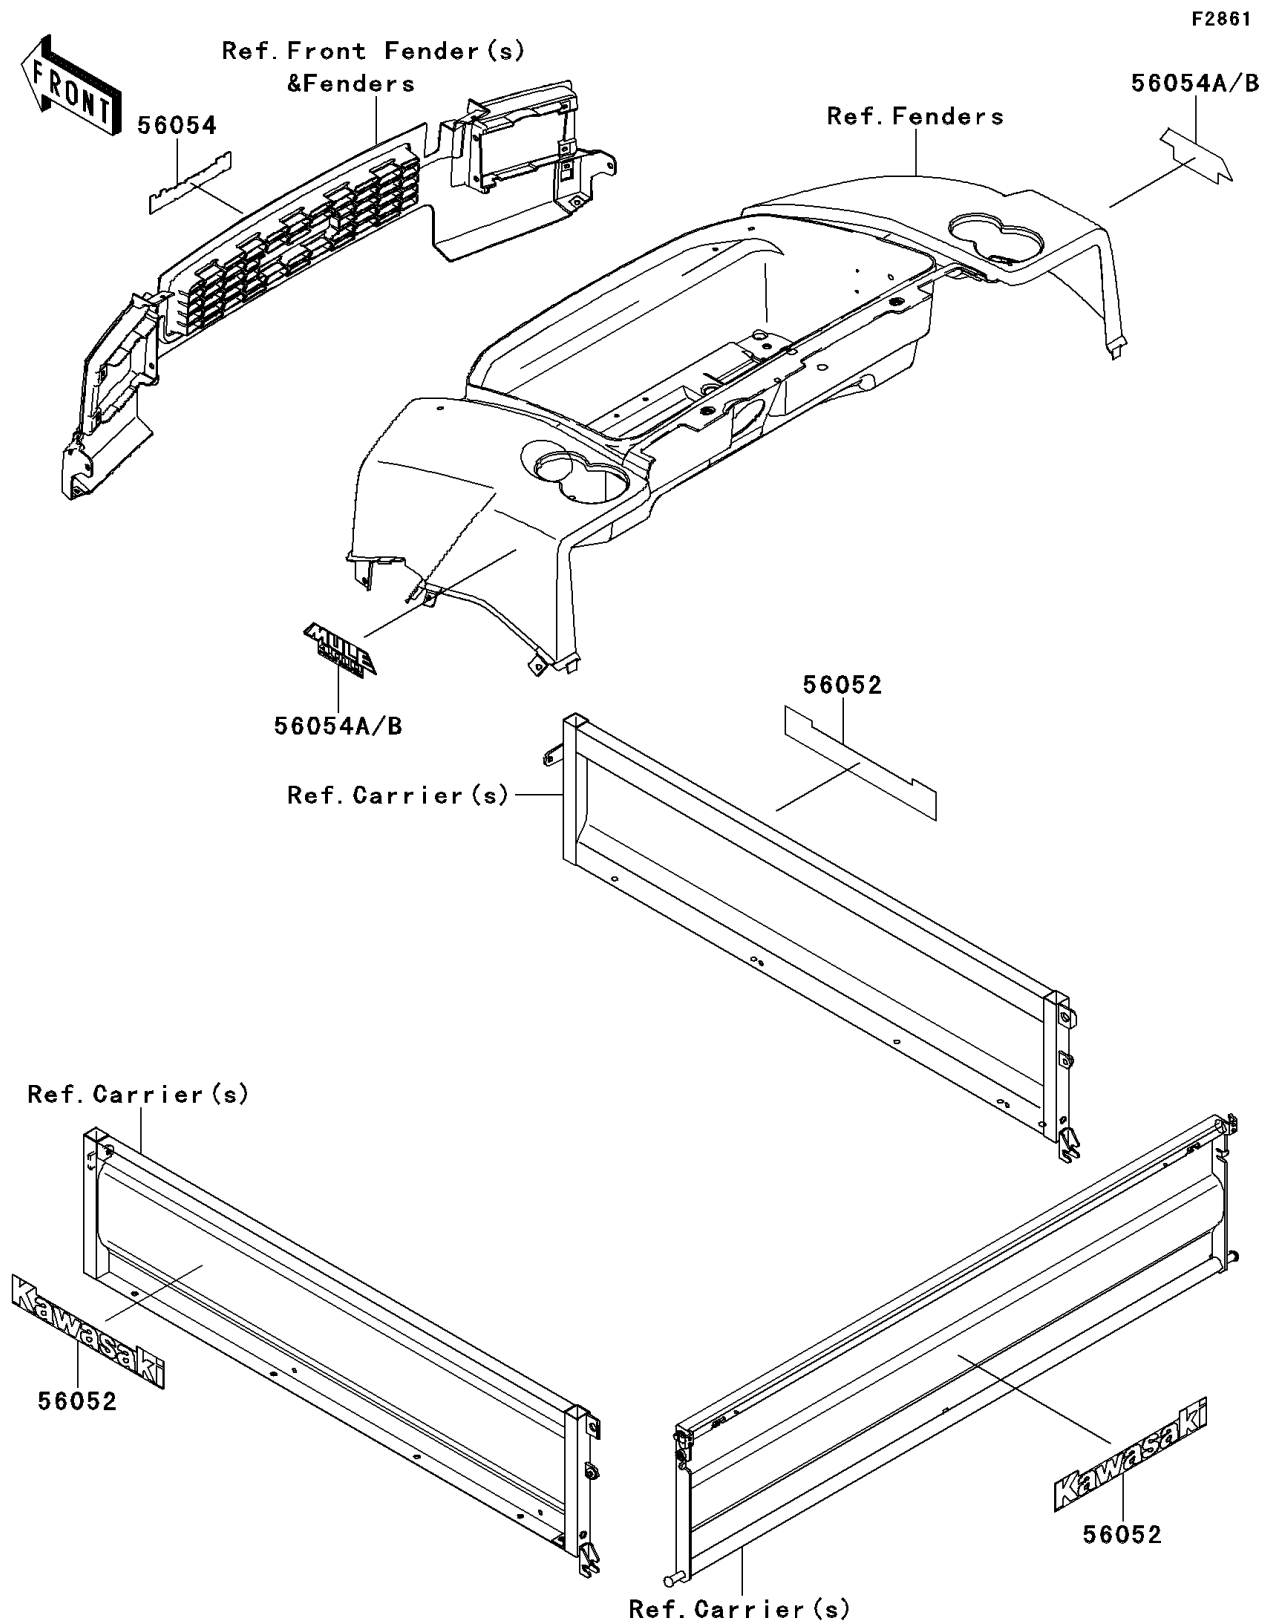

2012 MULE™ 4000

PARTS DIAGRAM

Decals

2012 MULE™ 4000

PARTS LIST

Decals

ITEM NAME

PART NUMBER

QUANTITY
