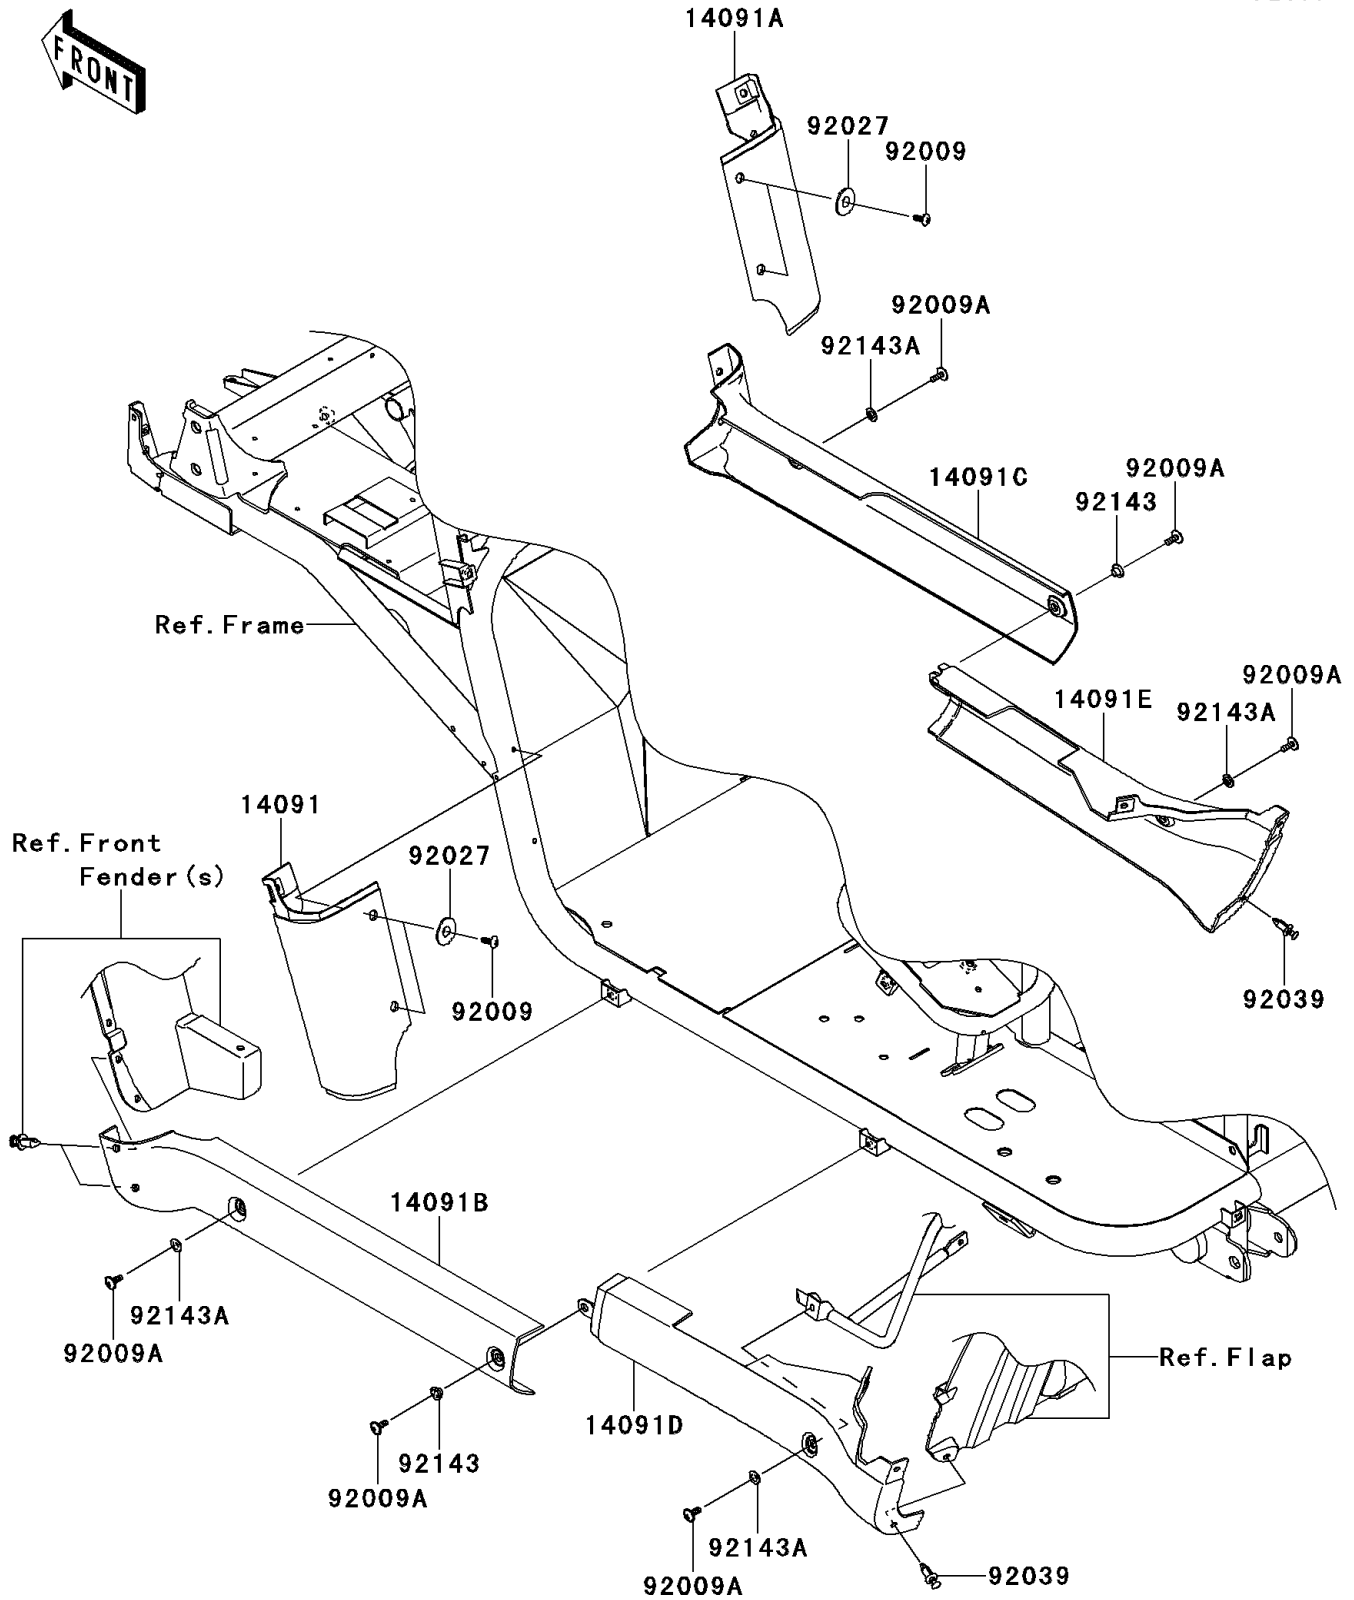

2012 MULE™ 4000

PARTS DIAGRAM

Side Covers/Chain Cover

F2610

2012 MULE™ 4000

PARTS LIST

Side Covers/Chain Cover

ITEM NAME

PART NUMBER

QUANTITY
