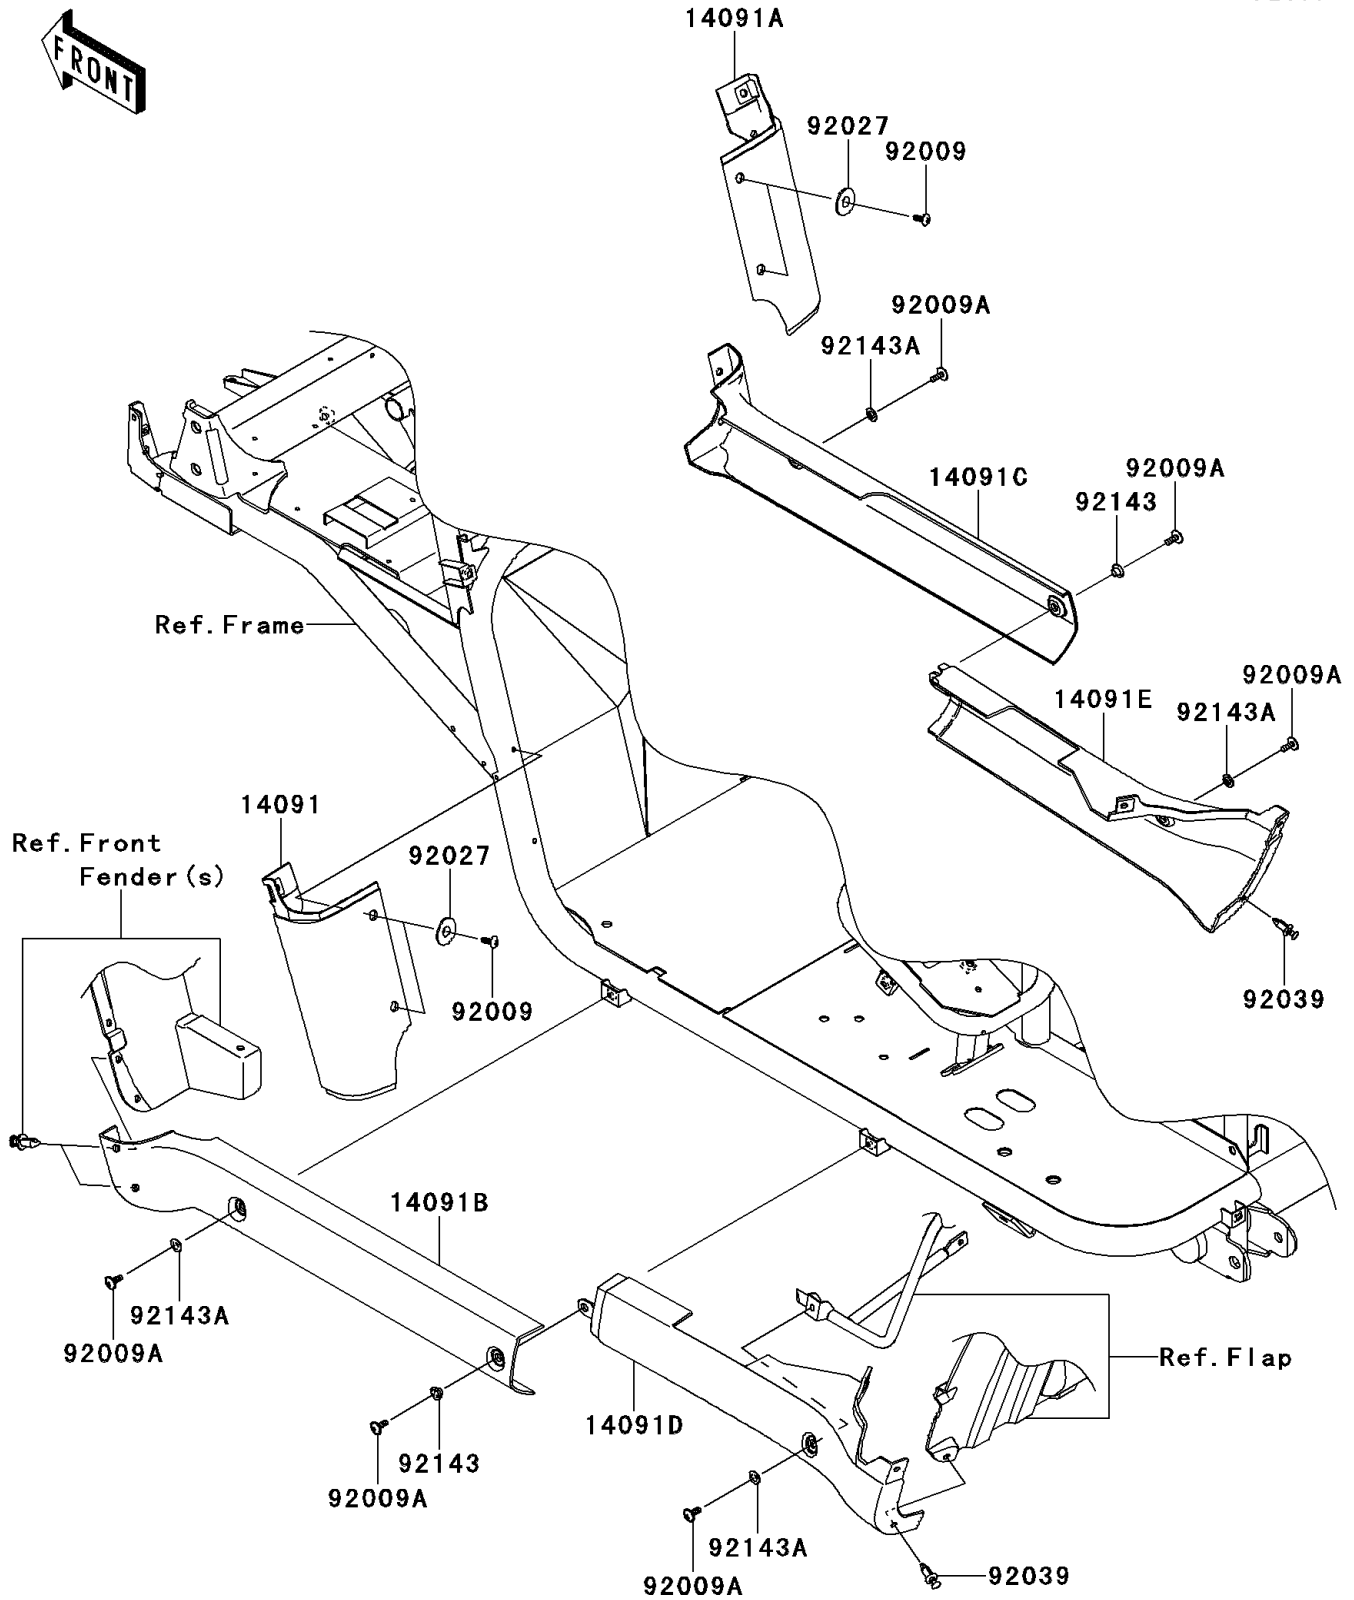

2011 MULE™ 4000

PARTS DIAGRAM

Side Covers/Chain Cover

F2610

2011 MULE™ 4000

PARTS LIST

Side Covers/Chain Cover

ITEM NAME	PART NUMBER	QUANTITY
COVER,FR FENDER,LWR,LH,F.BLACK (Ref # 14091)	14091-0821-6Z	1
COVER,FR FENDER,LWR,RH,F.BLACK (Ref # 14091A)	14091-0822-6Z	1
COVER,SIDE STEP,FR,LH,F.BLACK (Ref # 14091B)	14091-0823-6Z	1
COVER,SIDE STEP,FR,RH,F.BLACK (Ref # 14091C)	14091-0824-6Z	1
COVER,SIDE STEP,RR,LH,F.BLACK (Ref # 14091D)	14091-0900-6Z	1
COVER,SIDE STEP,RR,RH,F.BLACK (Ref # 14091E)	14091-0901-6Z	1
SCREW,TAPPING,6X16 (Ref # 92009)	92009-1166	4
SCREW,6X16 (Ref # 92009A)	92009-1621	6
COLLAR,L=4.7 (Ref # 92027)	92027-1964	4
RIVET (Ref # 92039)	92039-1229	2
COLLAR (Ref # 92143)	92143-1057	2
COLLAR (Ref # 92143A)	92143-1087	4