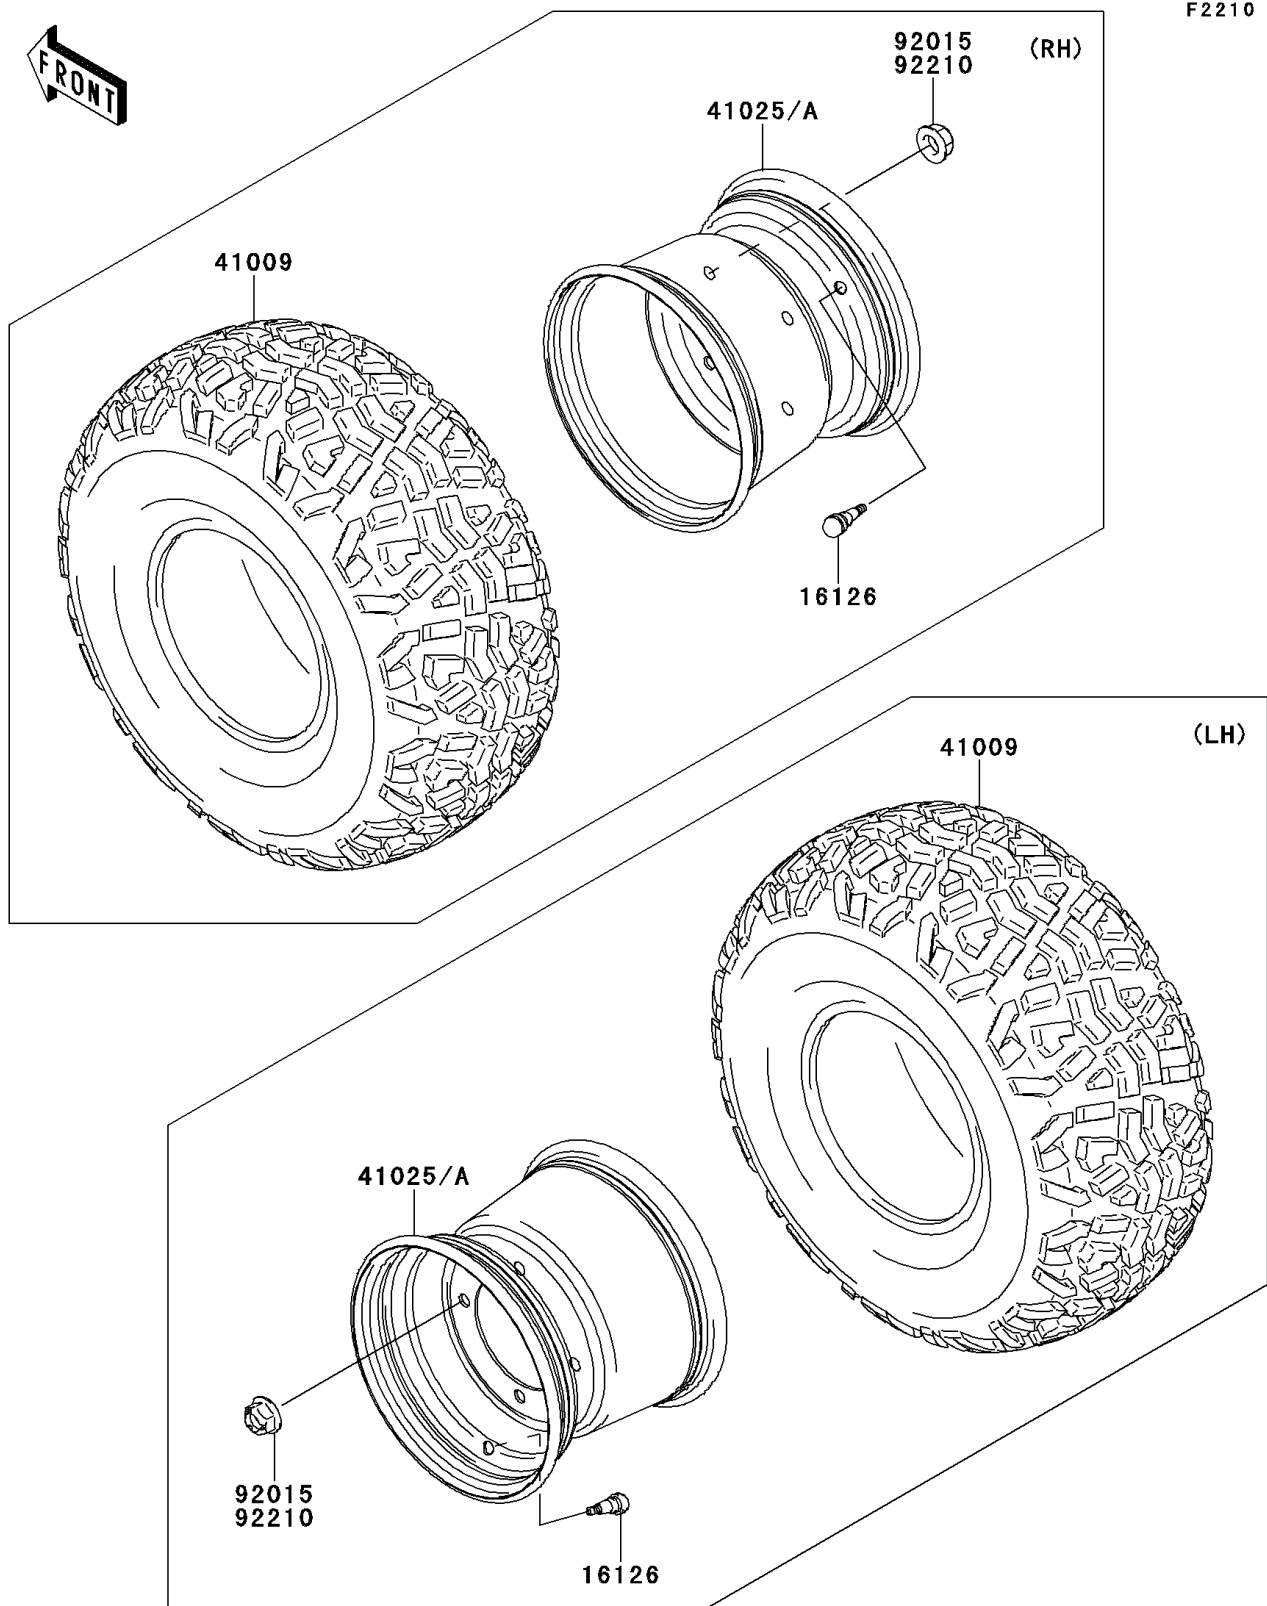

2011 MULE™ 4000

PARTS DIAGRAM

Wheels/Tires

2011 MULE™ 4000

PARTS LIST

Wheels/Tires

ITEM NAME

PART NUMBER

QUANTITY
