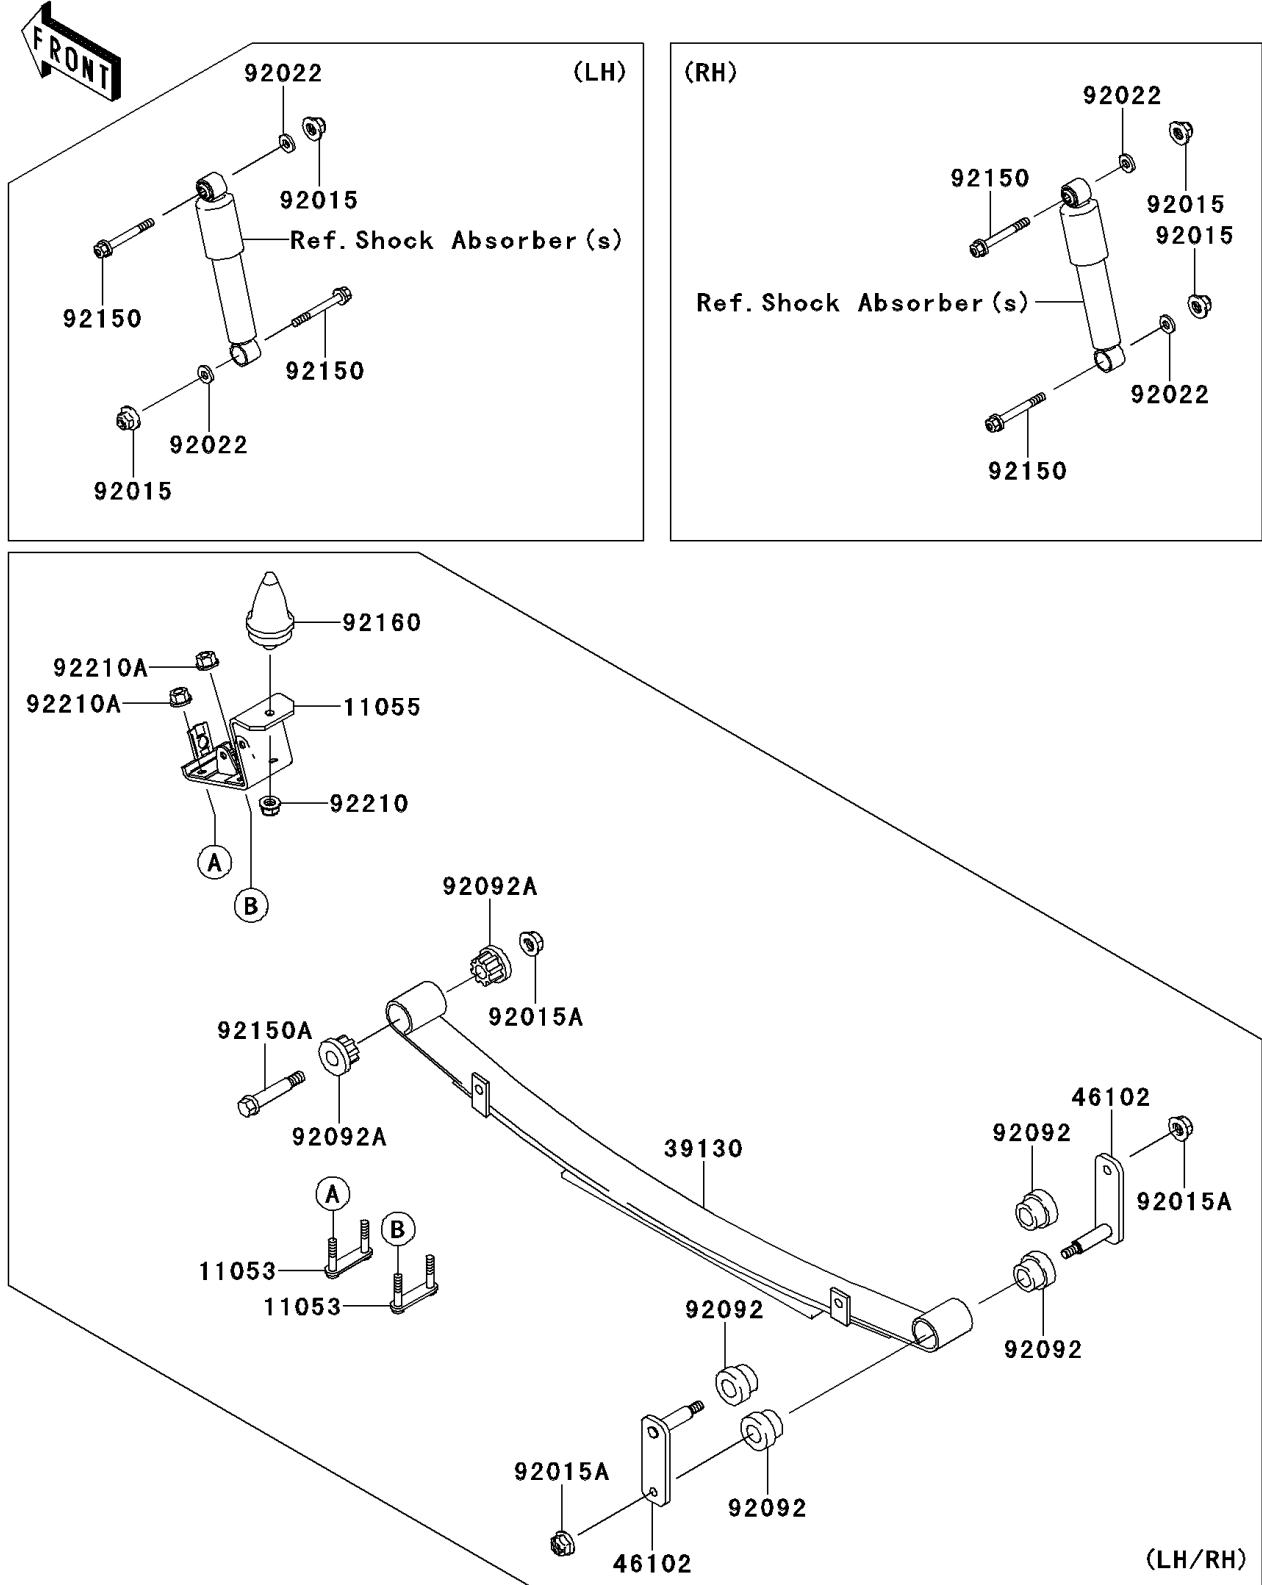

2012 MULE™ 4000

PARTS DIAGRAM

Rear Suspension

F2153