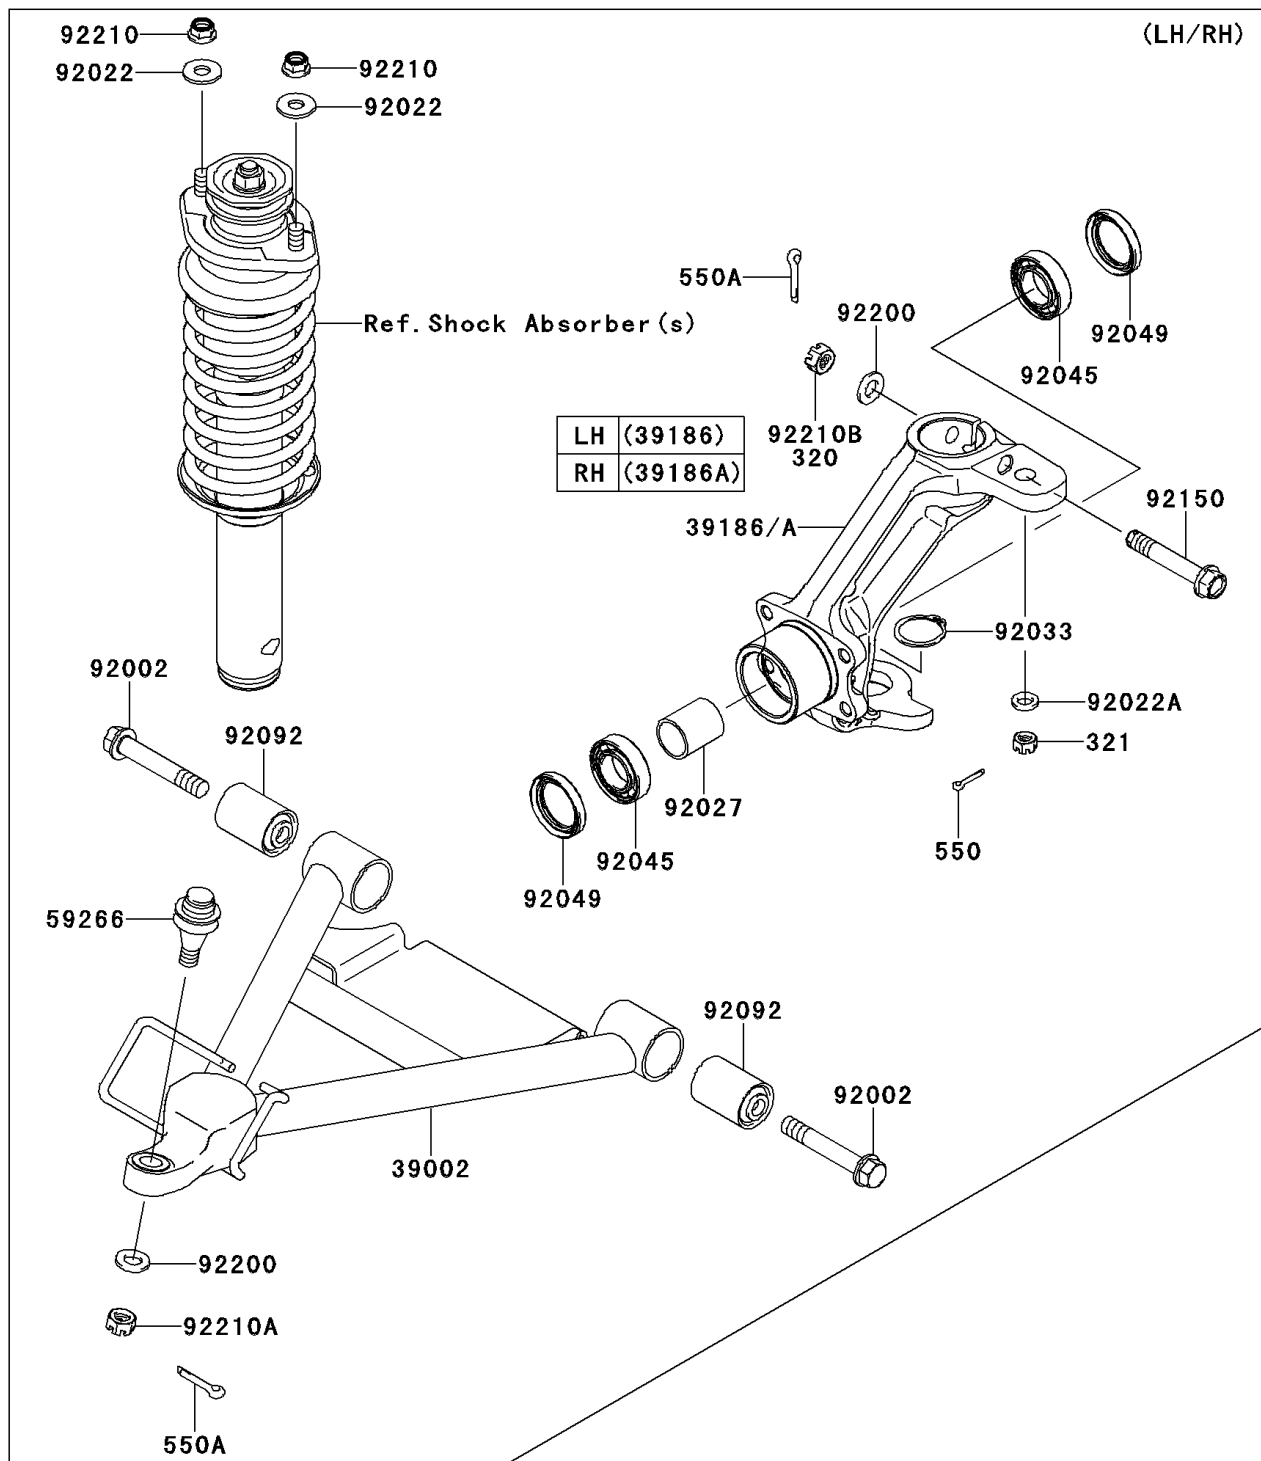

2013 MULE™ 4000

PARTS DIAGRAM

Front Suspension

F2152

2013 MULE™ 4000

PARTS LIST

Front Suspension

ITEM NAME

PART NUMBER

QUANTITY
