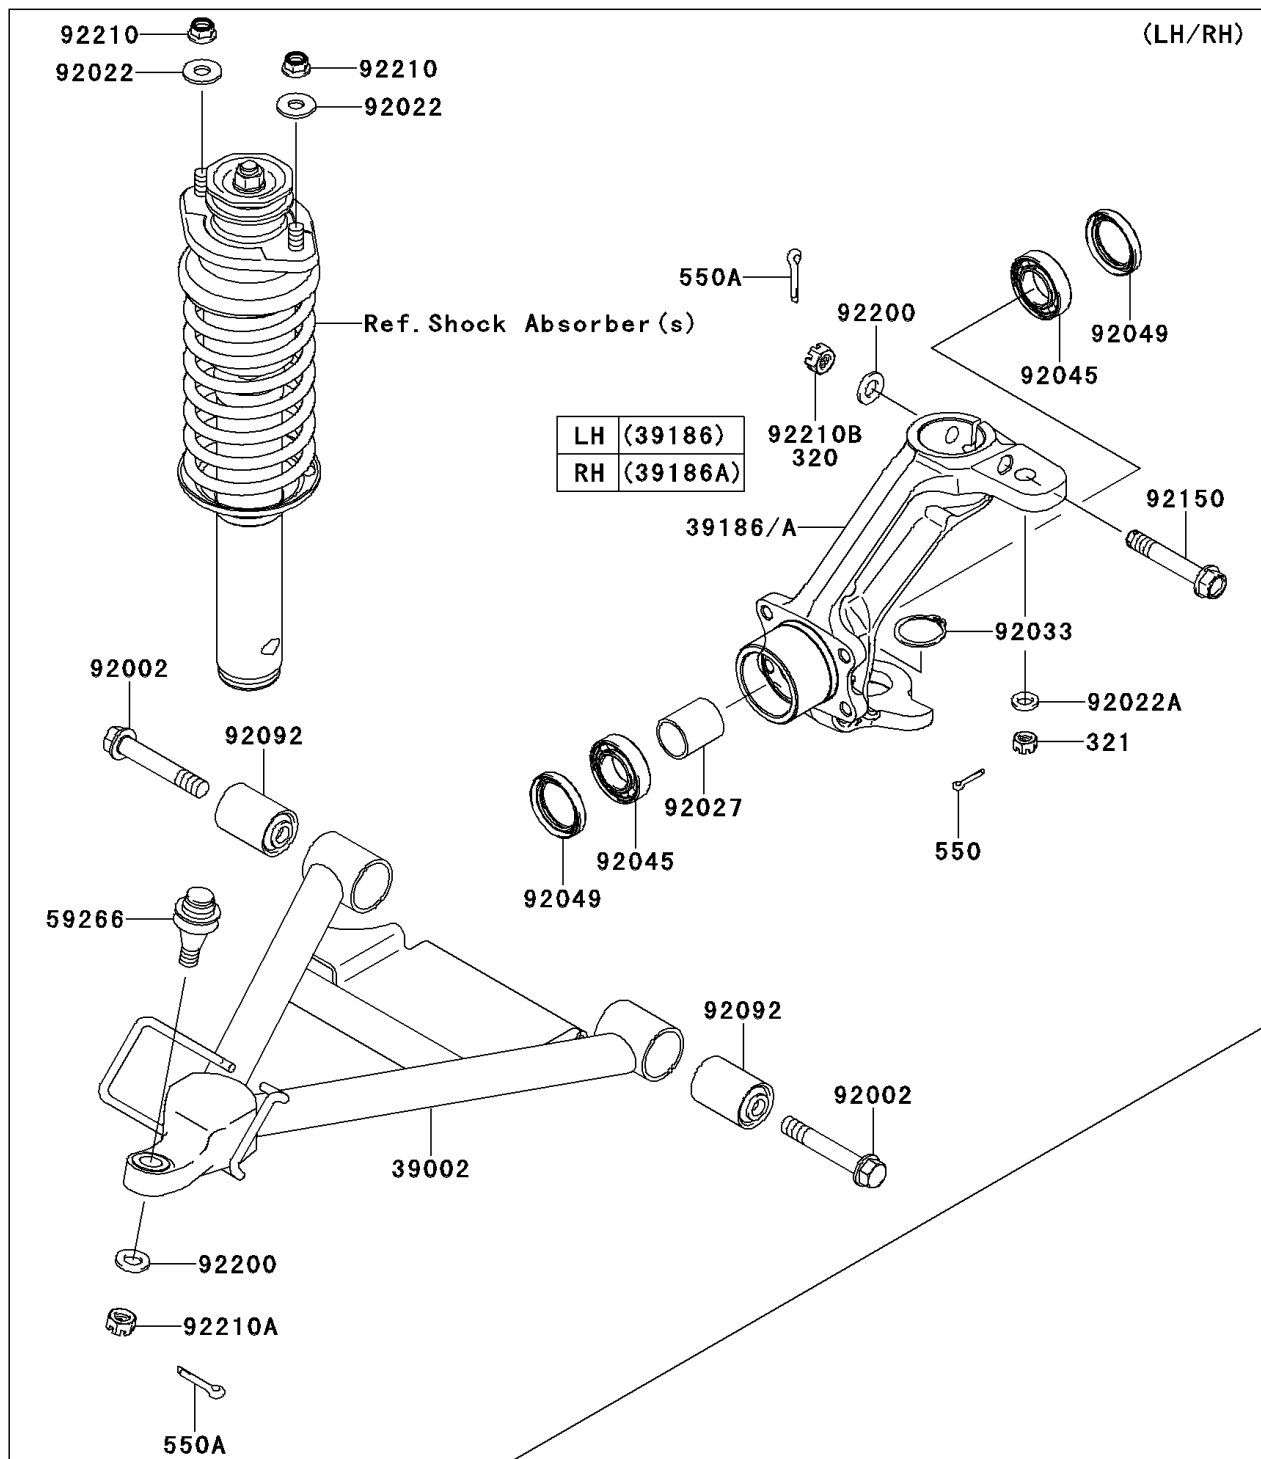

2011 MULE™ 4000

PARTS DIAGRAM

Front Suspension

F2152

2011 MULE™ 4000

PARTS LIST

Front Suspension

ITEM NAME

PART NUMBER

QUANTITY
