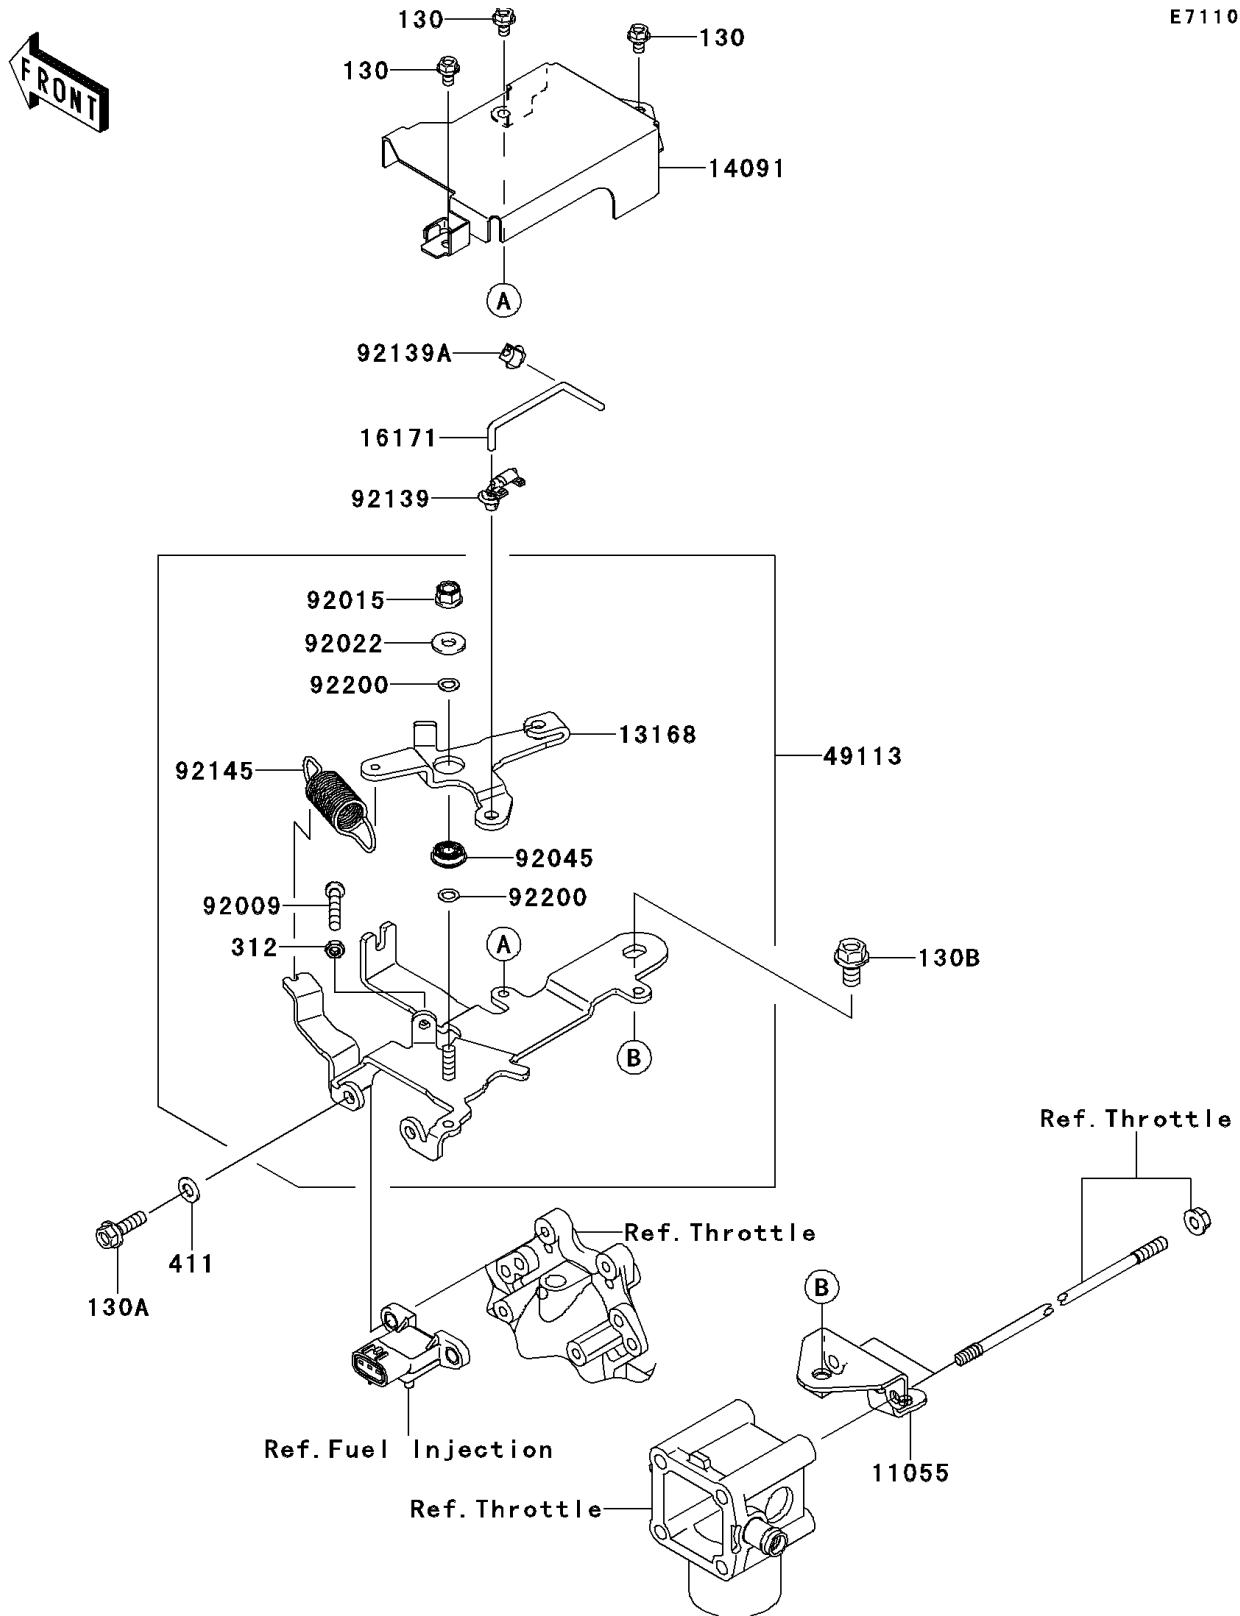

2013 MULE™ 4000

PARTS DIAGRAM

Control

E7110

2013 MULE™ 4000

PARTS LIST

Control

ITEM NAME	PART NUMBER	QUANTITY
BRACKET (Ref # 11055)	11055-2020	1
LEVER (Ref # 13168)	13168-2509	1
COVER,CONTROL PANEL (Ref # 14091)	14091-1757	1
LINK (Ref # 16171)	16171-2105	1
PANEL-COMP-CONTROL (Ref # 49113)	49113-2211	1
SCREW,5X30 (Ref # 92009)	92009-2381	1
NUT,LOCK,FLANGED,6MM (Ref # 92015)	92015-1339	1
WASHER (Ref # 92022)	92022-2247	1
BEARING-BALL (Ref # 92045)	92045-2223	1
BUSHING,CONT-PANEL (Ref # 92139)	92139-2060	1
BUSHING,THROTTLE-BODY (Ref # 92139A)	92139-2061	1
SPRING (Ref # 92145)	92145-2186	1
WASHER,6.2X10X0.5 (Ref # 92200)	92200-2083	2
BOLT-FLANGED,5X8 (Ref # 130)	130BA0508	3
BOLT-FLANGED,6X20 (Ref # 130A)	130BA0620	2
BOLT-FLANGED,8X14 (Ref # 130B)	130BA0814	1
NUT-HEX,5MM (Ref # 312)	312AA0500	1
WASHER-PLAIN,6.5X13X1 (Ref # 411)	411AB0600	2