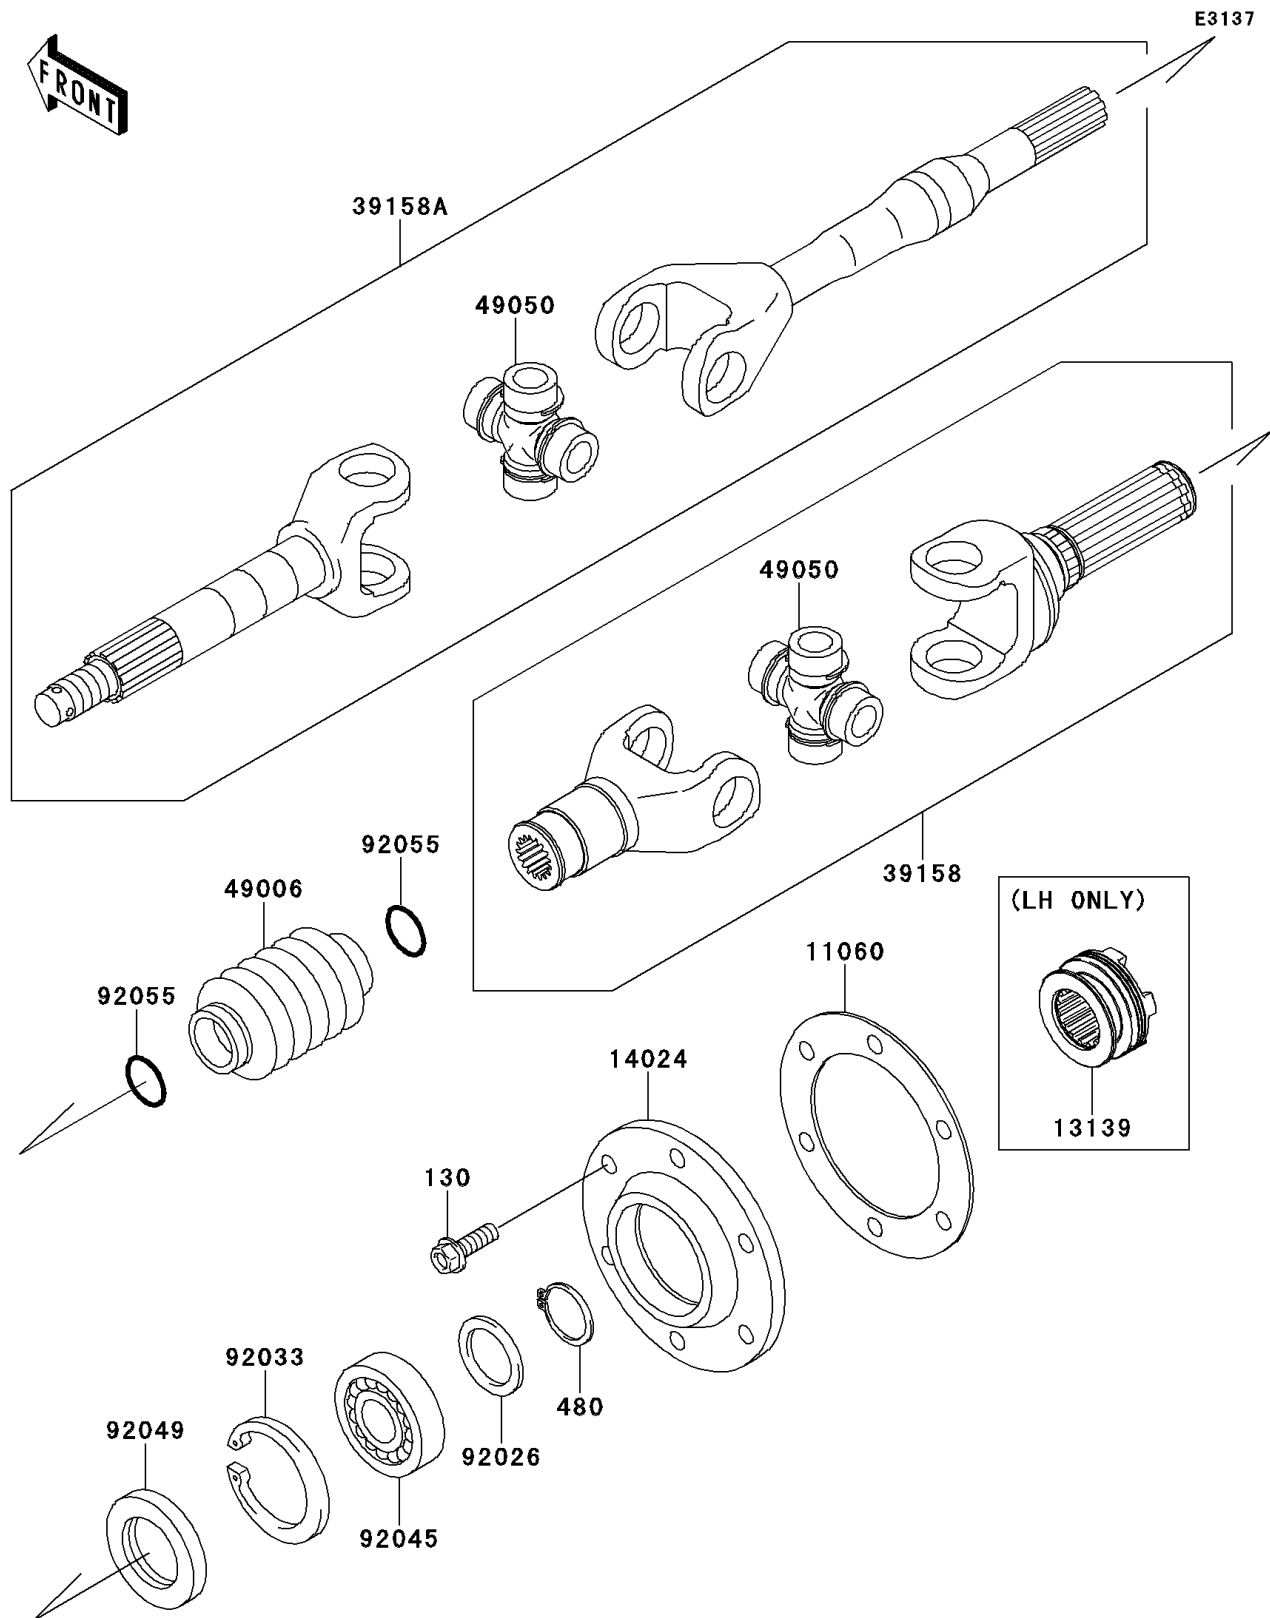

2013 MULE™ 4000

PARTS DIAGRAM

Drive Shaft-Rear

2013 MULE™ 4000

PARTS LIST

Drive Shaft-Rear

ITEM NAME	PART NUMBER	QUANTITY
GASKET,DRIVESHAFT COVER (Ref # 11060)	11060-1251	2
SHIFTER (Ref # 13139)	13139-0009	1
COVER,DRIVESHAFT (Ref # 14024)	14024-1560	2
SHAFT-ASSY-DRIVE,INSIDE (Ref # 39158)	39158-1119	2
SHAFT-ASSY-DRIVE (Ref # 39158A)	39158-1120	2
BOOT,DRIVE SHAFT (Ref # 49006)	49006-1257	2
SPIDER (Ref # 49050)	49050-0023	4
SPACER,28.1X38X2.6 (Ref # 92026)	92026-1489	2
RING-SNAP,55MM (Ref # 92033)	92033-1274	2
BEARING-BALL,L 6006 (Ref # 92045)	92045-0108	2
SEAL-OIL,TC35X55X8 (Ref # 92049)	92049-1298	2
RING-O,19.5X3.0 (Ref # 92055)	92055-1451	4
BOLT-FLANGED,8X25 (Ref # 130)	130BA0825	12
CIRCLIP-TYPE-C,28MM (Ref # 480)	480J2800	2