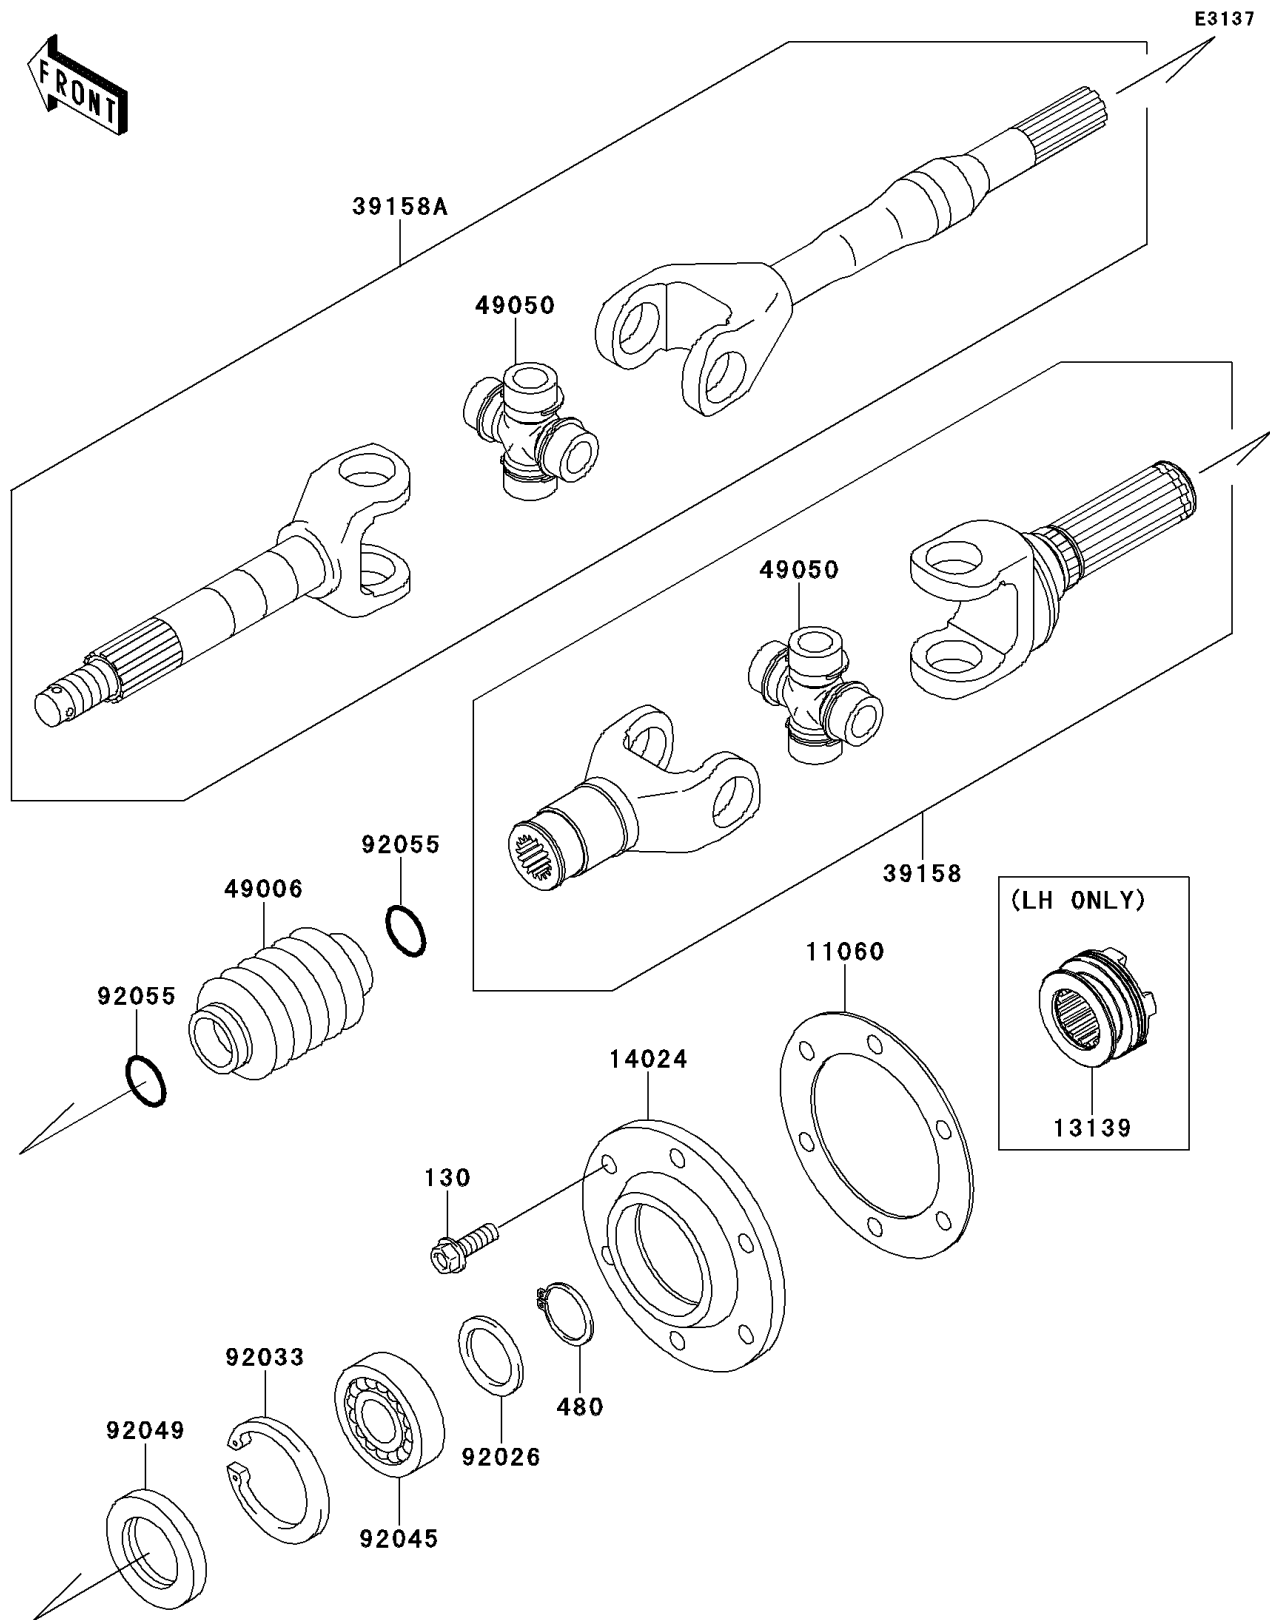

2011 MULE™ 4000

PARTS DIAGRAM

Drive Shaft-Rear

2011 MULE™ 4000

PARTS LIST

Drive Shaft-Rear

Kawasaki

Let the Good Times Roll®

ITEM NAME

PART NUMBER

QUANTITY
