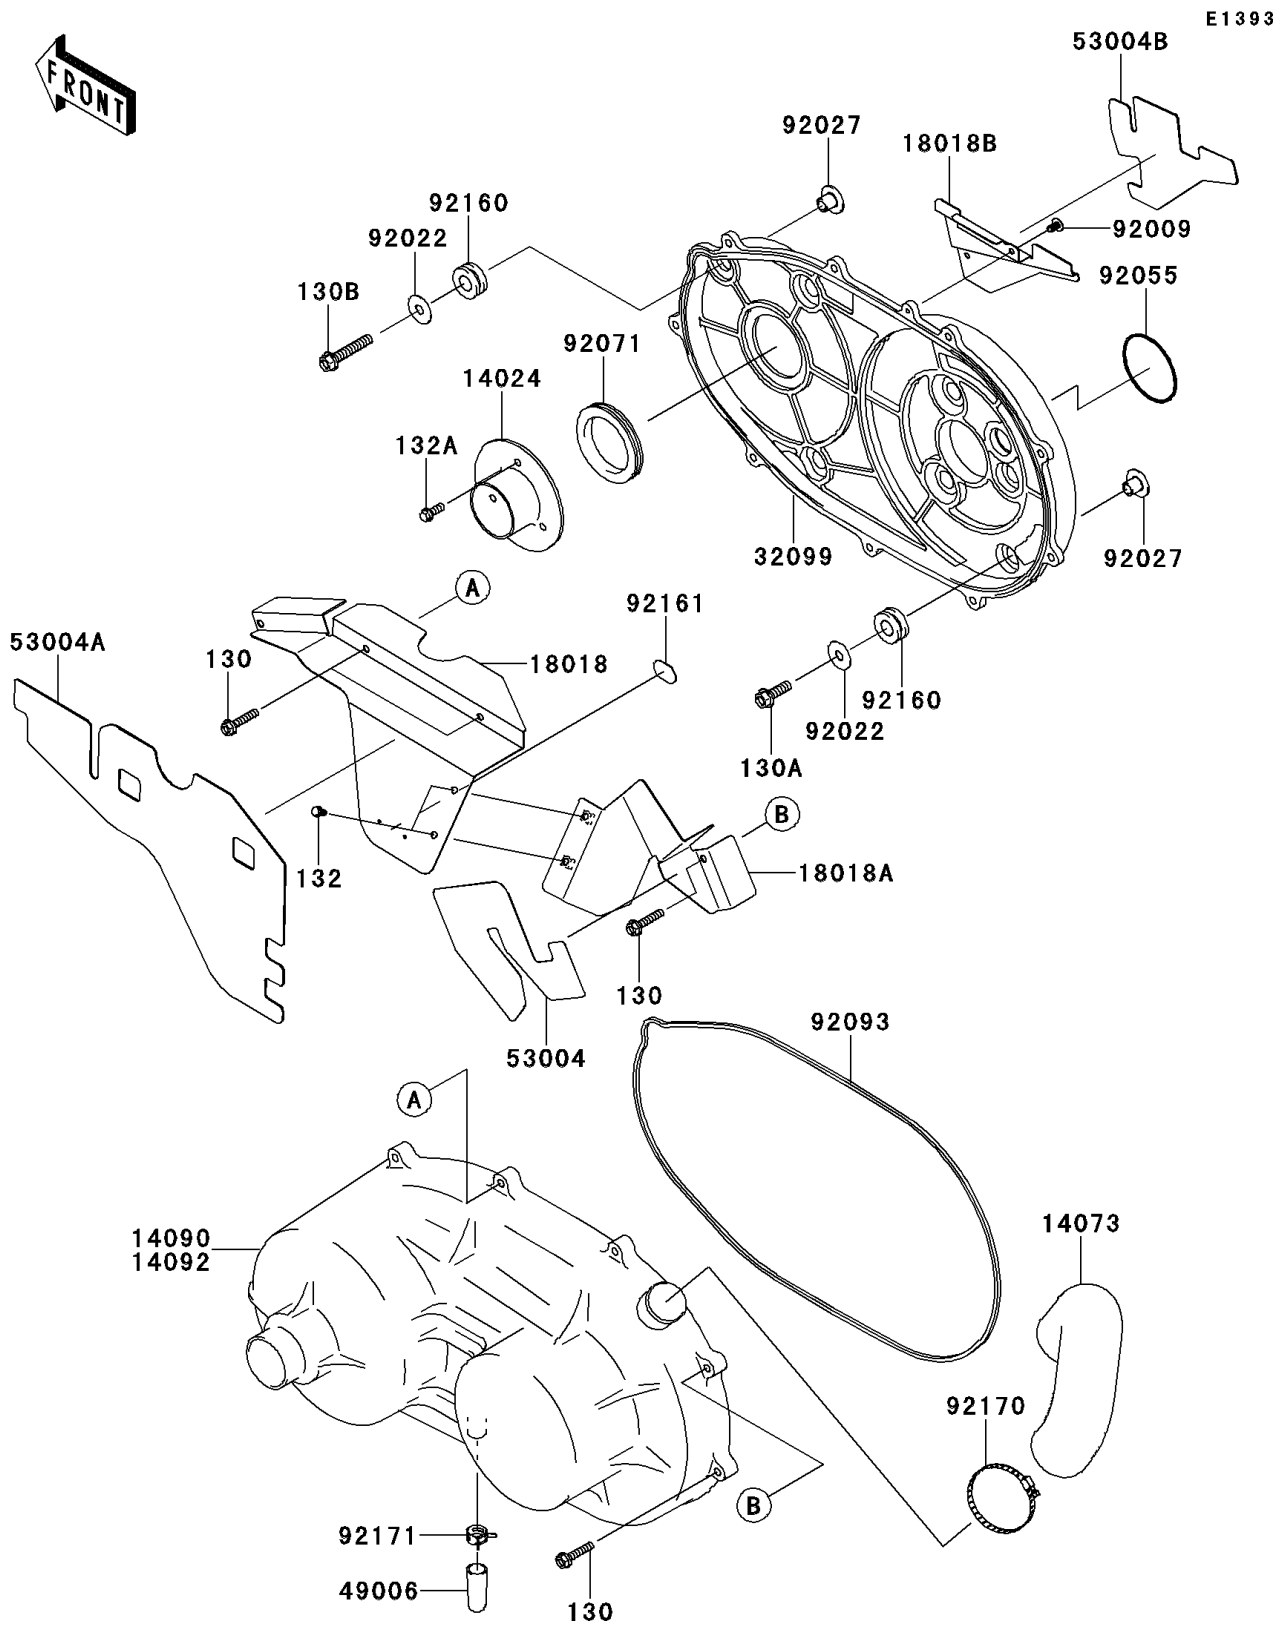

2012 MULE™ 4000

PARTS DIAGRAM

Converter Cover

2012 MULE™ 4000

PARTS LIST

Converter Cover

ITEM NAME

PART NUMBER

QUANTITY
