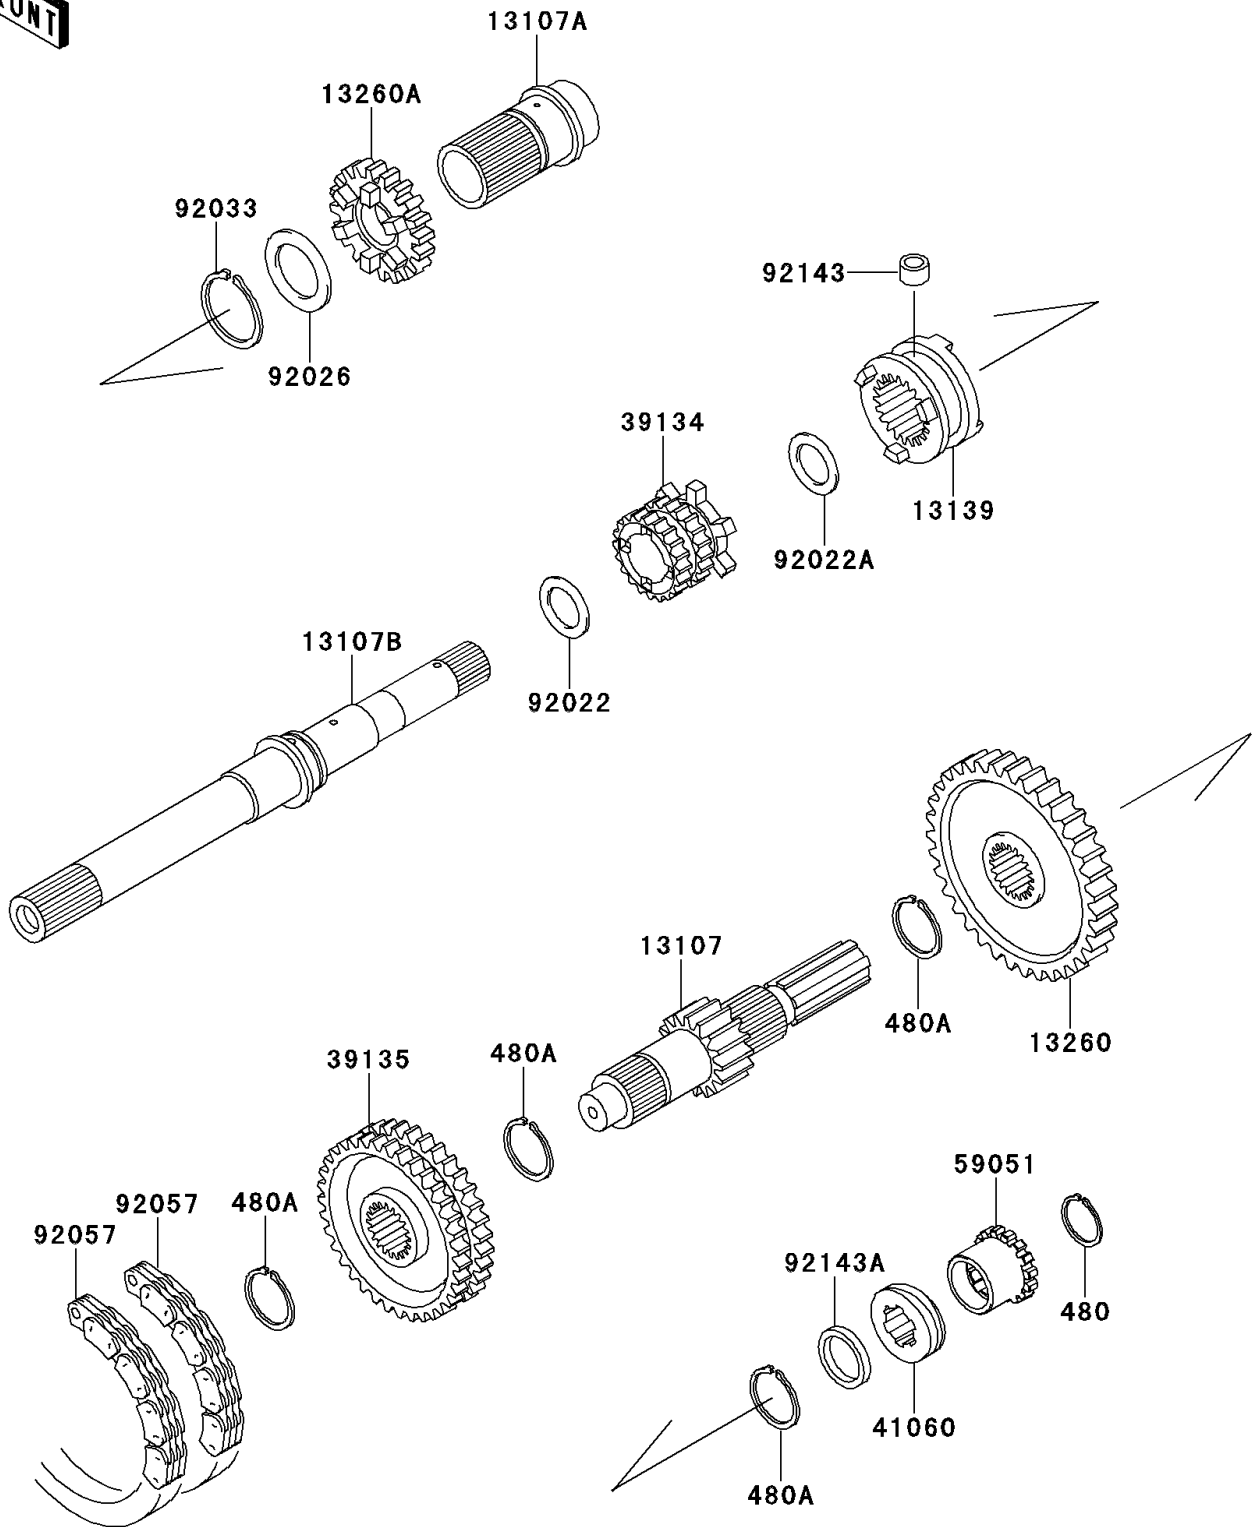

## PARTS DIAGRAM

### Transmission

E1361

## PARTS LIST

### Transmission

**Kawasaki**

Let the Good Times Roll®

**ITEM NAME**

**PART NUMBER**

**QUANTITY**

---