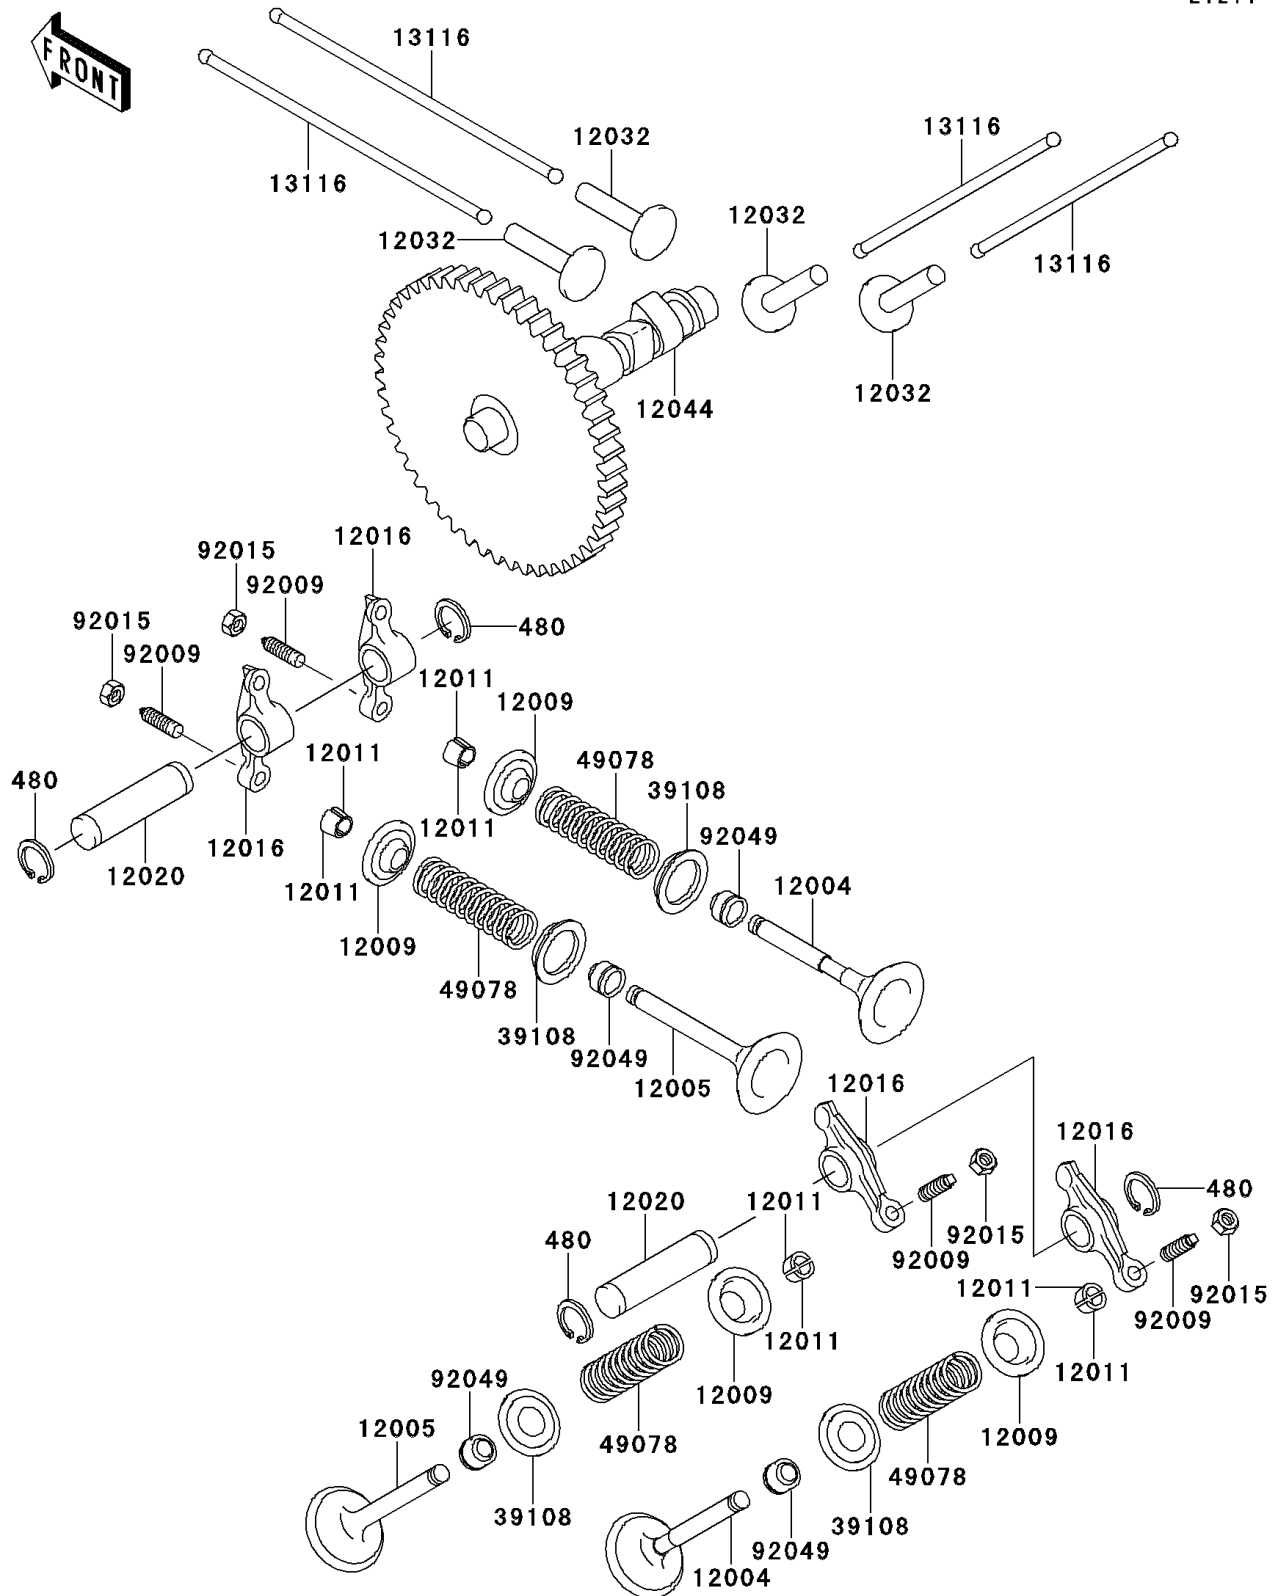

2009 Mule 4000

PARTS DIAGRAM

Valve(s)/Camshaft(s)

E1211

2009 Mule 4000

PARTS LIST

Valve(s)/Camshaft(s)

Kawasaki

Let the Good Times Roll®

ITEM NAME

PART NUMBER

QUANTITY
