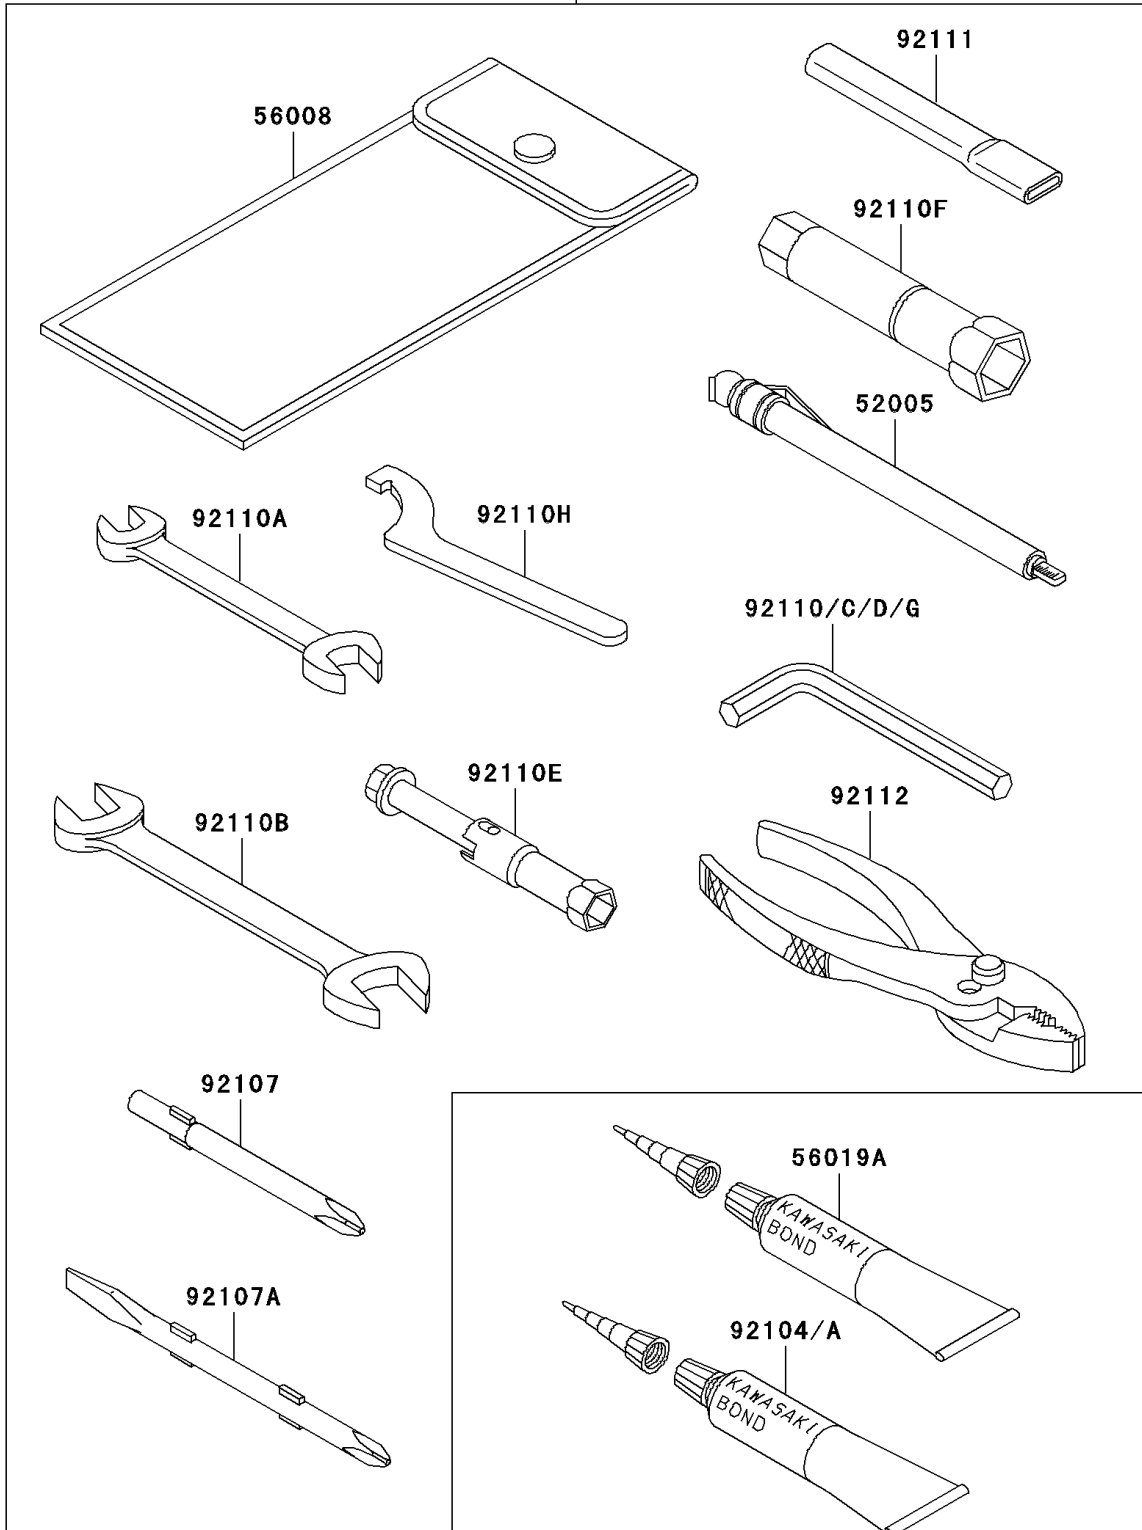

2002 ZRX1200R

PARTS DIAGRAM

Owner's Tools

56007

F2810

2002 ZRX1200R

PARTS LIST

Owner's Tools

ITEM NAME	PART NUMBER	QUANTITY
GAUGE,AIR,350KPA/50PSI (Ref # 52005)	52005-1142	1
TOOL-KIT (Ref # 56007)	56007-1482	1
BAG,TOOL (Ref # 56008)	56008-006	1
THREE BOND TB1211,HT/RS,WHITE (Ref # 56019A)	56019-120	1
GASKET-LIQUID,TUBE,100G,BLACK (Ref # 92104)	92104-1003	1
GASKET-LIQUID,SILVER TB1216 (Ref # 92104A)	92104-1063	AR
TOOL-DRIVER,#3PHILLIPS (Ref # 92107)	92107-1002	1
TOOL-DRIVER,#2PHILLIPS&SLOT (Ref # 92107A)	92107-1052	1
TOOL-WRENCH,ALLEN,5MM (Ref # 92110)	92110-1015	1
TOOL-WRENCH,OPEN END,10X12 (Ref # 92110A)	92110-1038	1
TOOL-WRENCH,OPEN END,14X17 (Ref # 92110B)	92110-1045	1
TOOL-WRENCH,ALLEN,12MM (Ref # 92110C)	92110-1104	1
TOOL-WRENCH,ALLEN,8MM (Ref # 92110D)	92110-1108	1
TOOL-WRENCH,BOX,16MM (Ref # 92110E)	92110-1132	1
TOOL-WRENCH,BOX,18MM (Ref # 92110F)	92110-1135	1
TOOL-WRENCH,ALLEN,3MM (Ref # 92110G)	92110-1140	1
TOOL-WRENCH,HOOK (Ref # 92110H)	92110-1144	1
TOOL-BAR,BOX END WRENCH (Ref # 92111)	92111-1052	1
TOOL-PLIERS (Ref # 92112)	92112-003	1