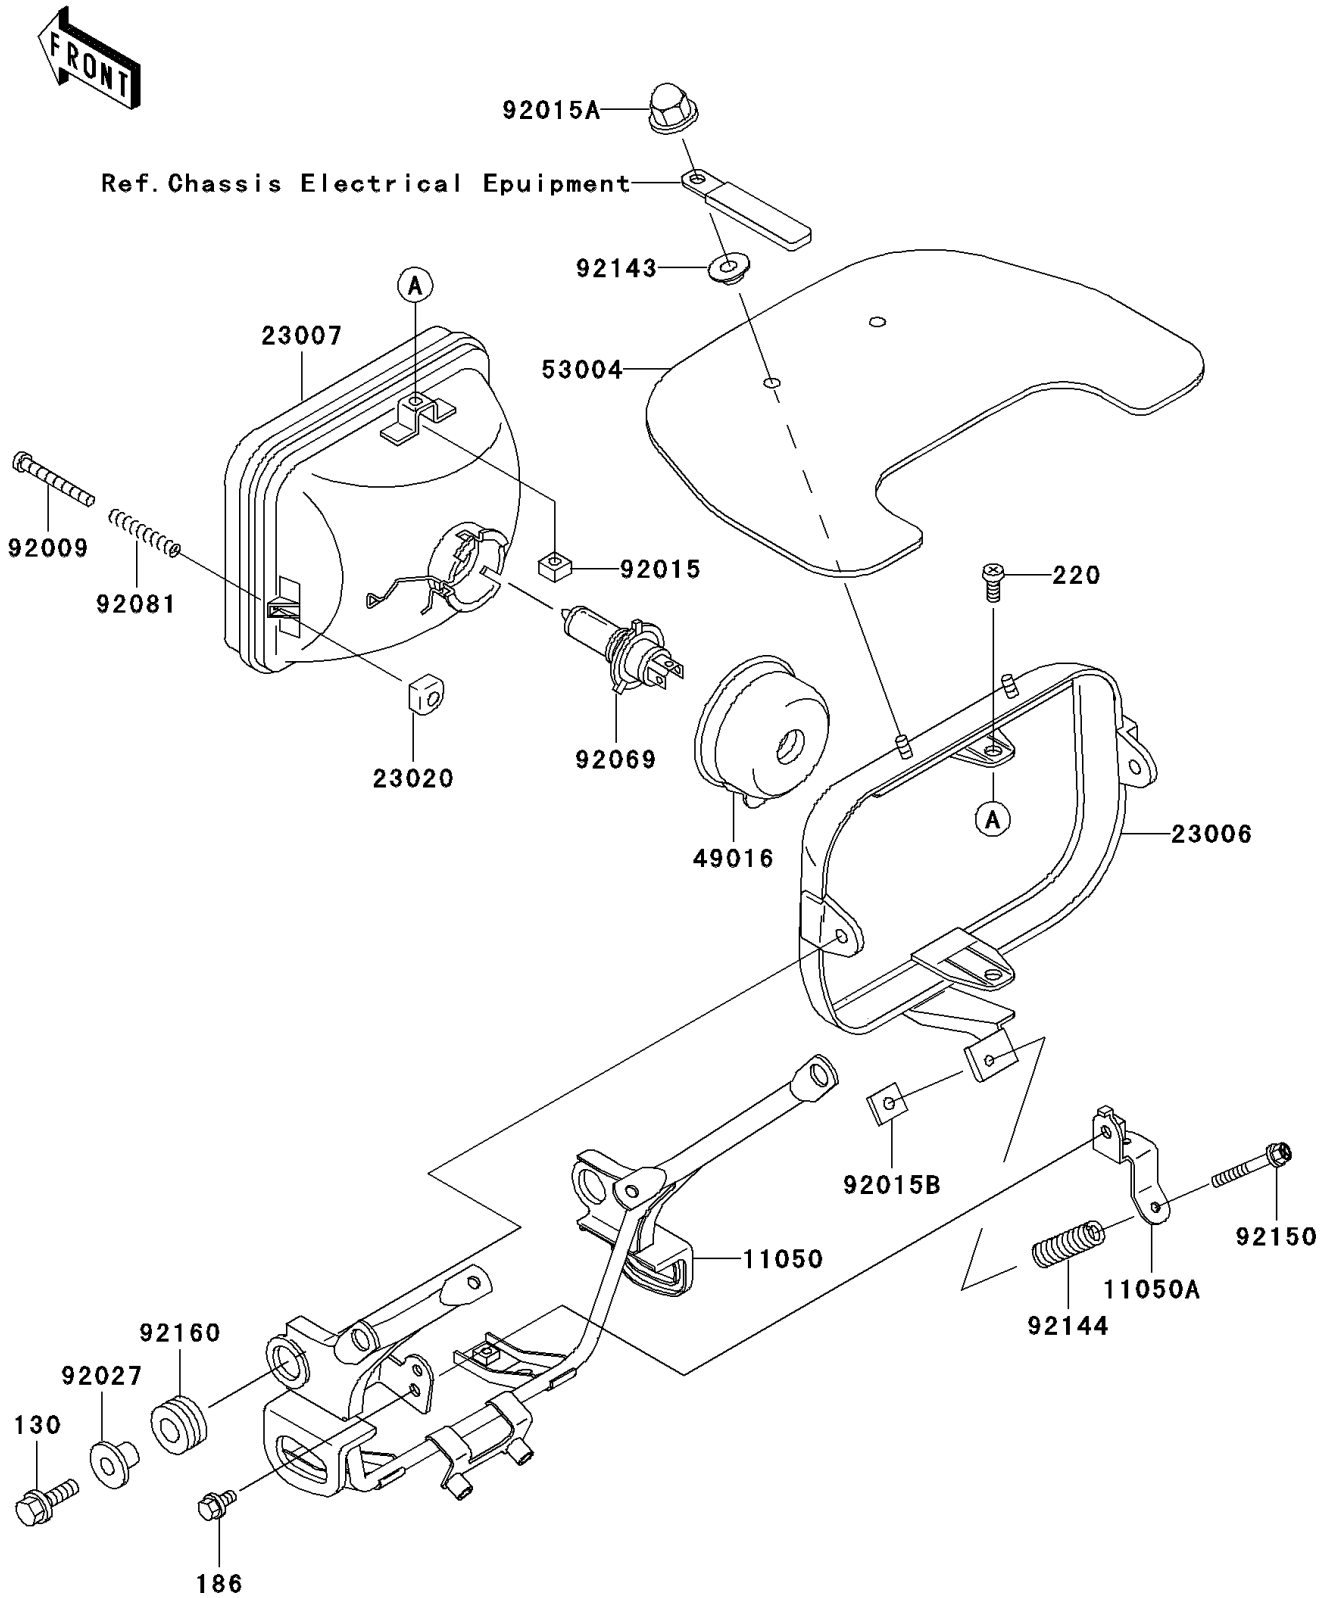

2002 ZRX1200R

PARTS DIAGRAM

Headlight(s)

F2710

2002 ZRX1200R

PARTS LIST

Headlight(s)

ITEM NAME	PART NUMBER	QUANTITY
BOLT-FLANGED,8X25,BLACK (Ref # 130)	130J0825	2
BOLT-UPSET-WP (Ref # 186)	186J0612	1
SCREW-PAN-CROS,5X12 (Ref # 220)	220D0512	2
BRACKET,HEAD LAMP (Ref # 11050)	11050-1087	1
BRACKET,HEAD LAMP BODY (Ref # 11050A)	11050-1119	1
RIM-LAMP (Ref # 23006)	23006-1068	1
LENS-COMP,HEAD LAMP (Ref # 23007)	23007-1321	1
NUT,4MM,FOCUS ADJUST (Ref # 23020)	23020-018	1
COVER-SEAL,HEAD LAMP (Ref # 49016)	49016-1046	1
MAT,HEAD LAMP (Ref # 53004)	53004-1117	1
SCREW,4MM,FOCUS ADJUST (Ref # 92009)	92009-1047	1
NUT,5MM (Ref # 92015)	92015-1157	2
NUT,CAP,6MM,BLACK (Ref # 92015A)	92015-1170	2
NUT,5MM,FOCUS ADJUST (Ref # 92015B)	92015-1799	1
COLLAR,L=14 (Ref # 92027)	92027-1134	2
BULB,12V 60/55W,H4 (Ref # 92069)	92069-1002	1
SPRING,HEAD LAMP LENS (Ref # 92081)	92081-1103	1
COLLAR (Ref # 92143)	92143-1087	2
SPRING (Ref # 92144)	92144-1417	1
BOLT,ADJUST,5X45 (Ref # 92150)	92150-1590	1
DAMPER (Ref # 92160)	92160-1007	2