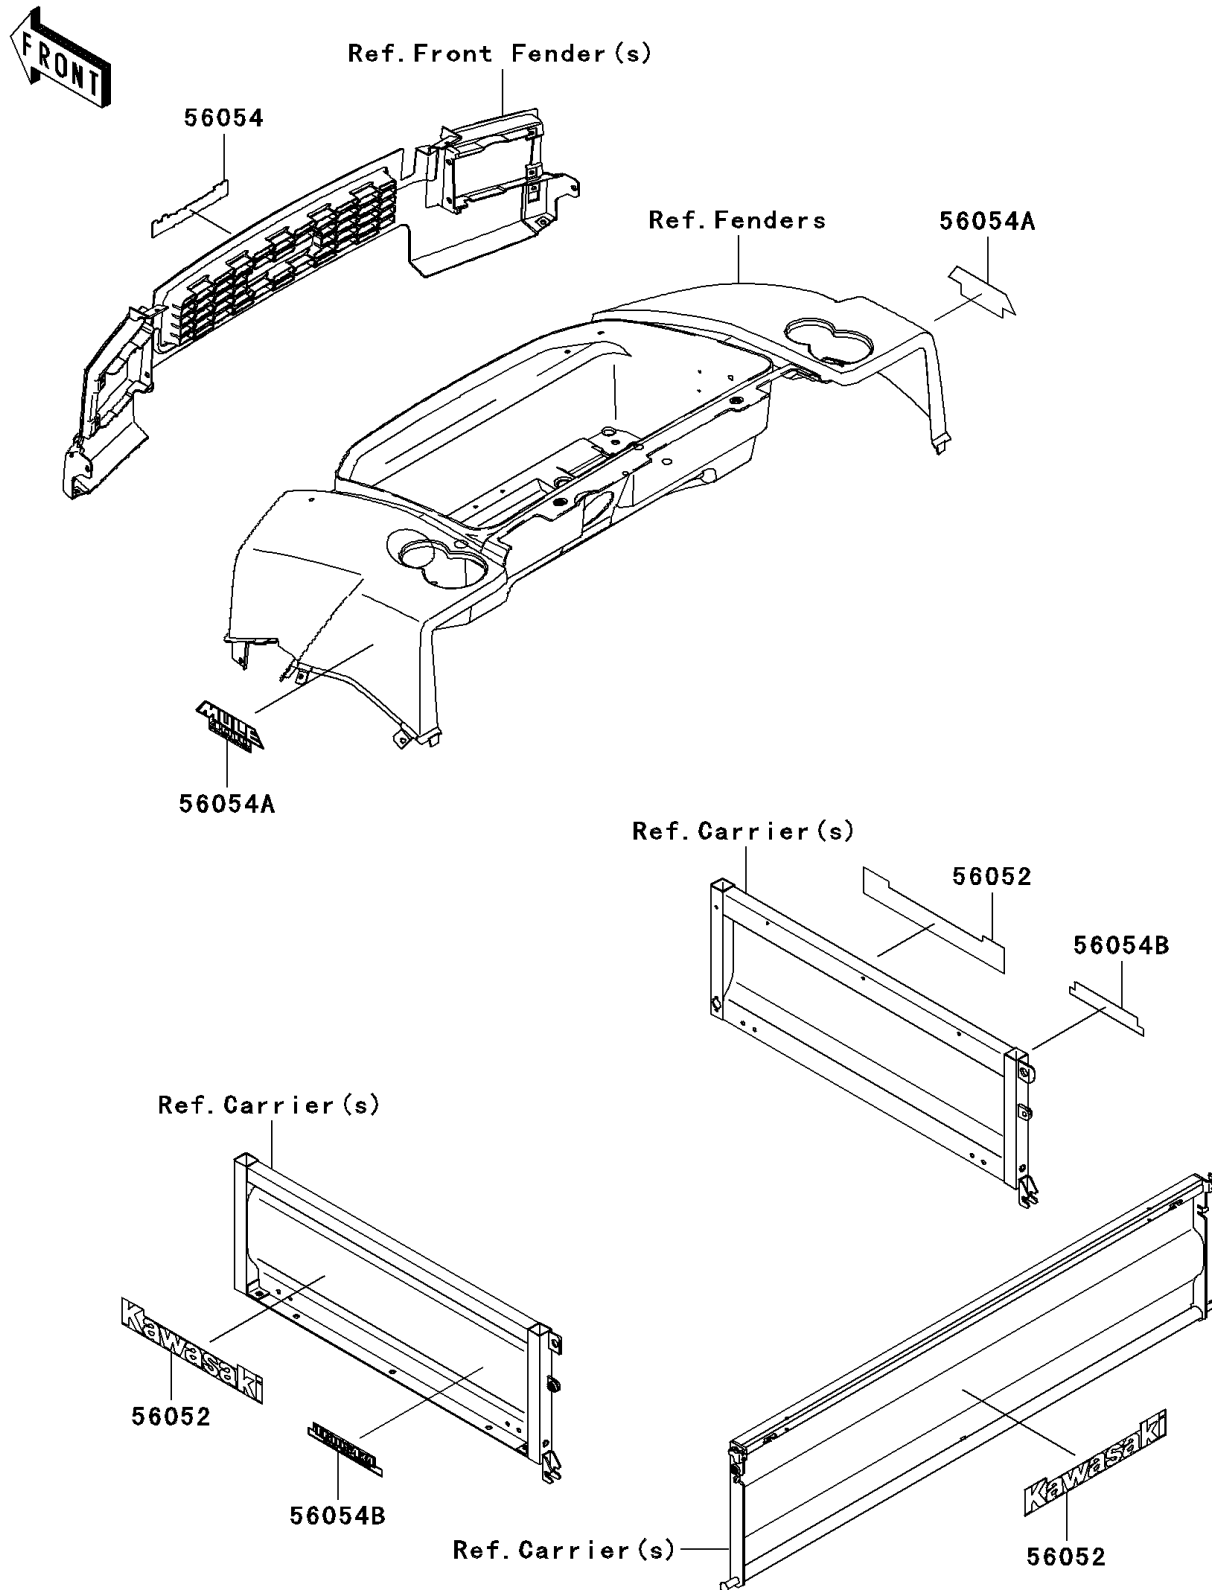

2011 Mule 4010 Trans4x4

PARTS DIAGRAM

Decals(R9F)(RAF)(RBF)

F2861

2011 Mule 4010 Trans4x4

PARTS LIST

Decals(R9F)(RAF)(RBF)

ITEM NAME

PART NUMBER

QUANTITY
