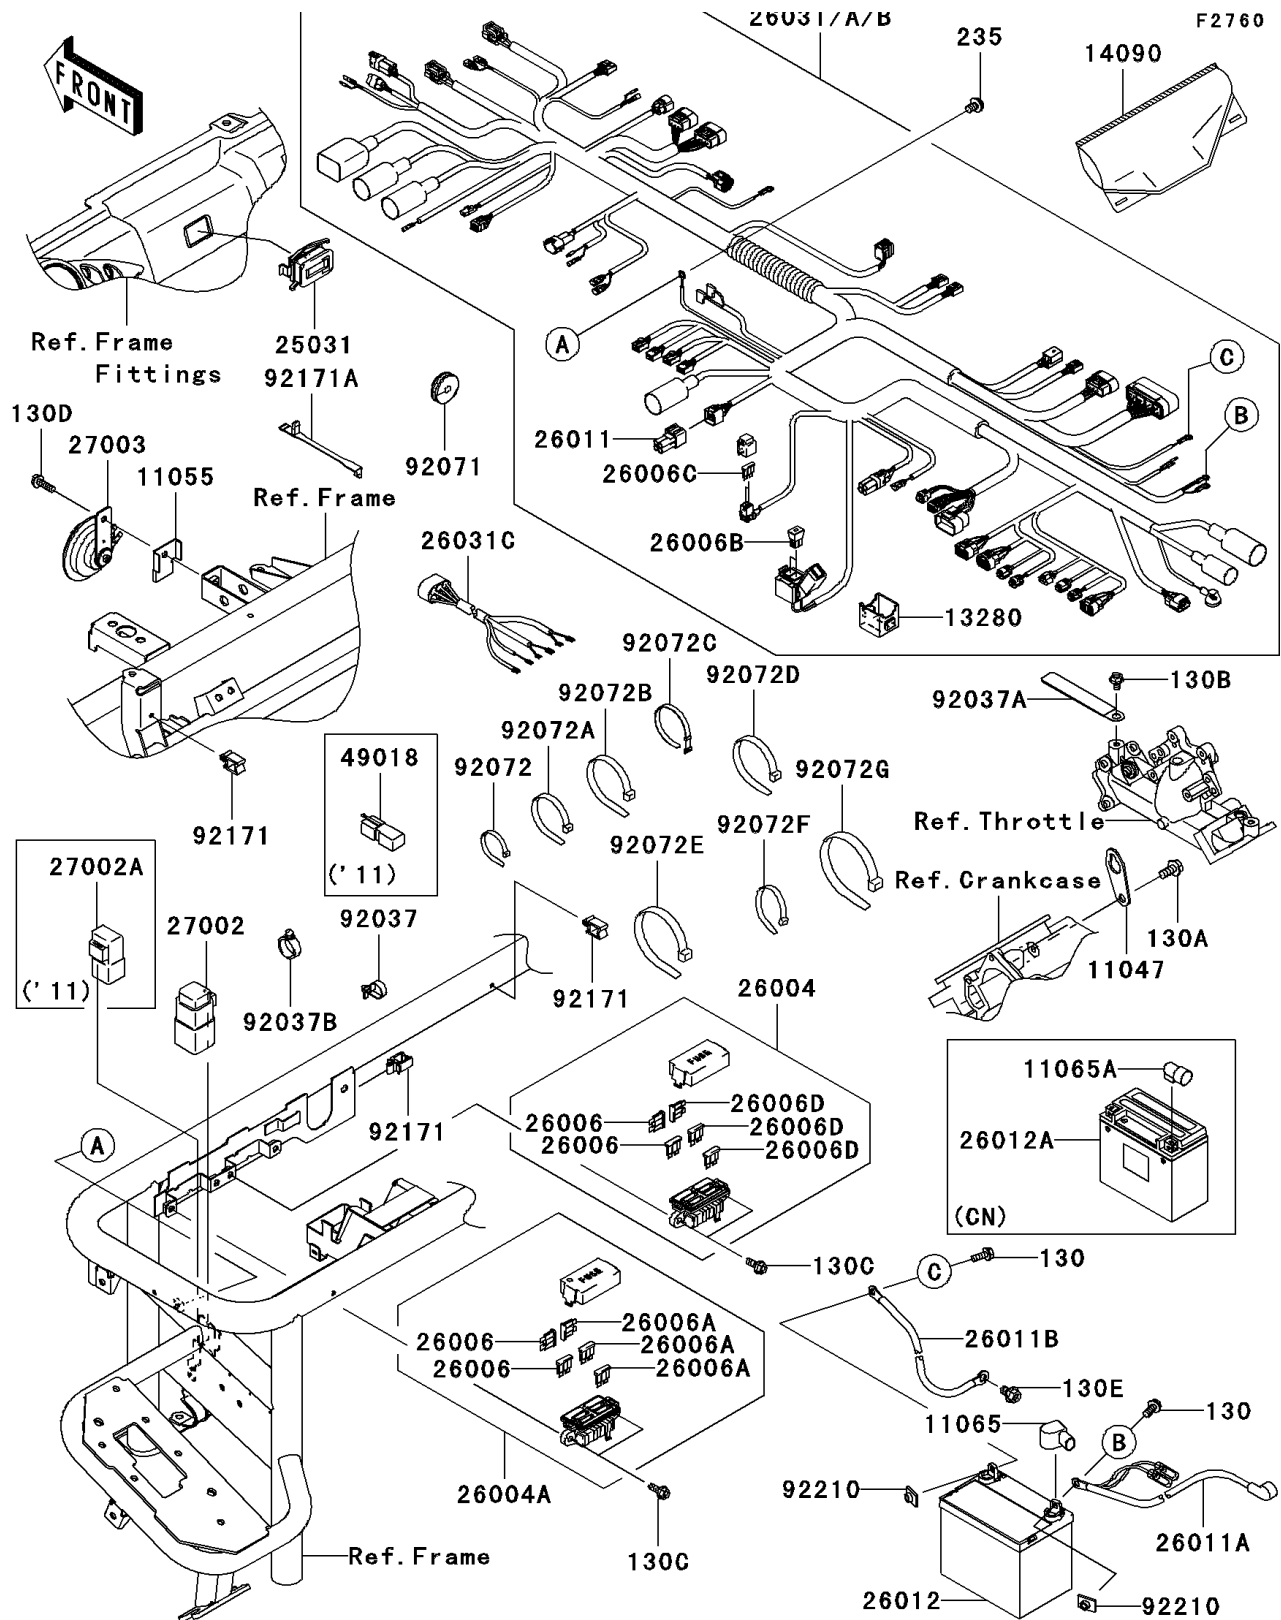

2011 MULE™ 4010 TRANS4x4®

PARTS DIAGRAM

Chassis Electrical Equipment

2011 MULE™ 4010 TRANS4x4®

PARTS LIST

Chassis Electrical Equipment

ITEM NAME

PART NUMBER

QUANTITY
