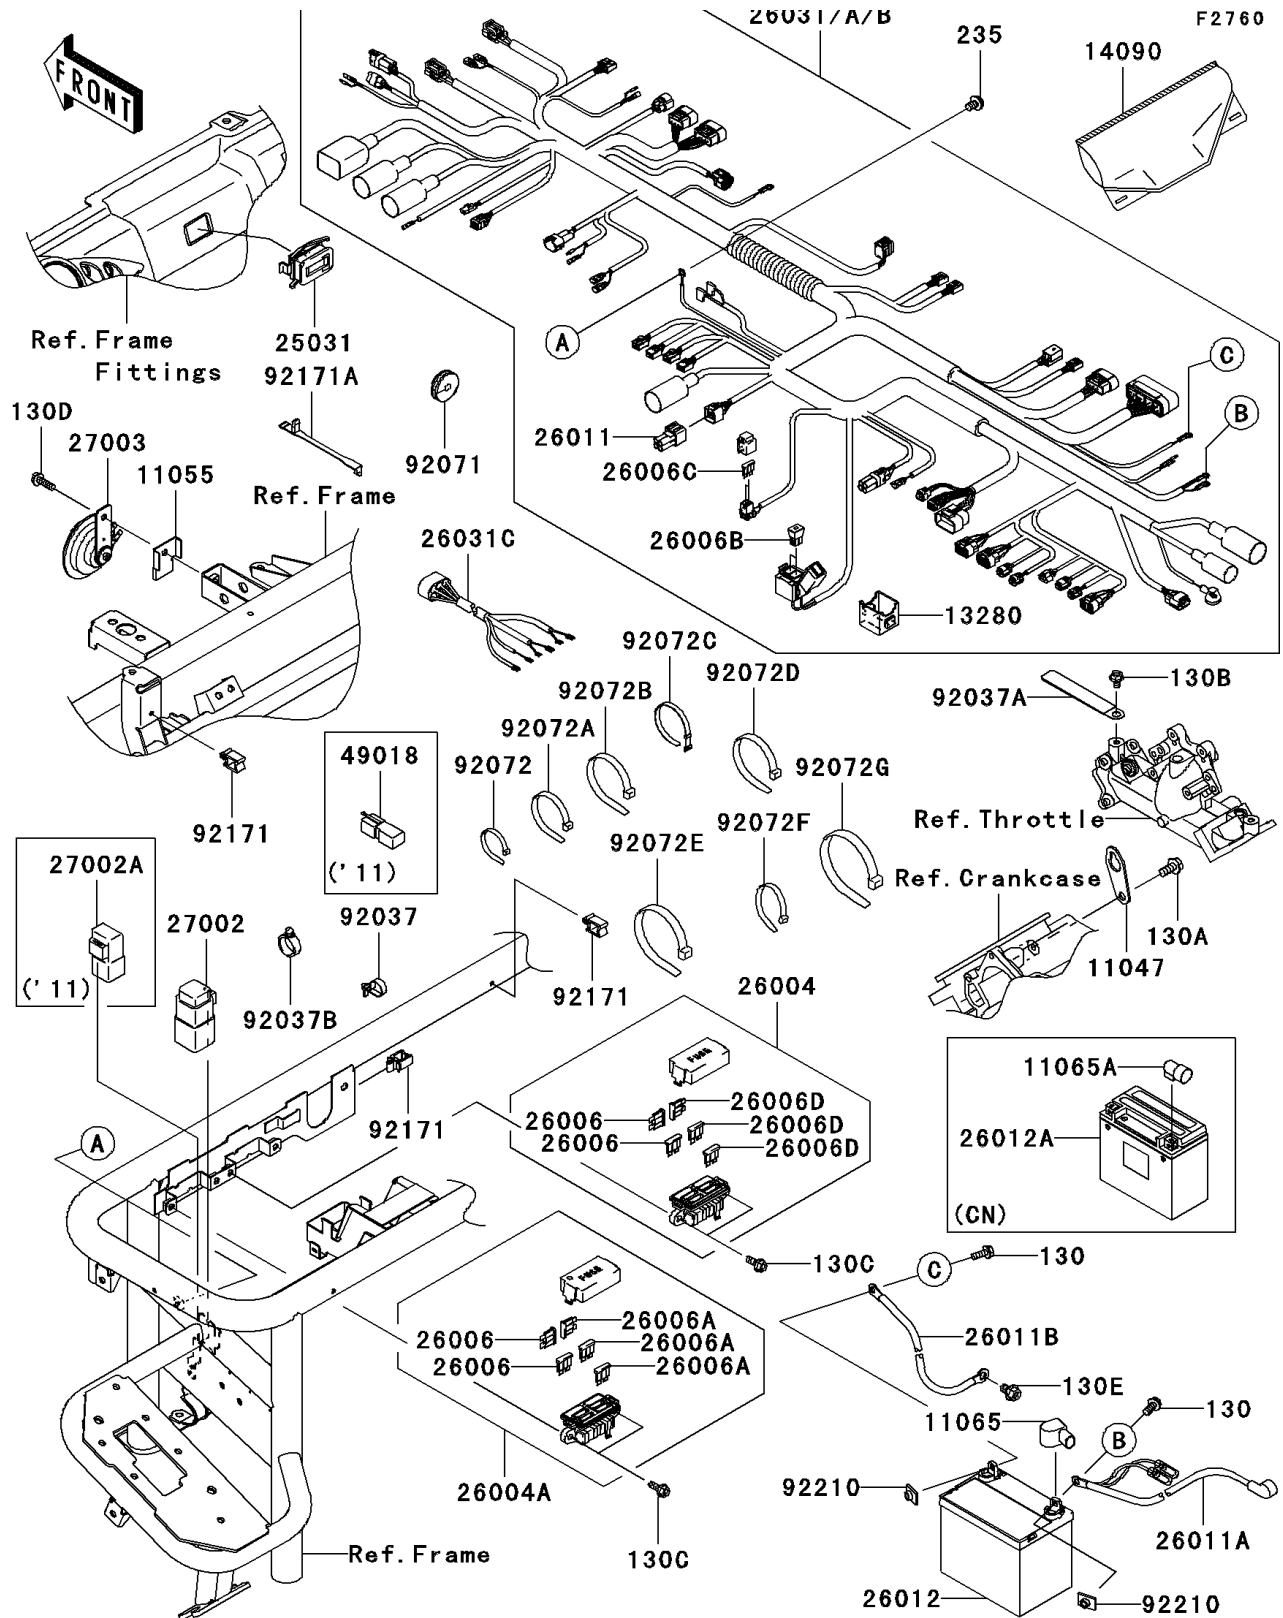

2011 Mule 4010 Trans4x4

PARTS DIAGRAM

Chassis Electrical Equipment

2011 Mule 4010 Trans4x4

PARTS LIST

Chassis Electrical Equipment

ITEM NAME

PART NUMBER

QUANTITY
