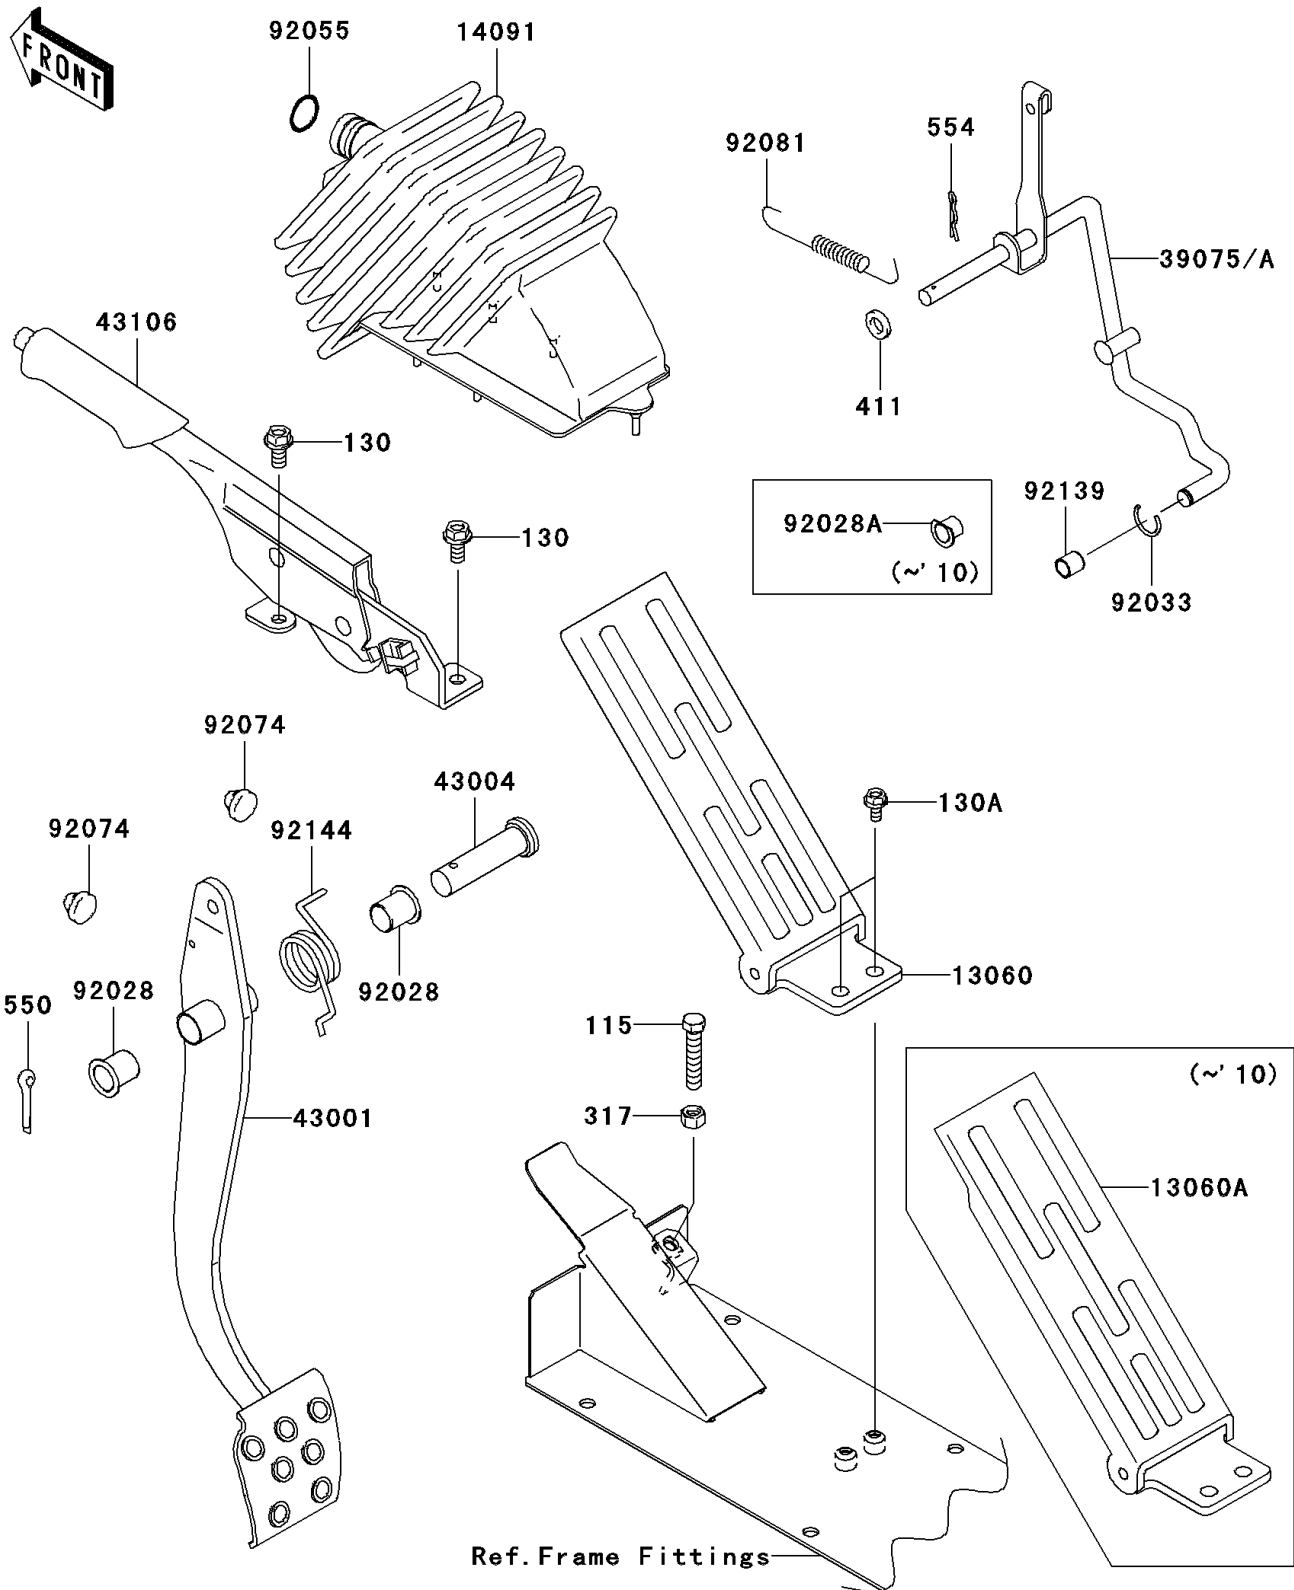

2011 Mule 4010 Trans4x4

PARTS DIAGRAM

Brake Pedal/Throttle Lever

F2260

2011 Mule 4010 Trans4x4

PARTS LIST

Brake Pedal/Throttle Lever

ITEM NAME

PART NUMBER

QUANTITY
