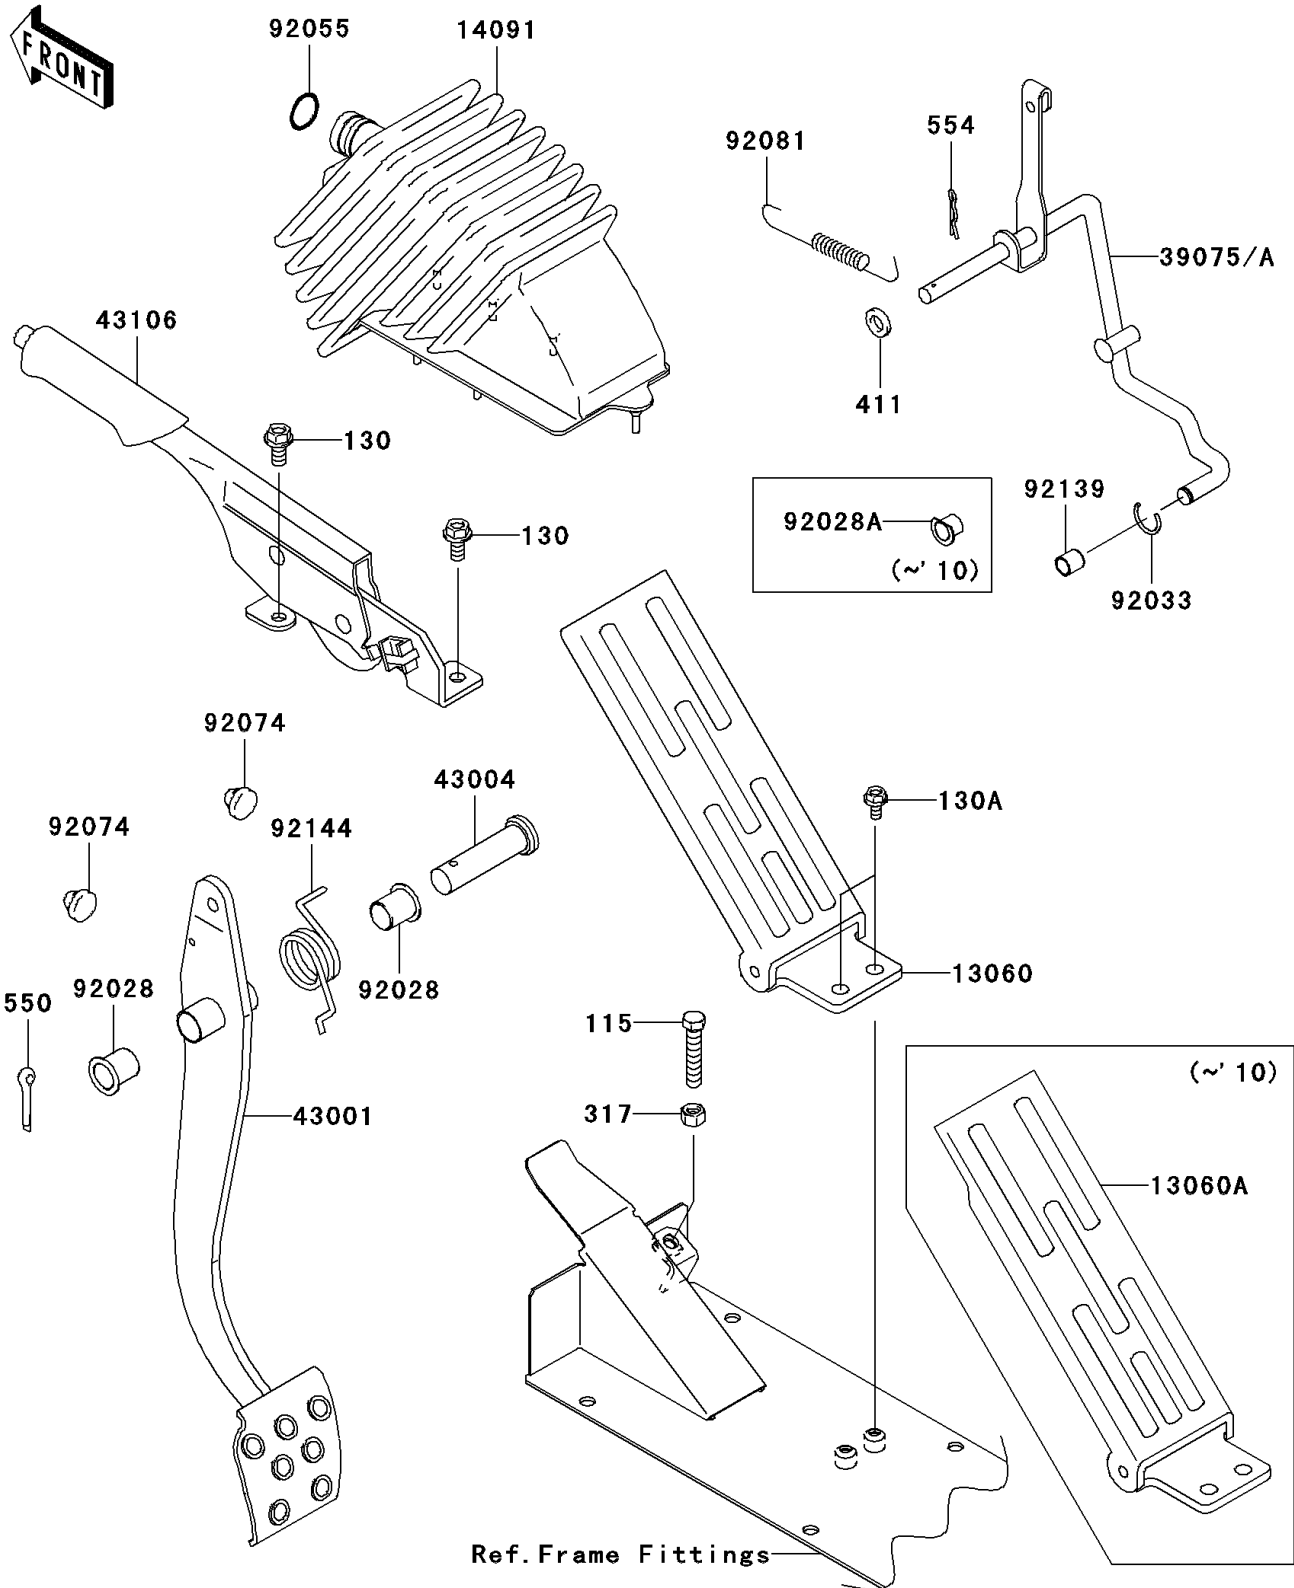

2010 Mule 4010 Trans4x4

PARTS DIAGRAM

Brake Pedal/Throttle Lever

F2260

2010 Mule 4010 Trans4x4

PARTS LIST

Brake Pedal/Throttle Lever

ITEM NAME

PART NUMBER

QUANTITY
