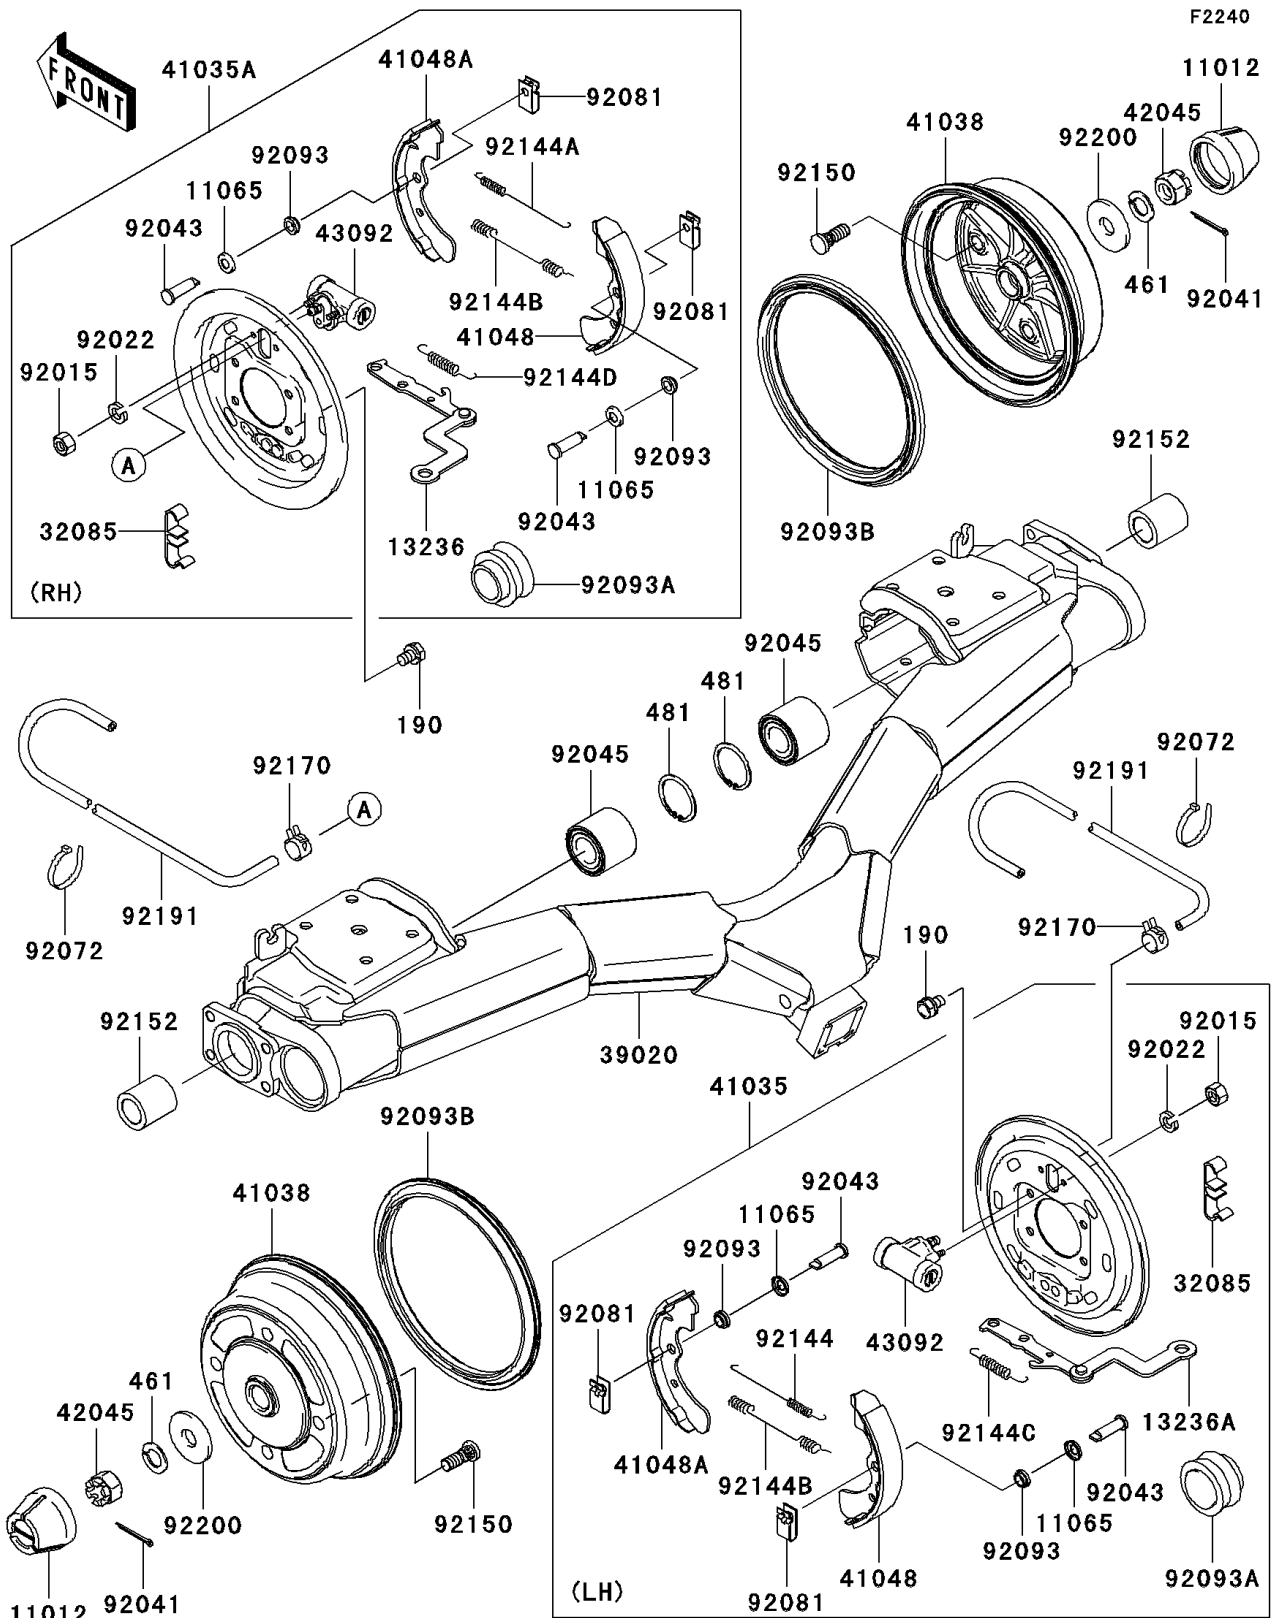

2011 Mule 4010 Trans4x4

PARTS DIAGRAM

Rear Hubs/Brakes

2011 Mule 4010 Trans4x4

PARTS LIST

Rear Hubs/Brakes

ITEM NAME

PART NUMBER

QUANTITY
