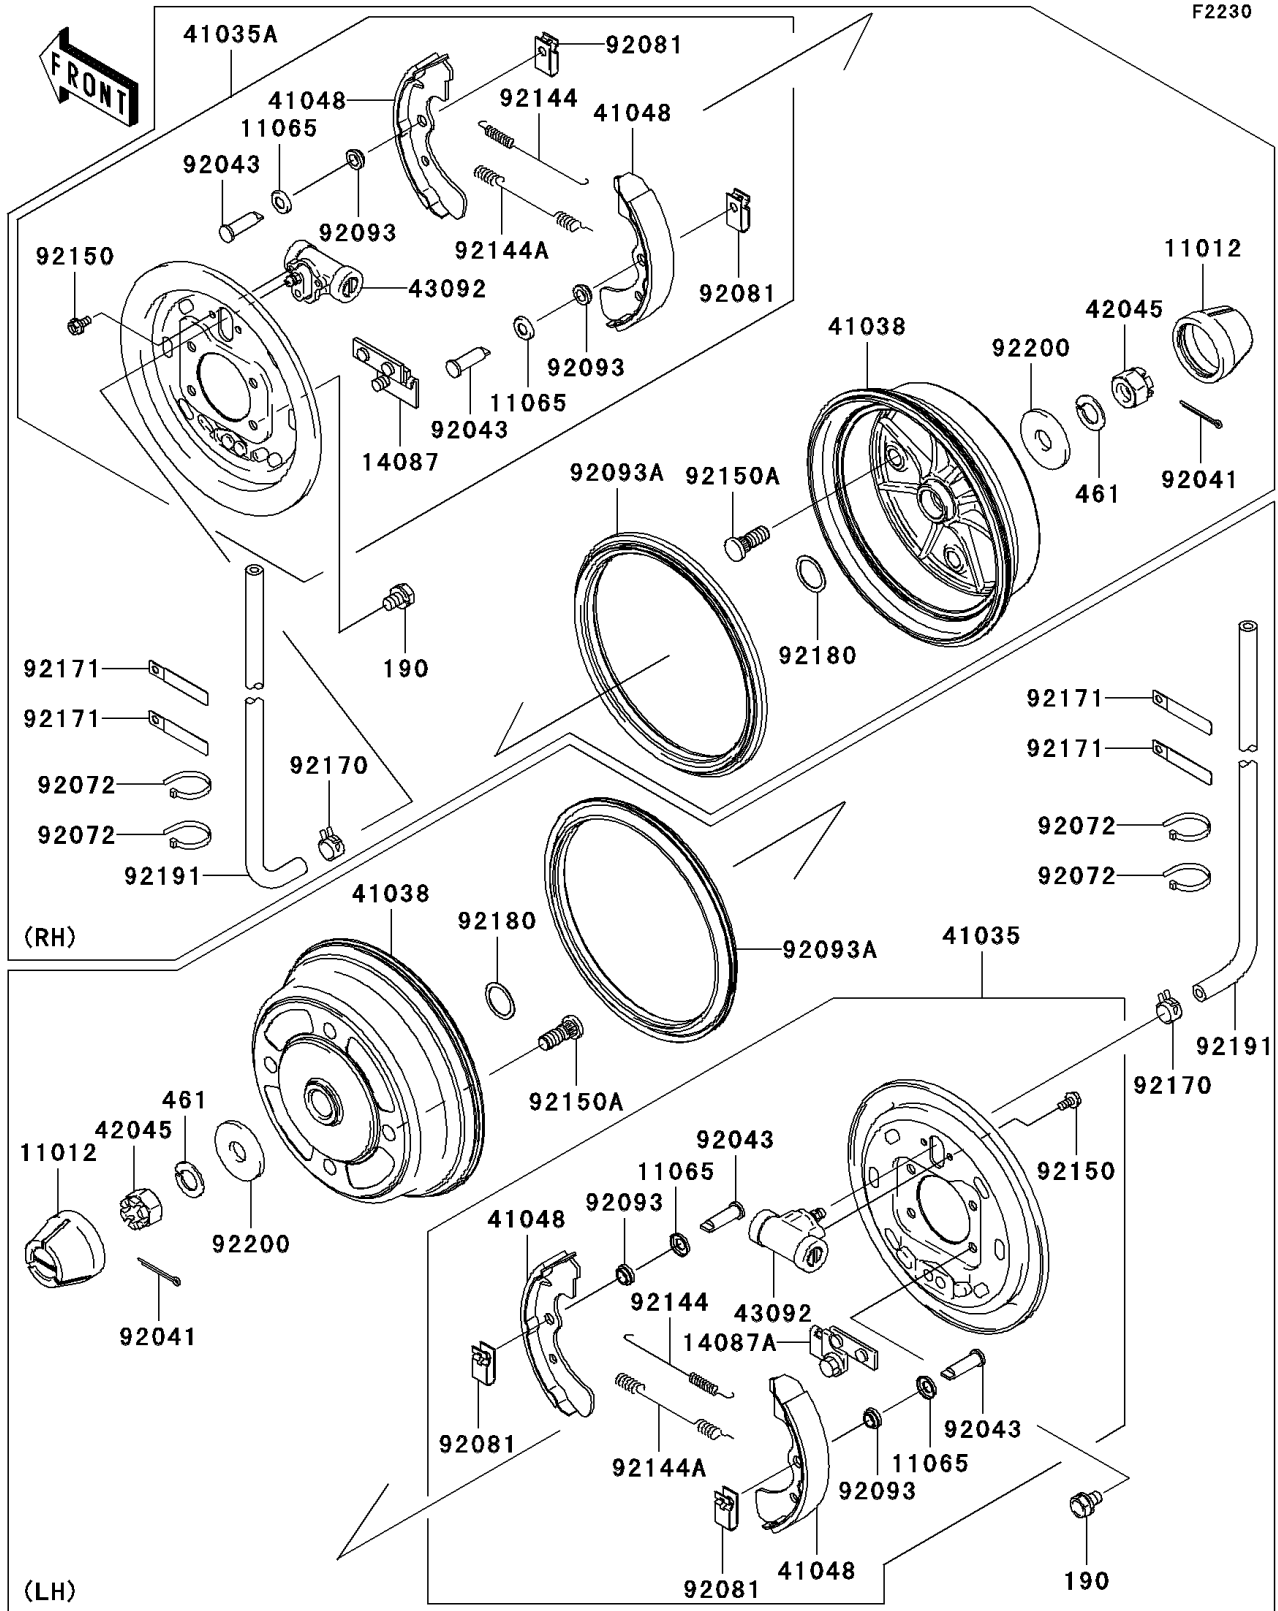

2011 Mule 4010 Trans4x4

PARTS DIAGRAM

Front Hubs/Brakes

2011 Mule 4010 Trans4x4

PARTS LIST

Front Hubs/Brakes

ITEM NAME

PART NUMBER

QUANTITY
