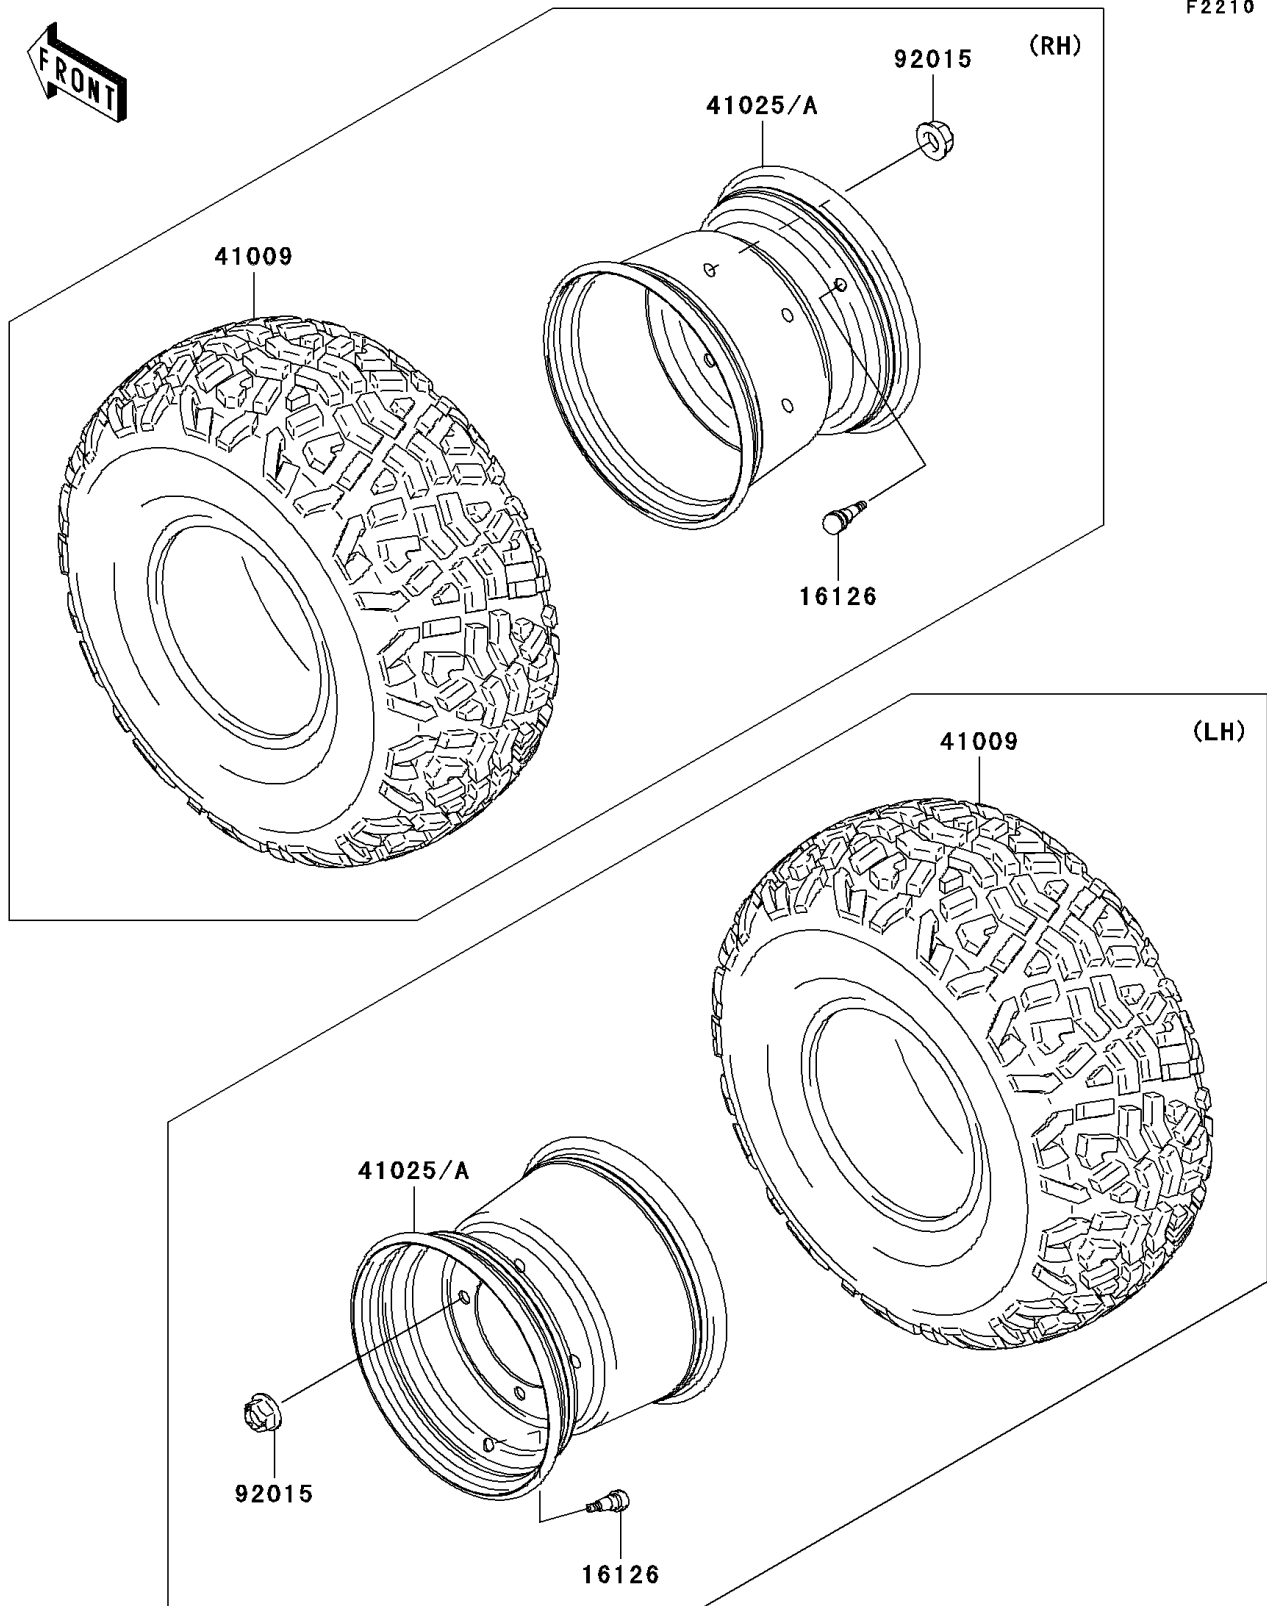

2010 Mule 4010 Trans4x4

PARTS DIAGRAM

Wheels/Tires

2010 Mule 4010 Trans4x4

PARTS LIST

Wheels/Tires

ITEM NAME	PART NUMBER	QUANTITY
VALVE (Ref # 16126)	16126-4001	4
TIRE,23X11.00-10 4PR,KT869(D) (Ref # 41009)	41009-0261	4
NUT,12MM (Ref # 92015)	92015-1706	16