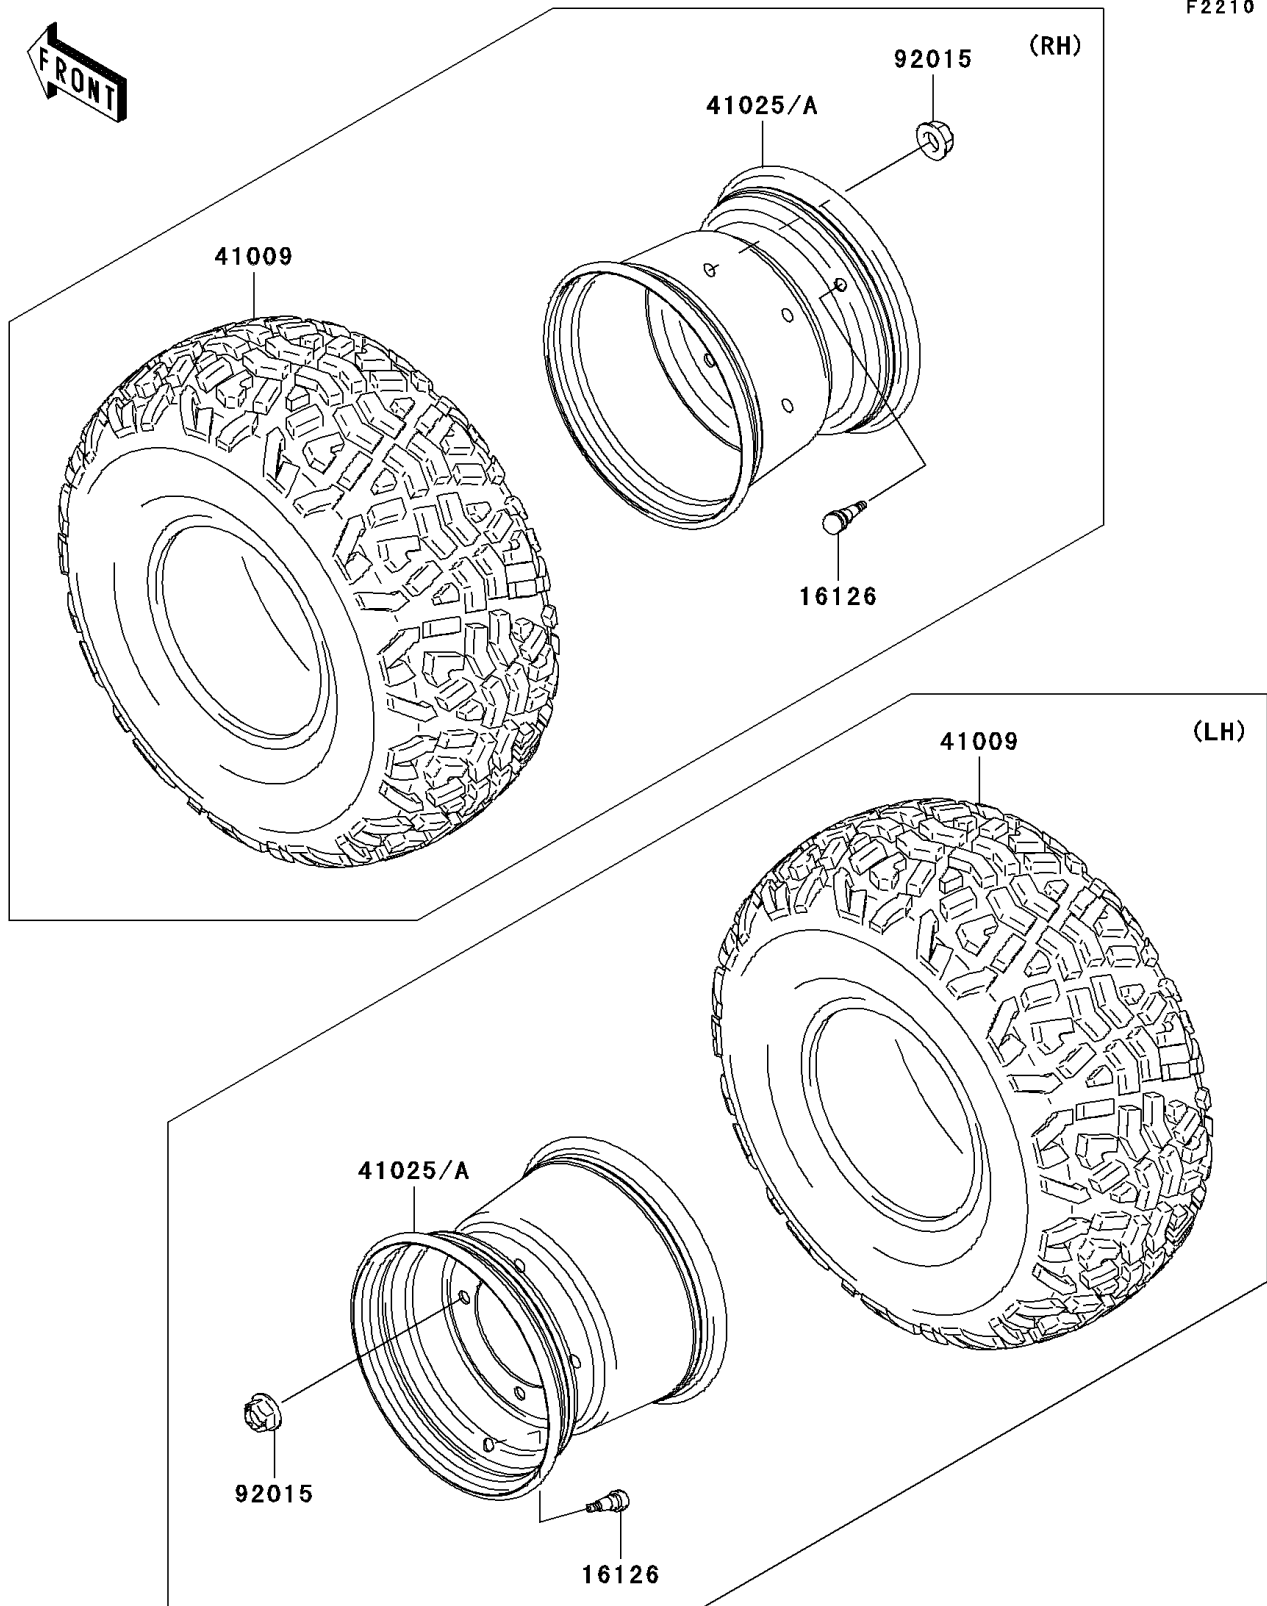

2010 Mule 4010 Trans4x4

PARTS DIAGRAM

Wheels/Tires

F2210

2010 Mule 4010 Trans4x4

PARTS LIST

Wheels/Tires

ITEM NAME

PART NUMBER

QUANTITY
