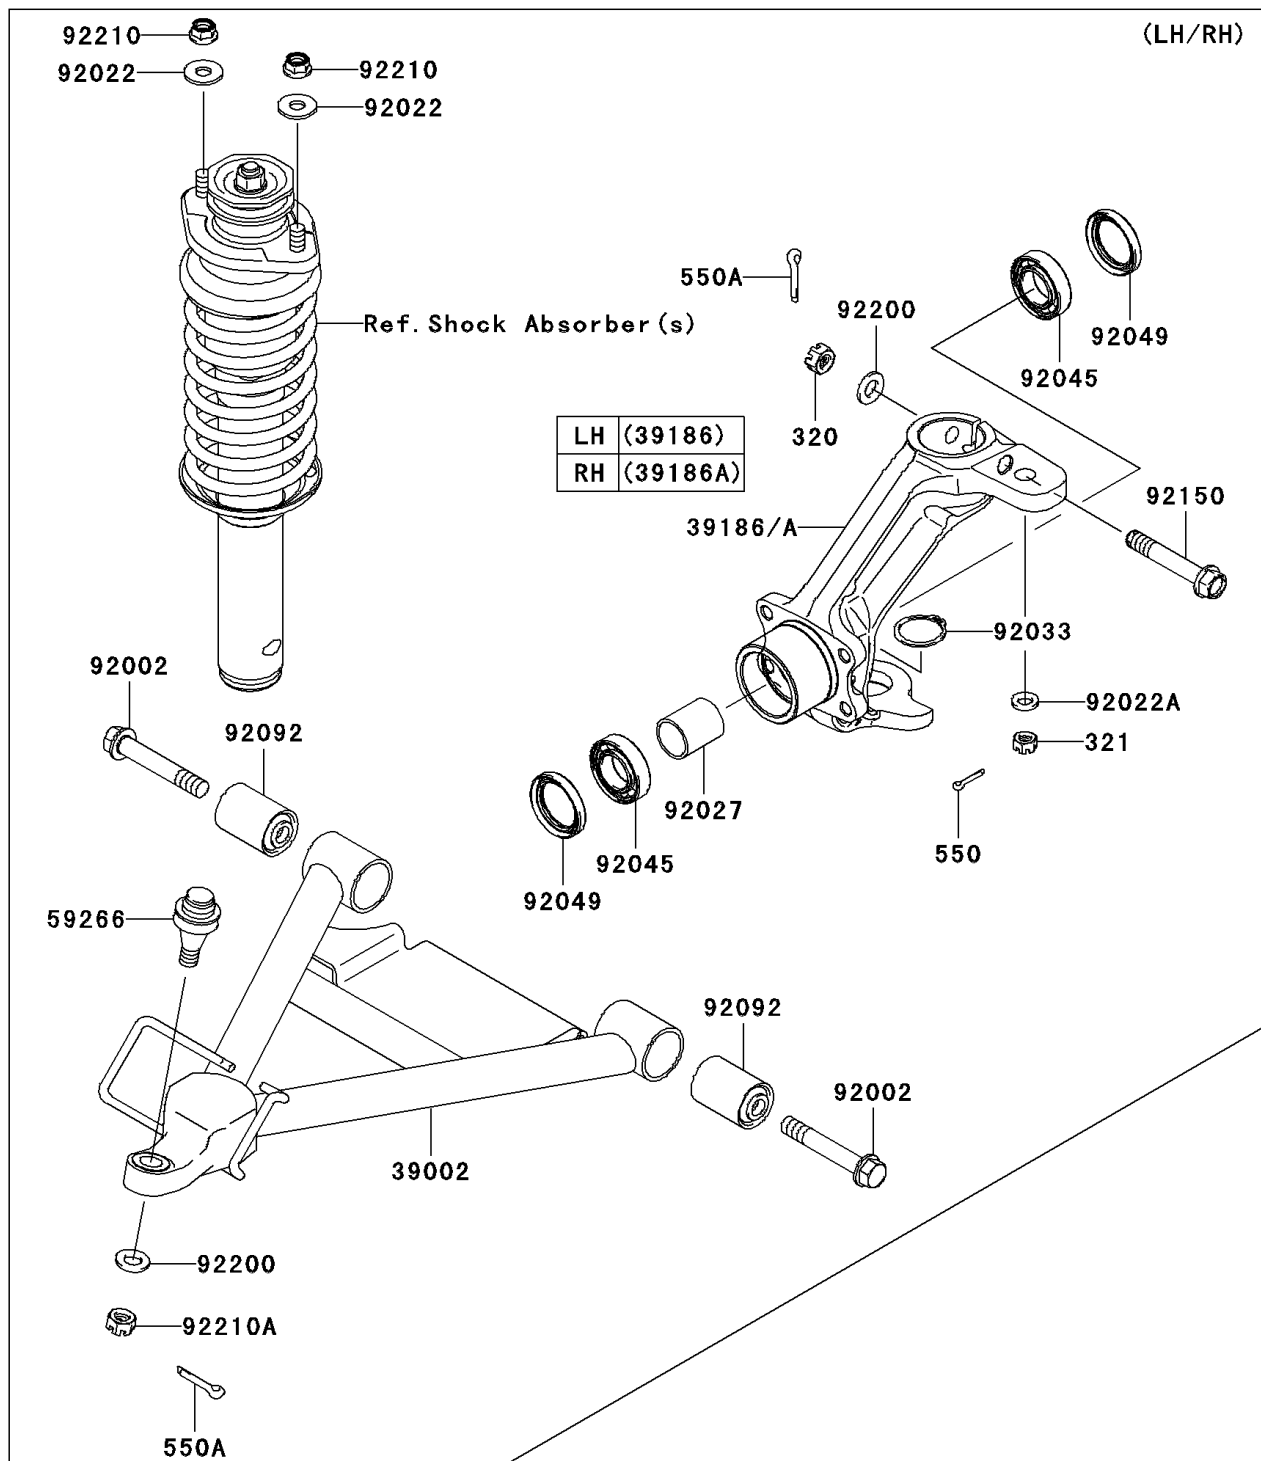

2011 Mule 4010 Trans4x4

PARTS DIAGRAM

Front Suspension

F2152

2011 Mule 4010 Trans4x4

PARTS LIST

Front Suspension

ITEM NAME

PART NUMBER

QUANTITY
