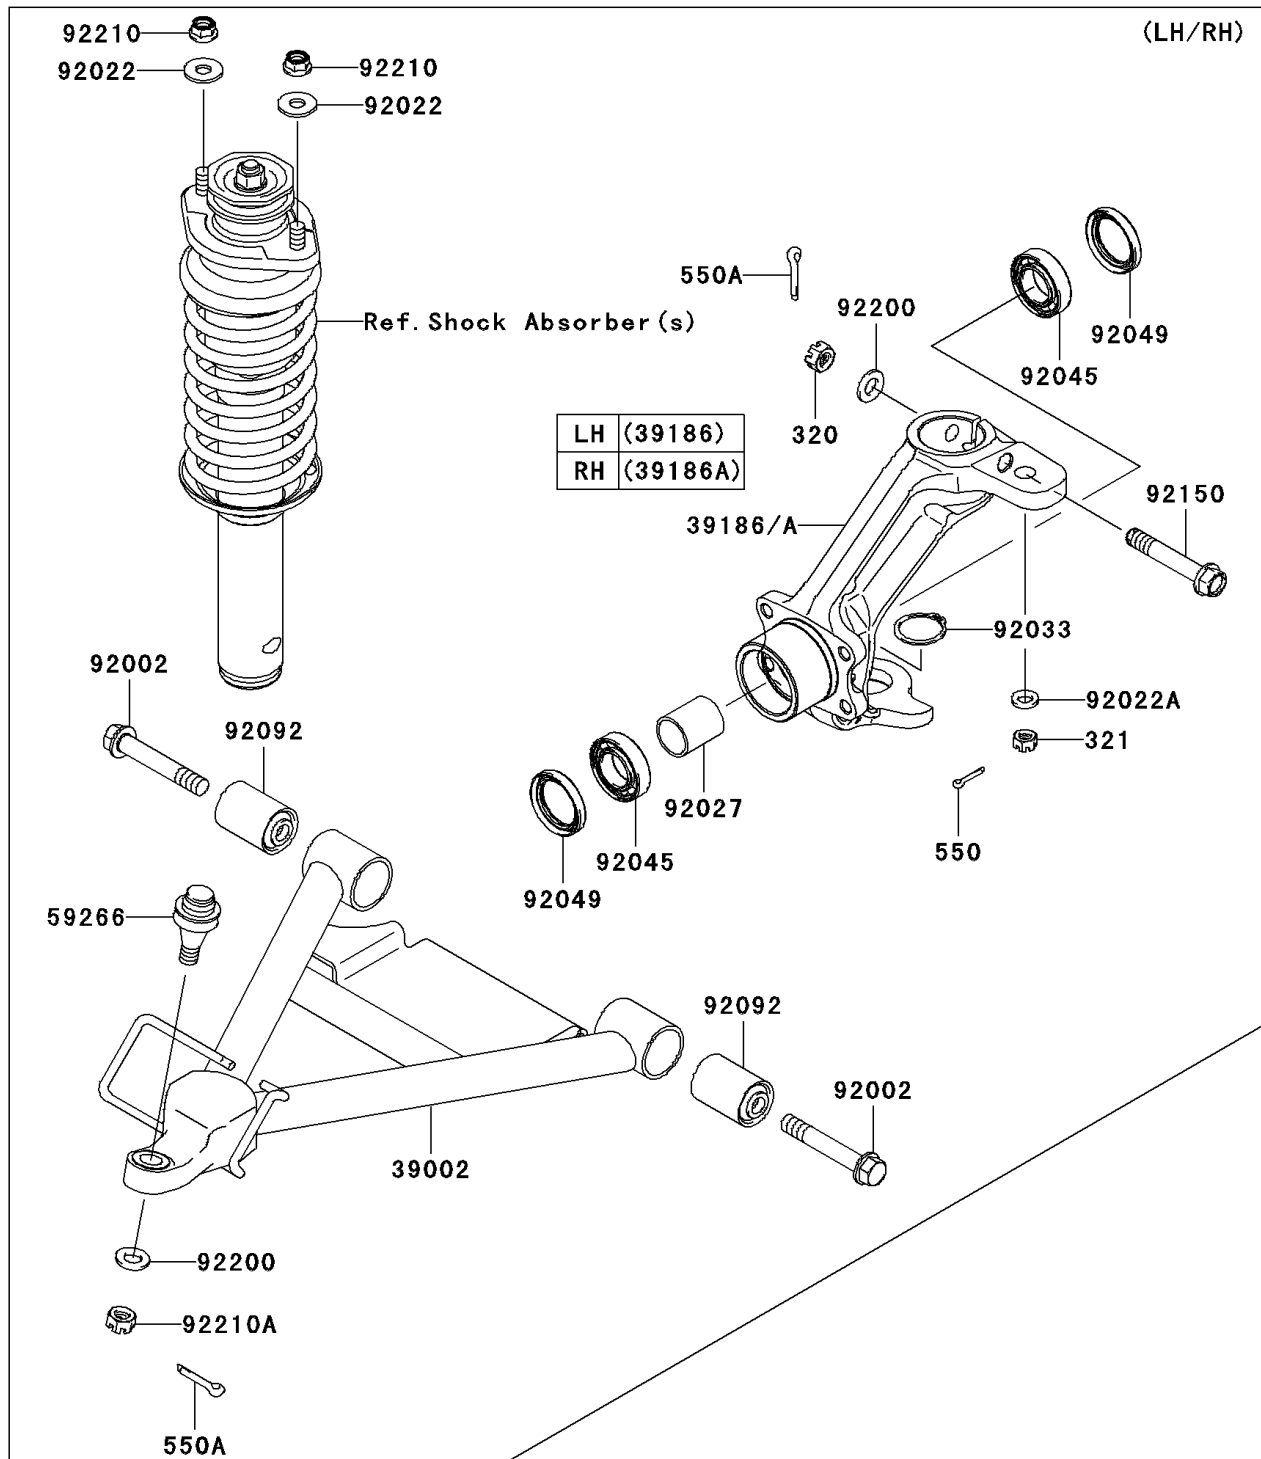

2010 Mule 4010 Trans4x4

PARTS DIAGRAM

Front Suspension

F2152

2010 Mule 4010 Trans4x4

PARTS LIST

Front Suspension

ITEM NAME

PART NUMBER

QUANTITY
