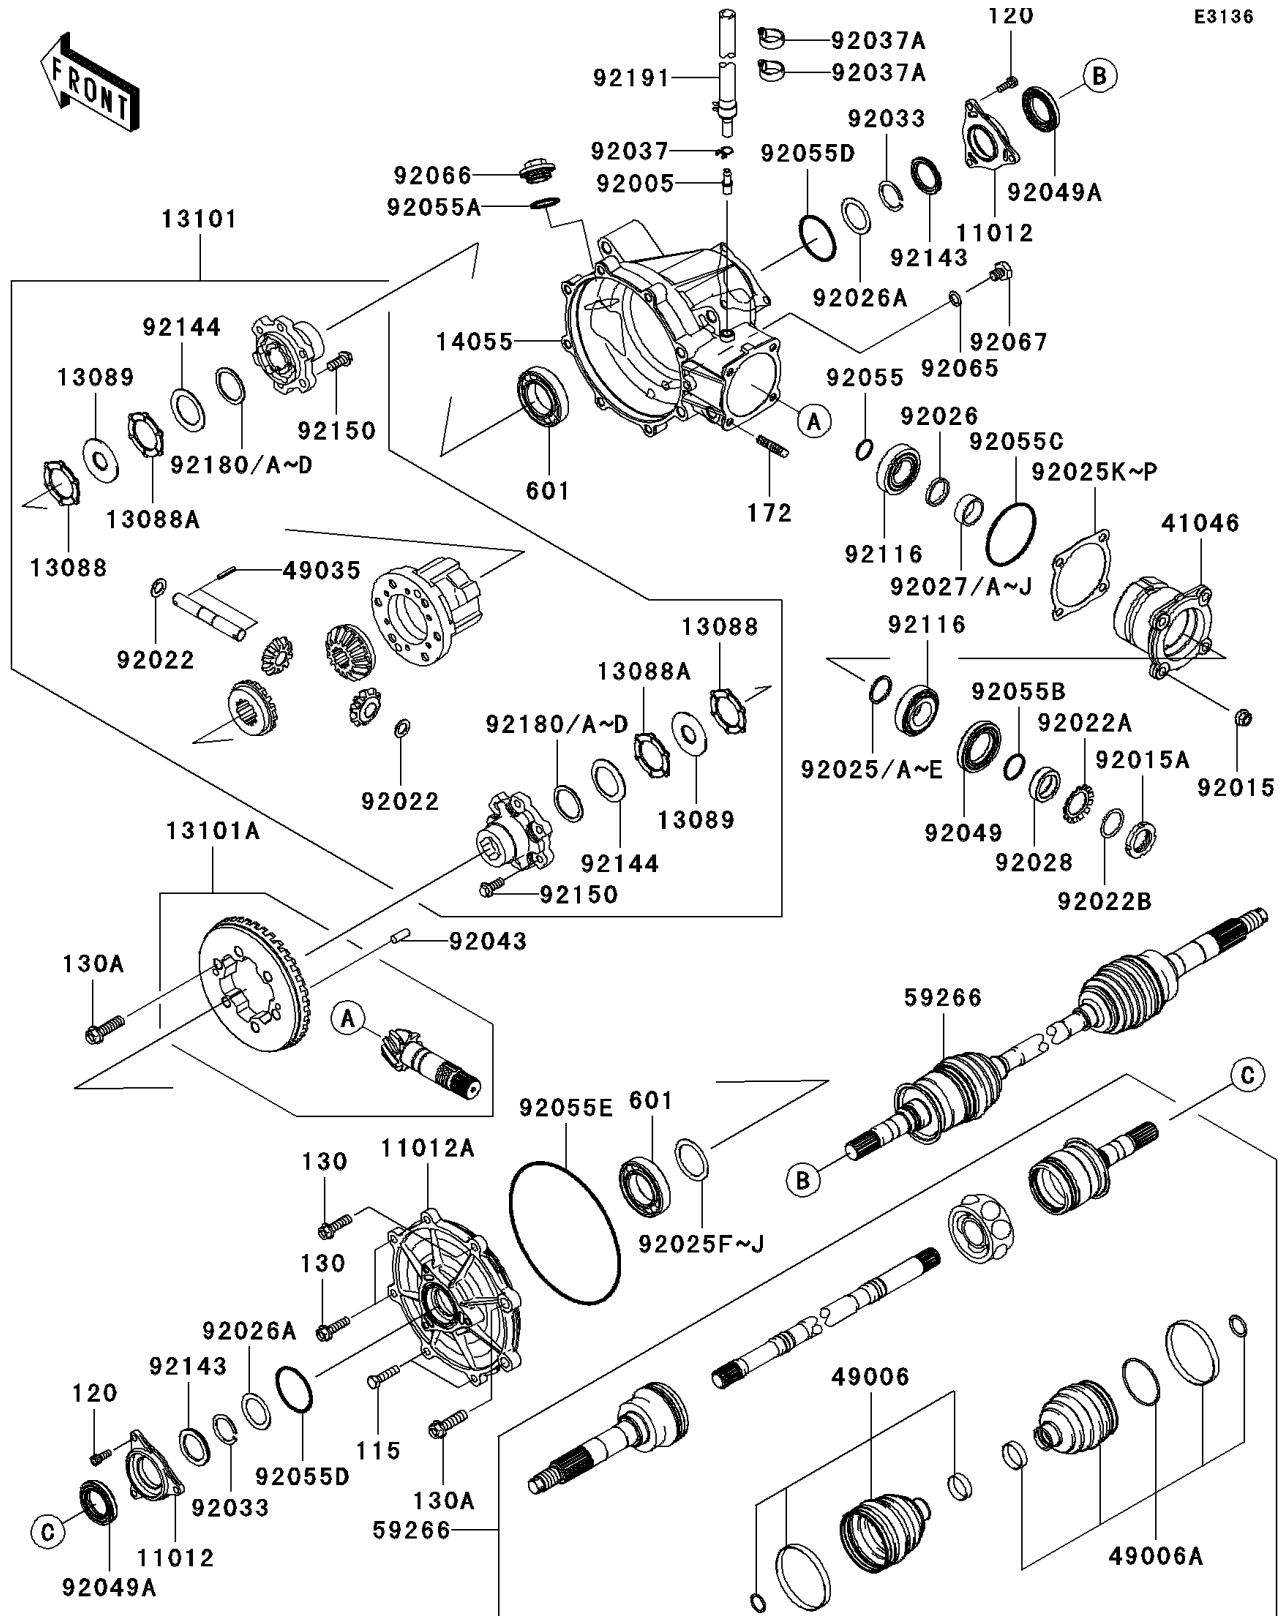

2011 Mule 4010 Trans4x4

PARTS DIAGRAM

Drive Shaft-Front

2011 Mule 4010 Trans4x4

PARTS LIST

Drive Shaft-Front

ITEM NAME

PART NUMBER

QUANTITY
