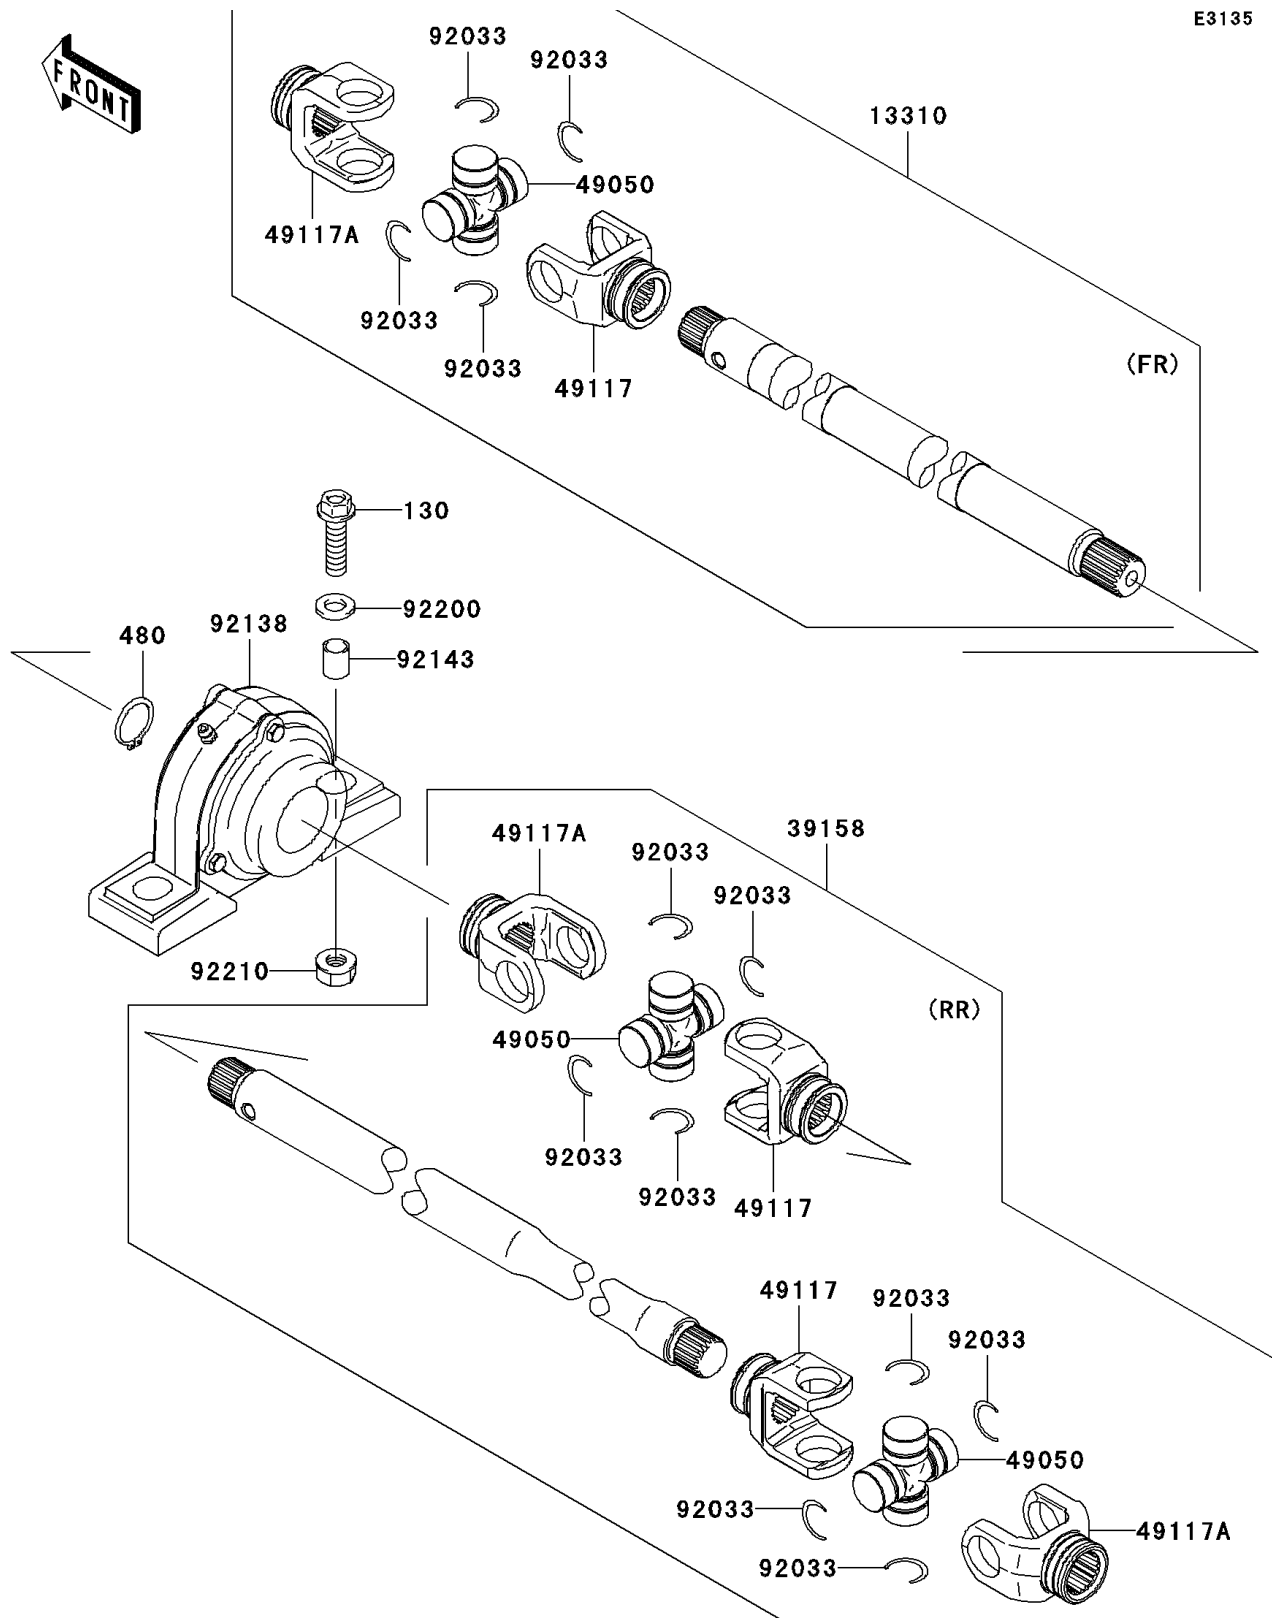

2011 Mule 4010 Trans4x4

PARTS DIAGRAM

Drive Shaft-Propeller

2011 Mule 4010 Trans4x4

PARTS LIST

Drive Shaft-Propeller

ITEM NAME

PART NUMBER

QUANTITY
