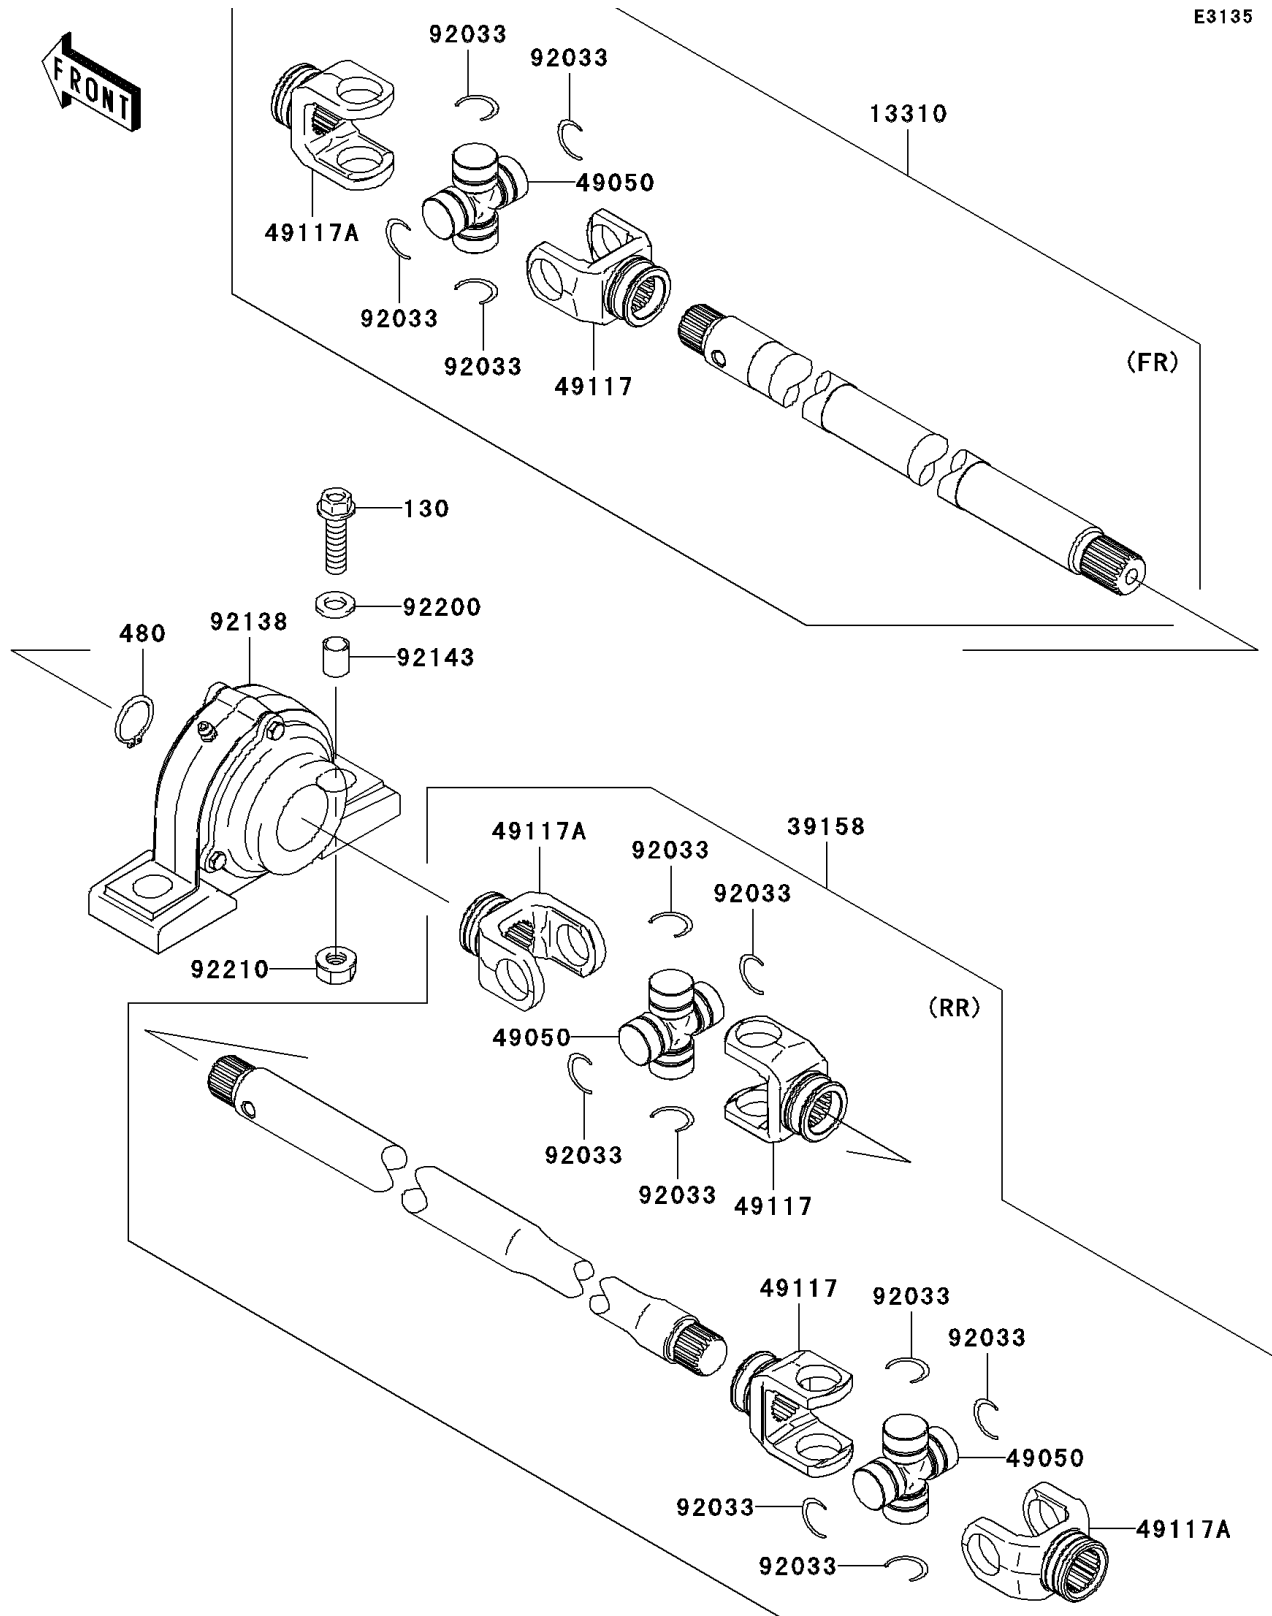

2010 Mule 4010 Trans4x4

PARTS DIAGRAM

Drive Shaft-Propeller

2010 Mule 4010 Trans4x4

PARTS LIST

Drive Shaft-Propeller

ITEM NAME

PART NUMBER

QUANTITY
