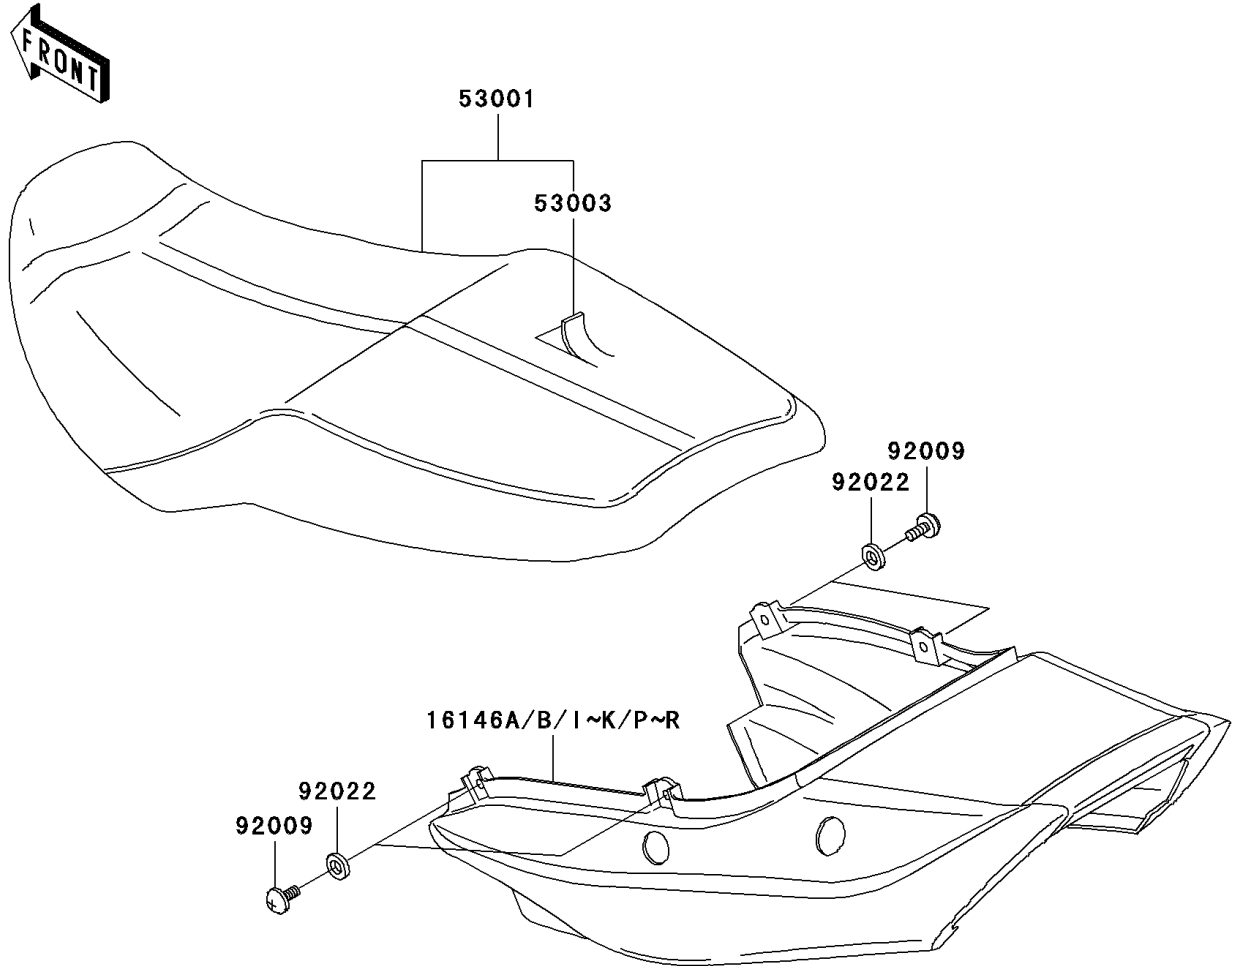

2002 ZRX1200R

PARTS DIAGRAM

Seat

F2510

(16146A)	Green/White/Purple
(16146B)	Black/Gray/Violet
(16146I)	Green/White /Purple (Color Shift)
(16146J)	Red/Silver /Purple (Color Shift)
(16146K)	Blue/White/Black
(16146P)	Blue/Silver
(16146Q)	Green/Silver
(16146R)	Gray/Silver

WD

WD

2002 ZRX1200R

PARTS LIST

Seat

ITEM NAME

PART NUMBER

QUANTITY
