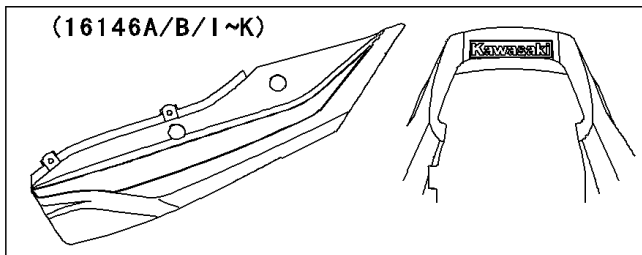

2002 ZRX1200R

PARTS DIAGRAM

Seat

F2510

(16146A)	Green/White/Purple
(16146B)	Black/Gray/Violet
(16146I)	Green/White /Purple (Color Shift)
(16146J)	Red/Silver /Purple (Color Shift)
(16146K)	Blue/White/Black
(16146P)	Blue/Silver
(16146Q)	Green/Silver
(16146R)	Gray/Silver