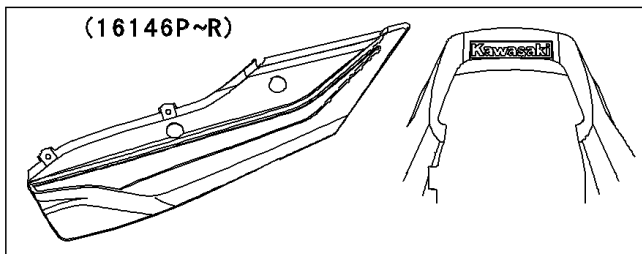

2002 ZRX1200R

PARTS DIAGRAM

Seat

F2510

(16146A)	Green/White/Purple
(16146B)	Black/Gray/Violet
(16146I)	Green/White /Purple (Color Shift)
(16146J)	Red/Silver /Purple (Color Shift)
(16146K)	Blue/White/Black
(16146P)	Blue/Silver
(16146Q)	Green/Silver
(16146R)	Gray/Silver