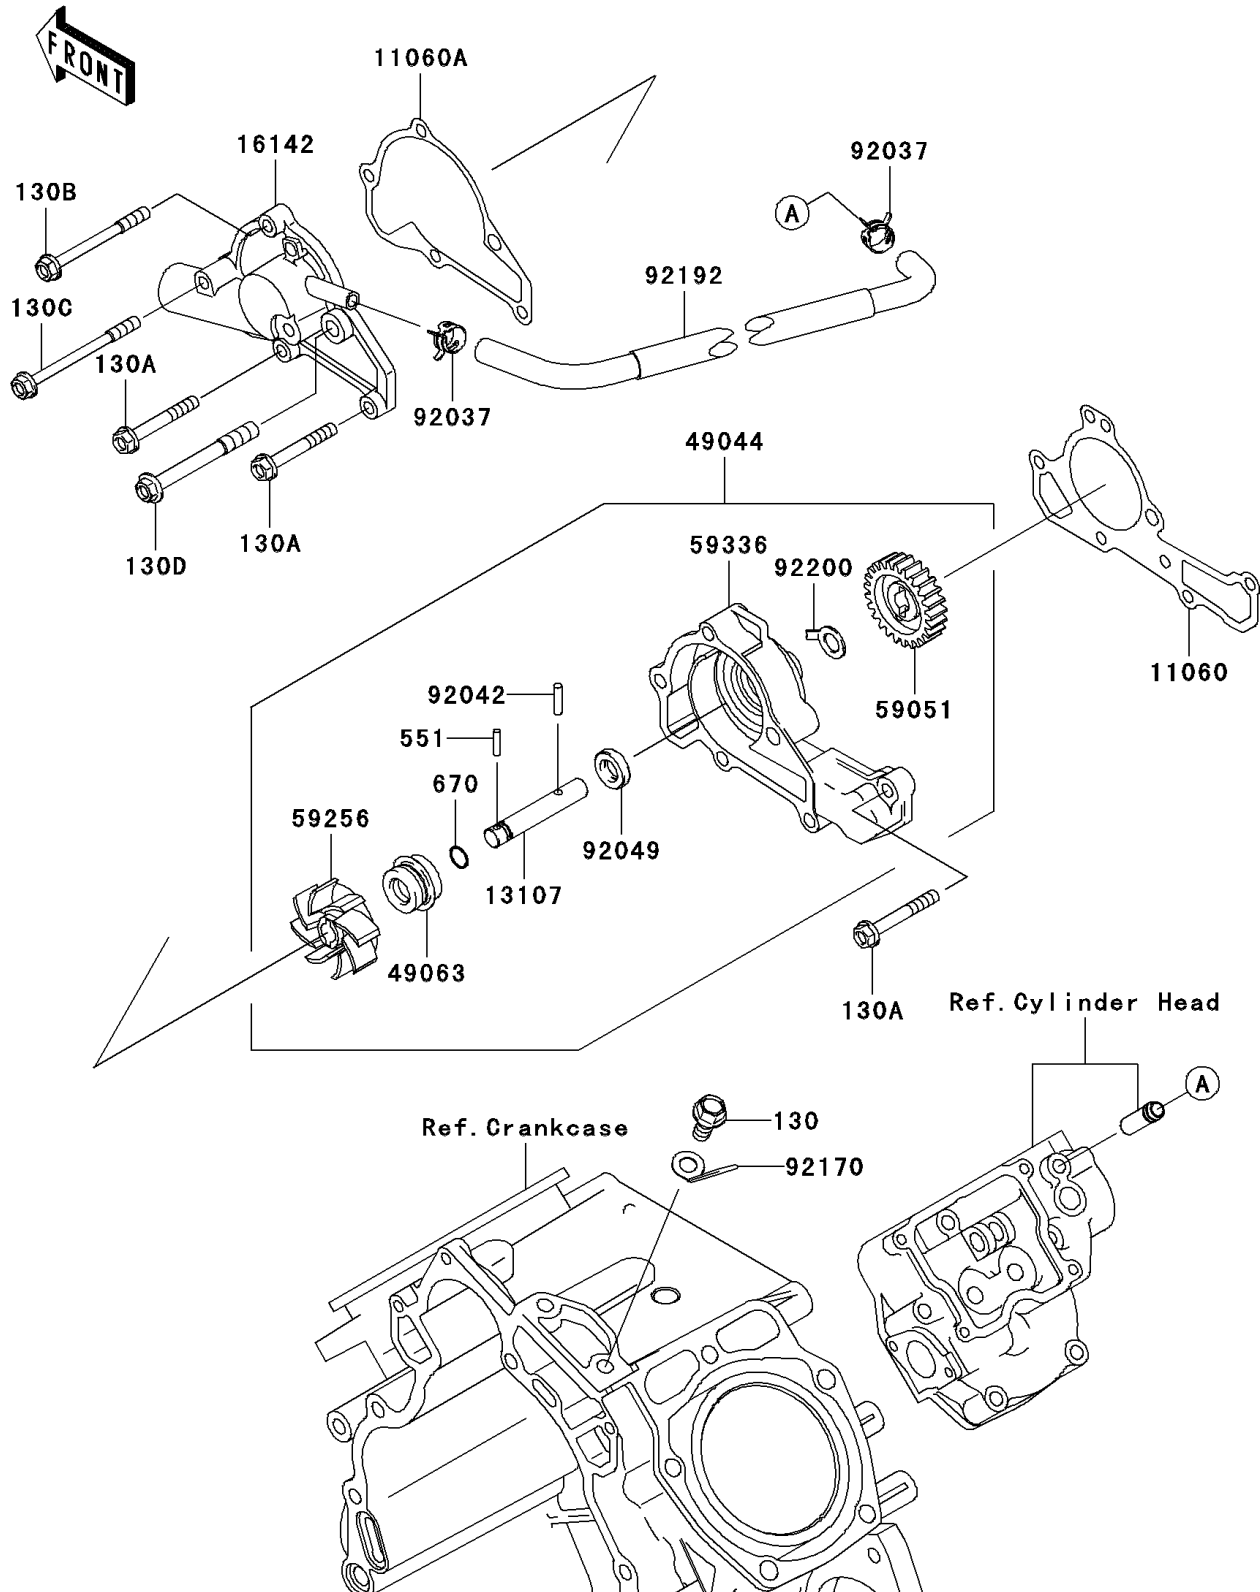

2010 Mule 4010 Trans4x4

PARTS DIAGRAM

Water Pump

E3031

2010 Mule 4010 Trans4x4

PARTS LIST

Water Pump

ITEM NAME

PART NUMBER

QUANTITY
