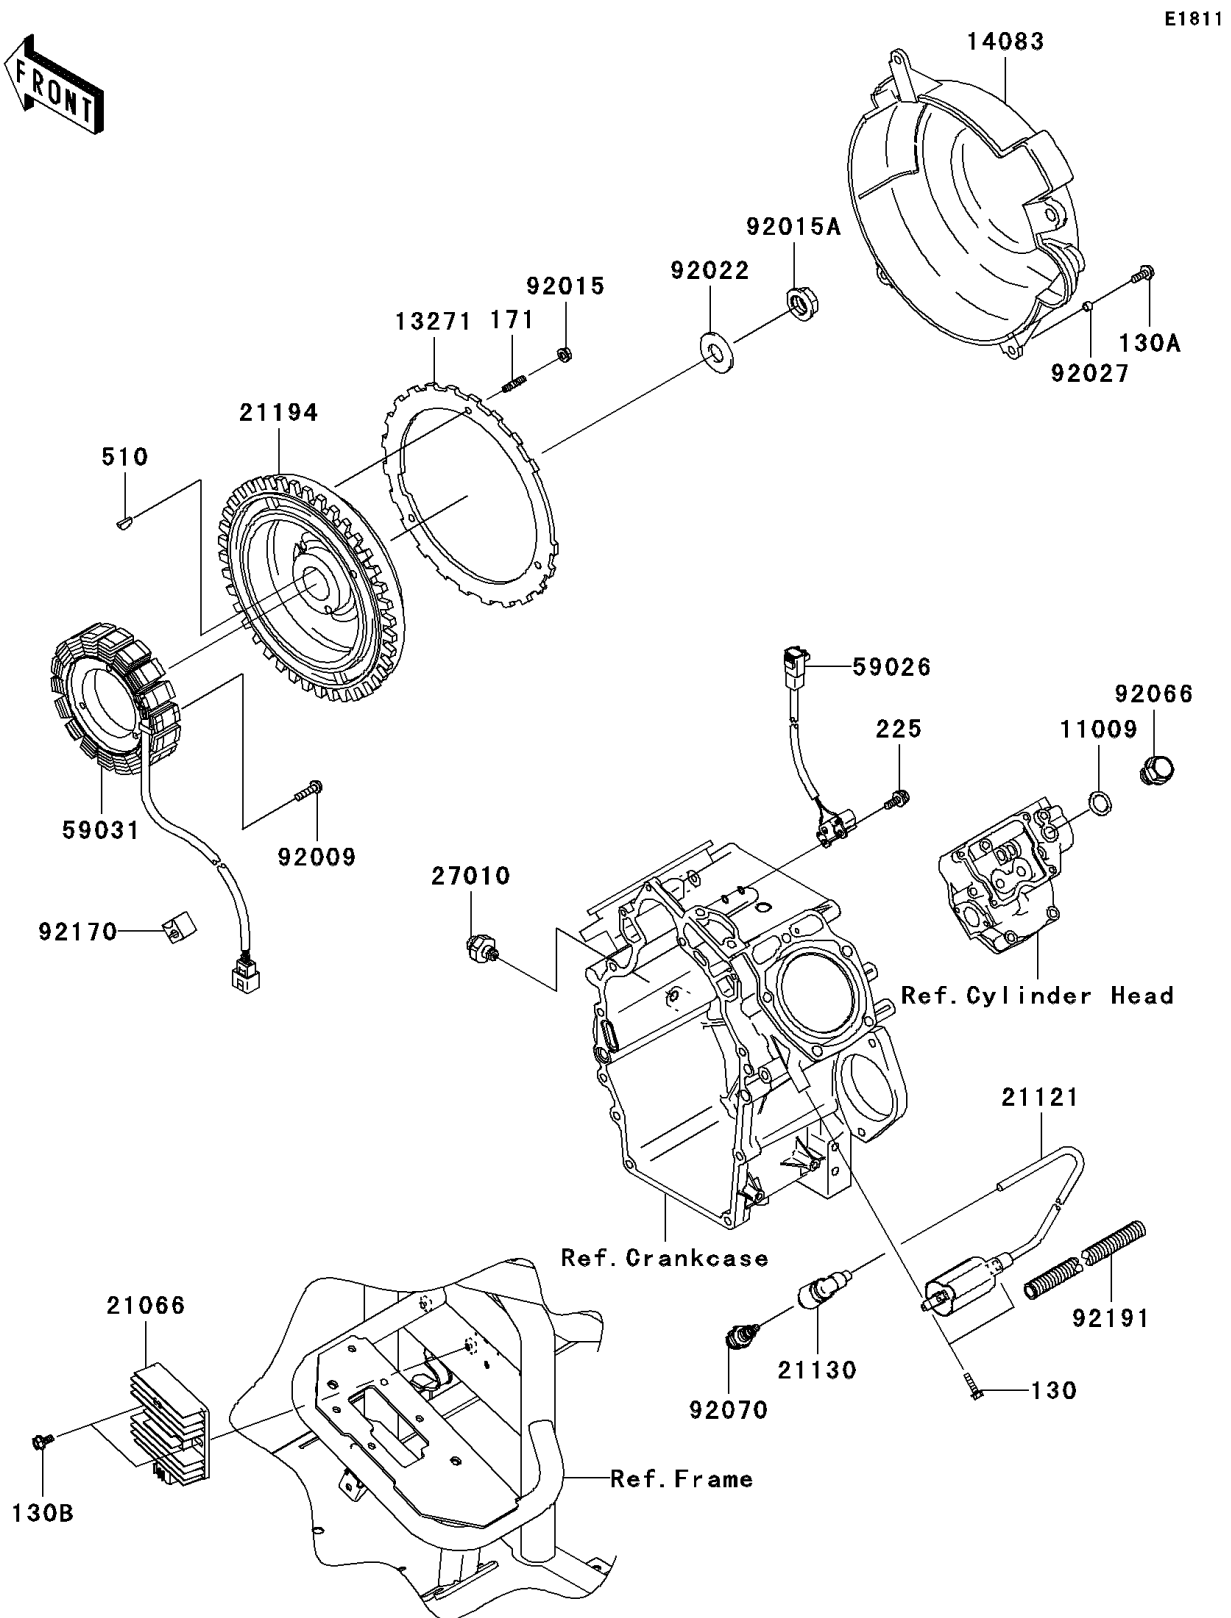

2011 MULE™ 4010 TRANS4x4®

PARTS DIAGRAM

Generator/Ignition Coil

2011 MULE™ 4010 TRANS4x4®

PARTS LIST

Generator/Ignition Coil

ITEM NAME

PART NUMBER

QUANTITY
