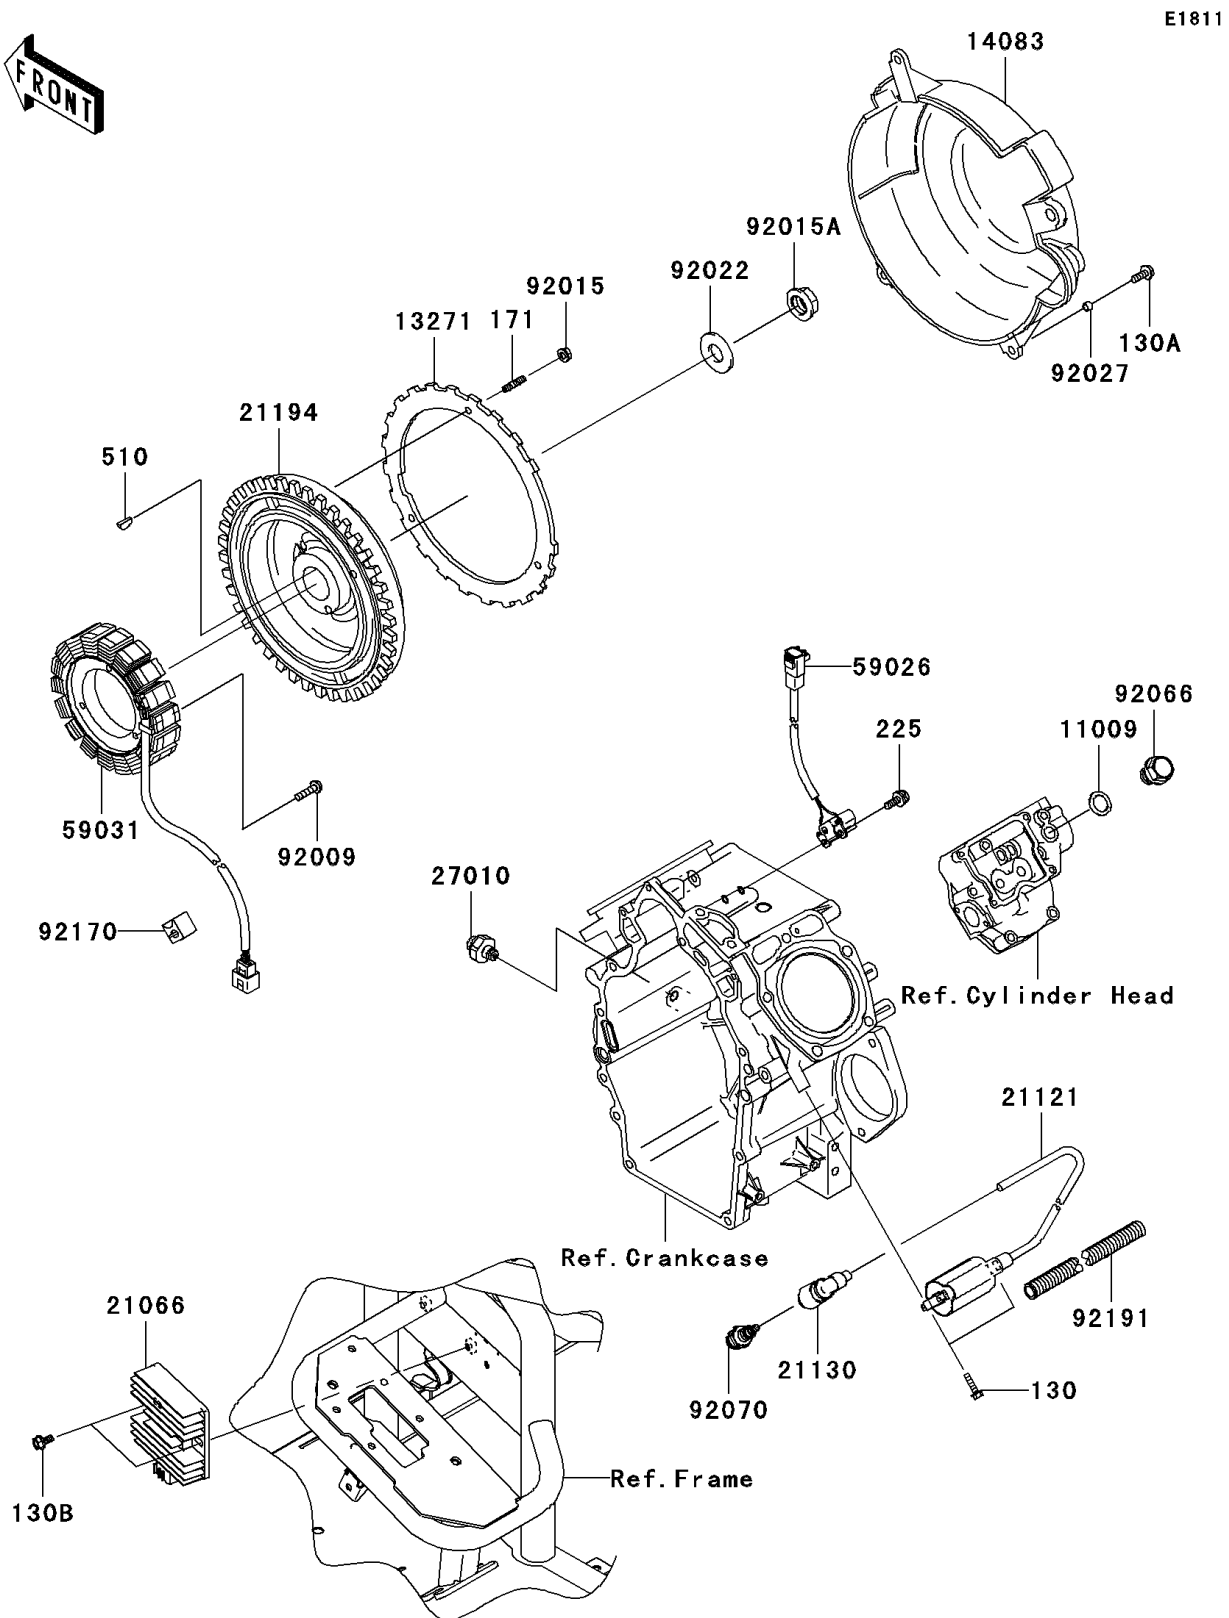

2011 Mule 4010 Trans4x4

PARTS DIAGRAM

Generator/Ignition Coil

2011 Mule 4010 Trans4x4

PARTS LIST

Generator/Ignition Coil

ITEM NAME

PART NUMBER

QUANTITY
