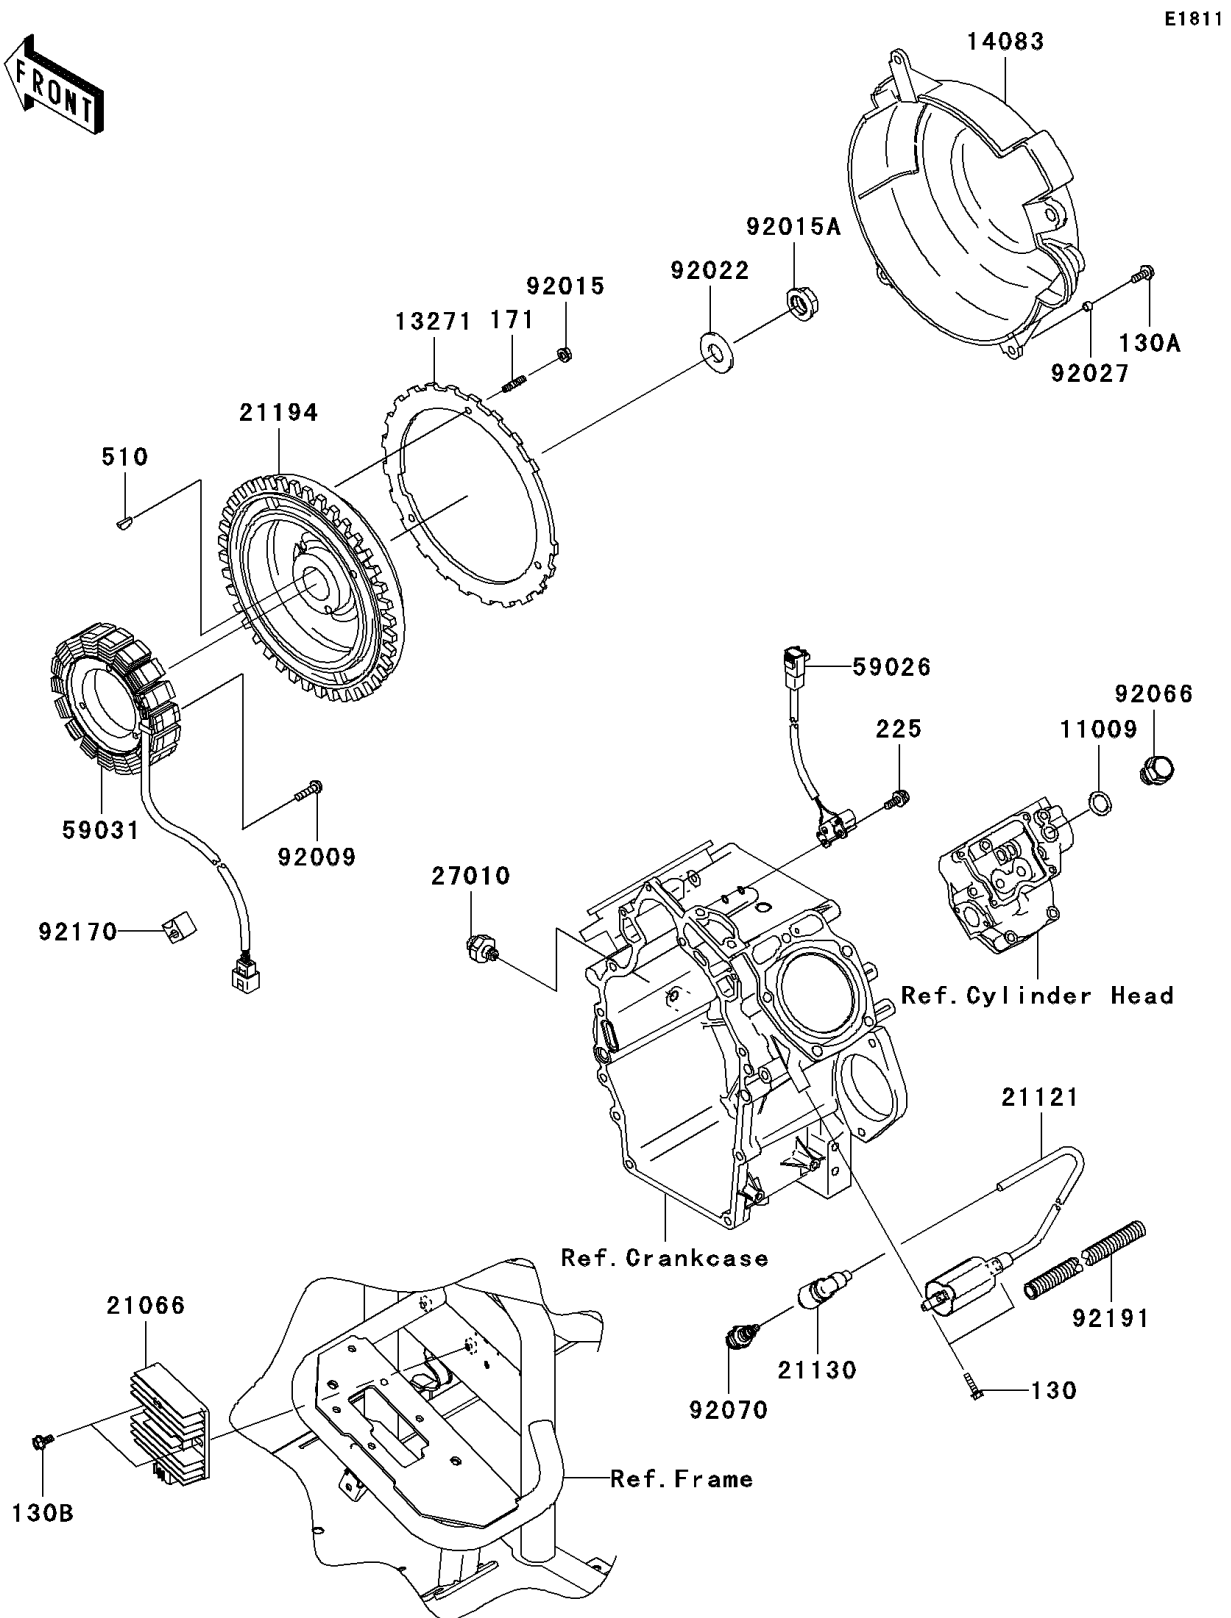

2010 Mule 4010 Trans4x4

PARTS DIAGRAM

Generator/Ignition Coil

2010 Mule 4010 Trans4x4

PARTS LIST

Generator/Ignition Coil

ITEM NAME

PART NUMBER

QUANTITY
