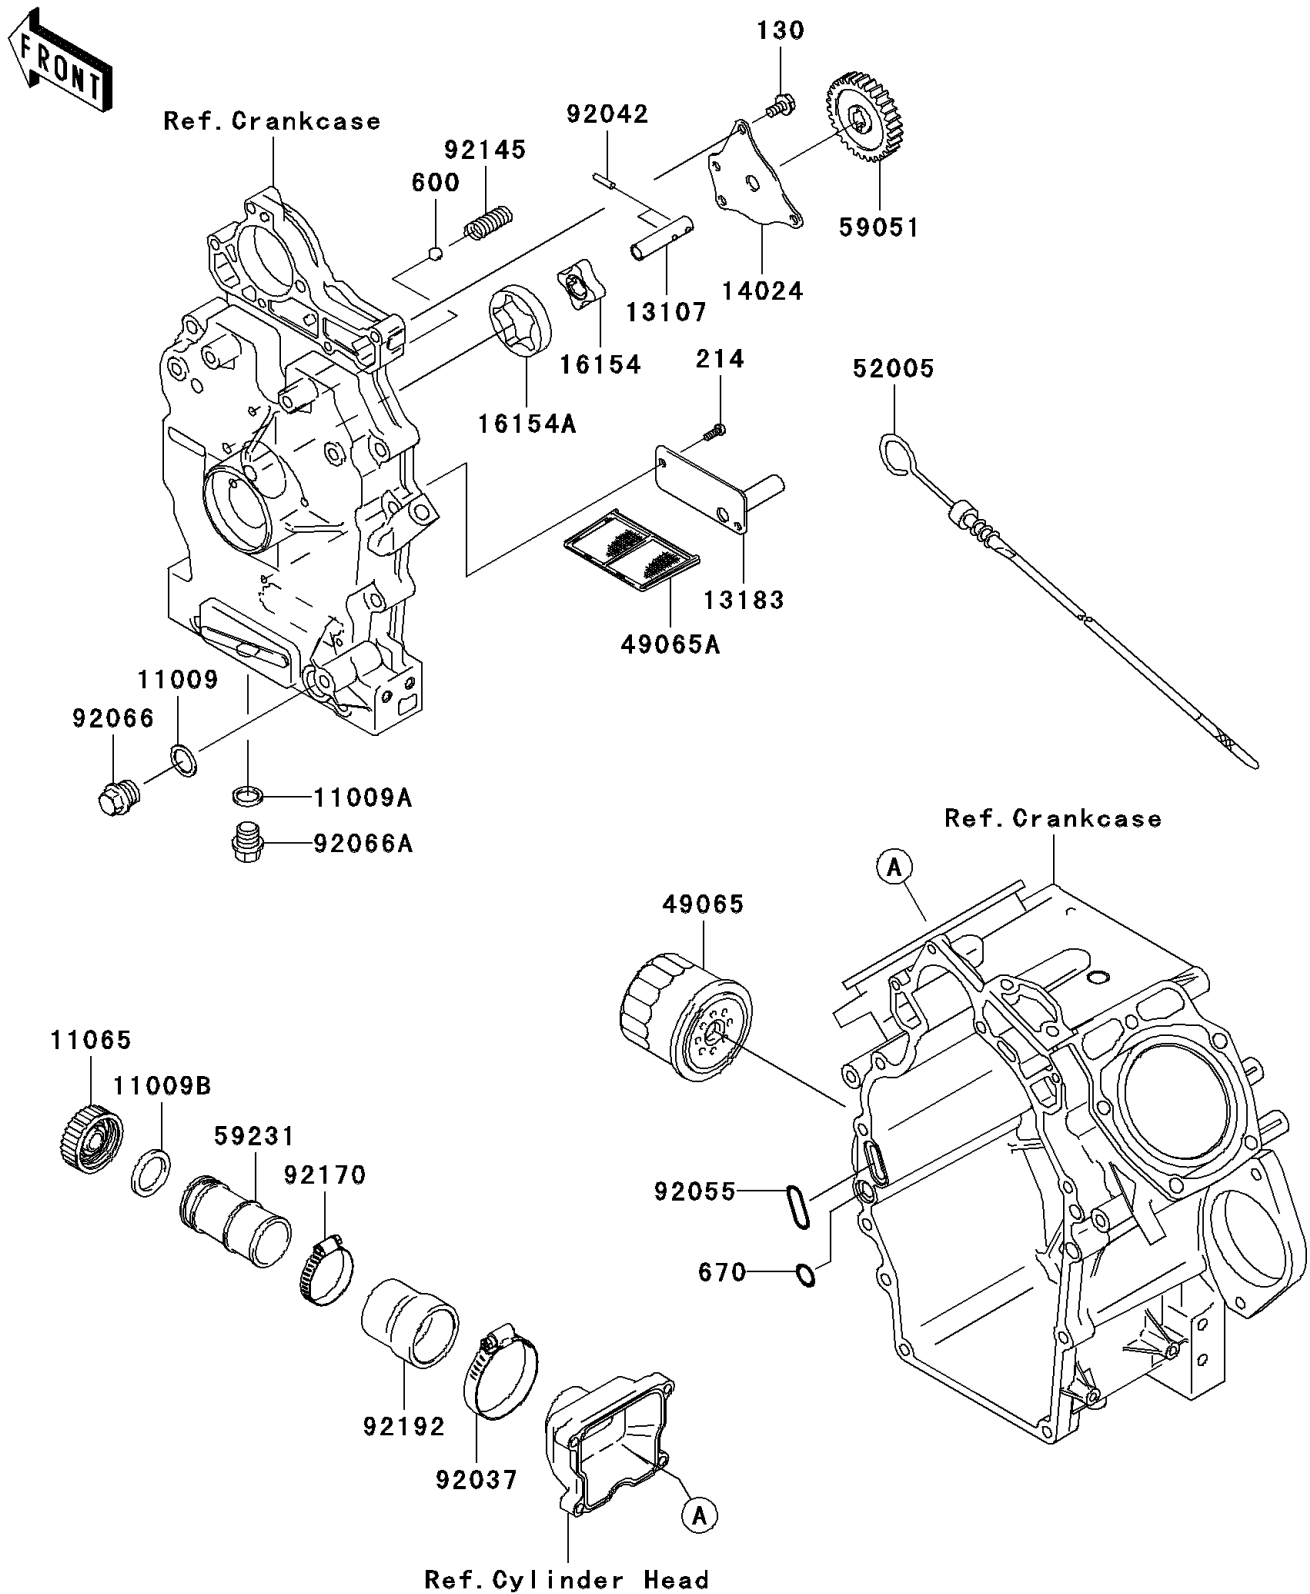

2011 MULE™ 4010 TRANS4x4®

PARTS DIAGRAM

Oil Pump/Oil Filter

E1710