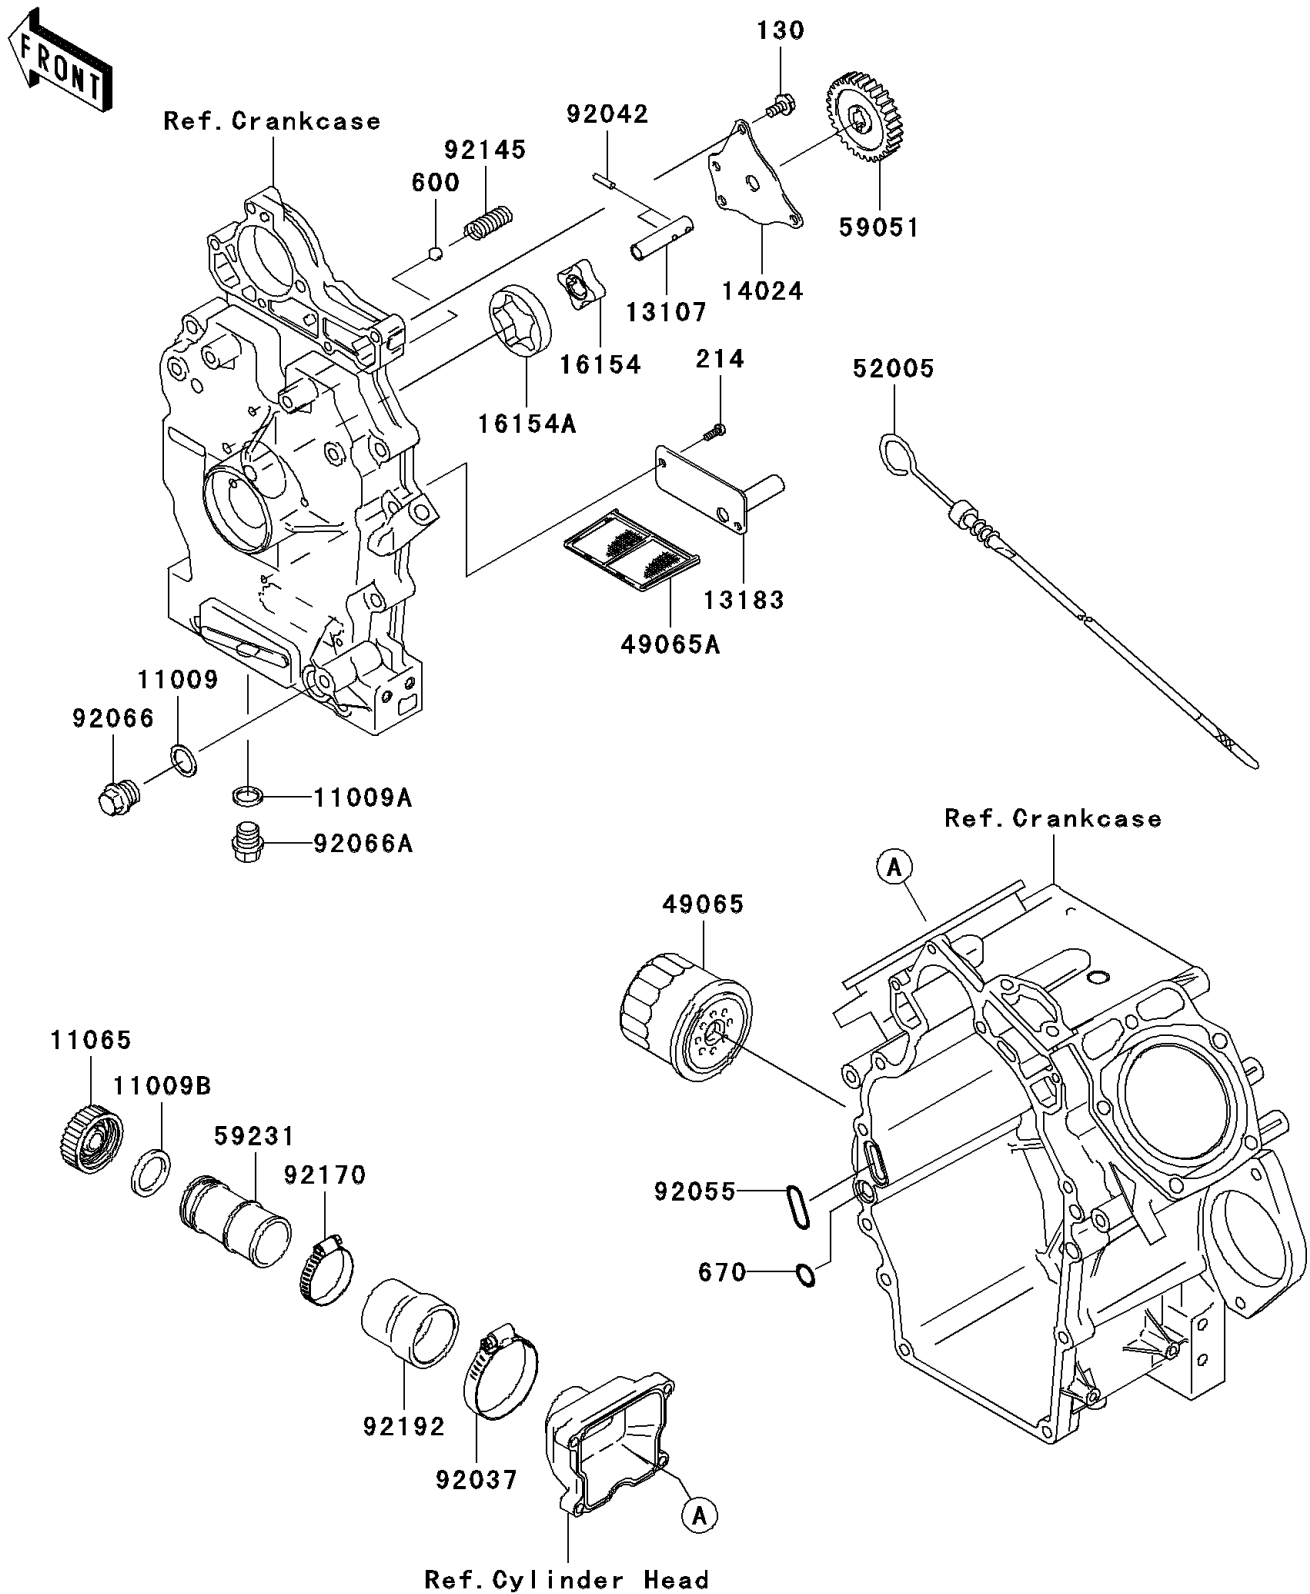

# 2011 Mule 4010 Trans4x4

## PARTS DIAGRAM

### Oil Pump/Oil Filter

E1710

## PARTS LIST

Oil Pump/Oil Filter

**ITEM NAME**

**PART NUMBER**

**QUANTITY**

---