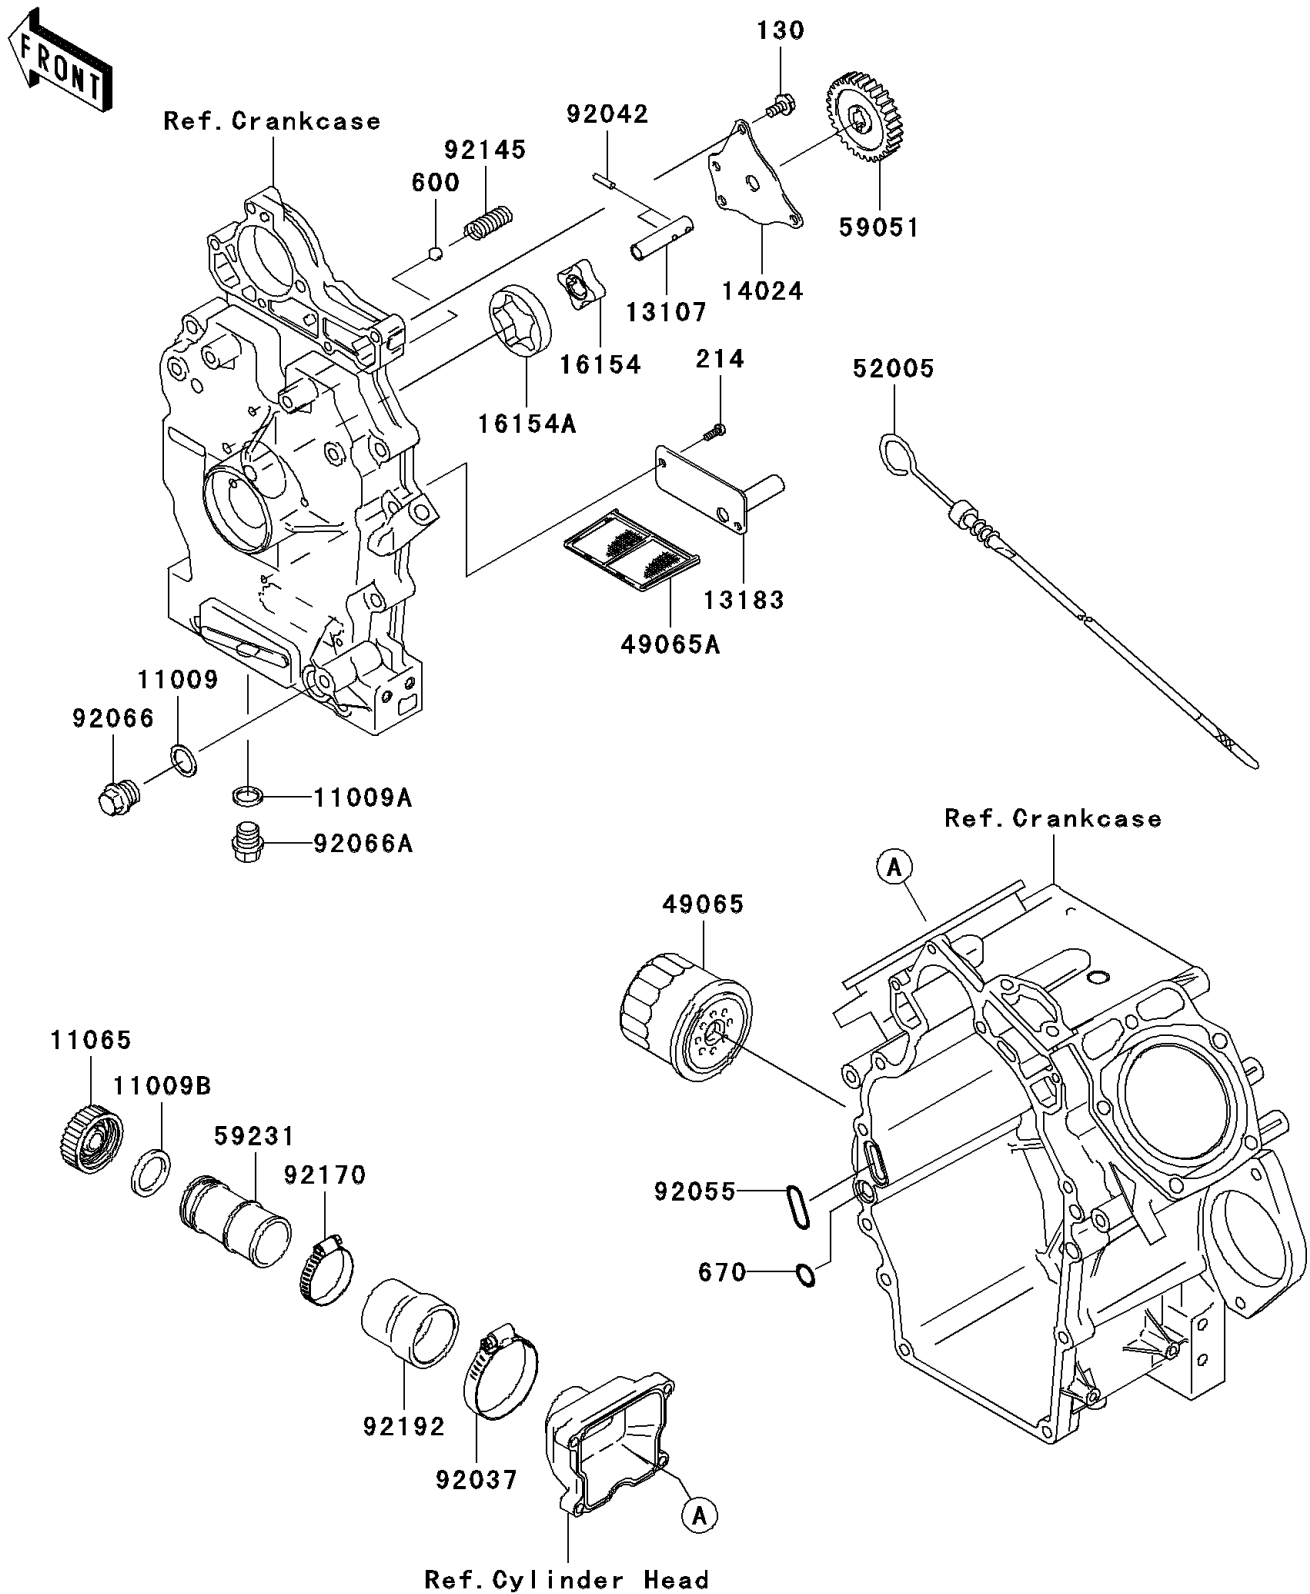

2010 Mule 4010 Trans4x4

PARTS DIAGRAM

Oil Pump/Oil Filter

E1710

2010 Mule 4010 Trans4x4

PARTS LIST

Oil Pump/Oil Filter

ITEM NAME

PART NUMBER

QUANTITY
