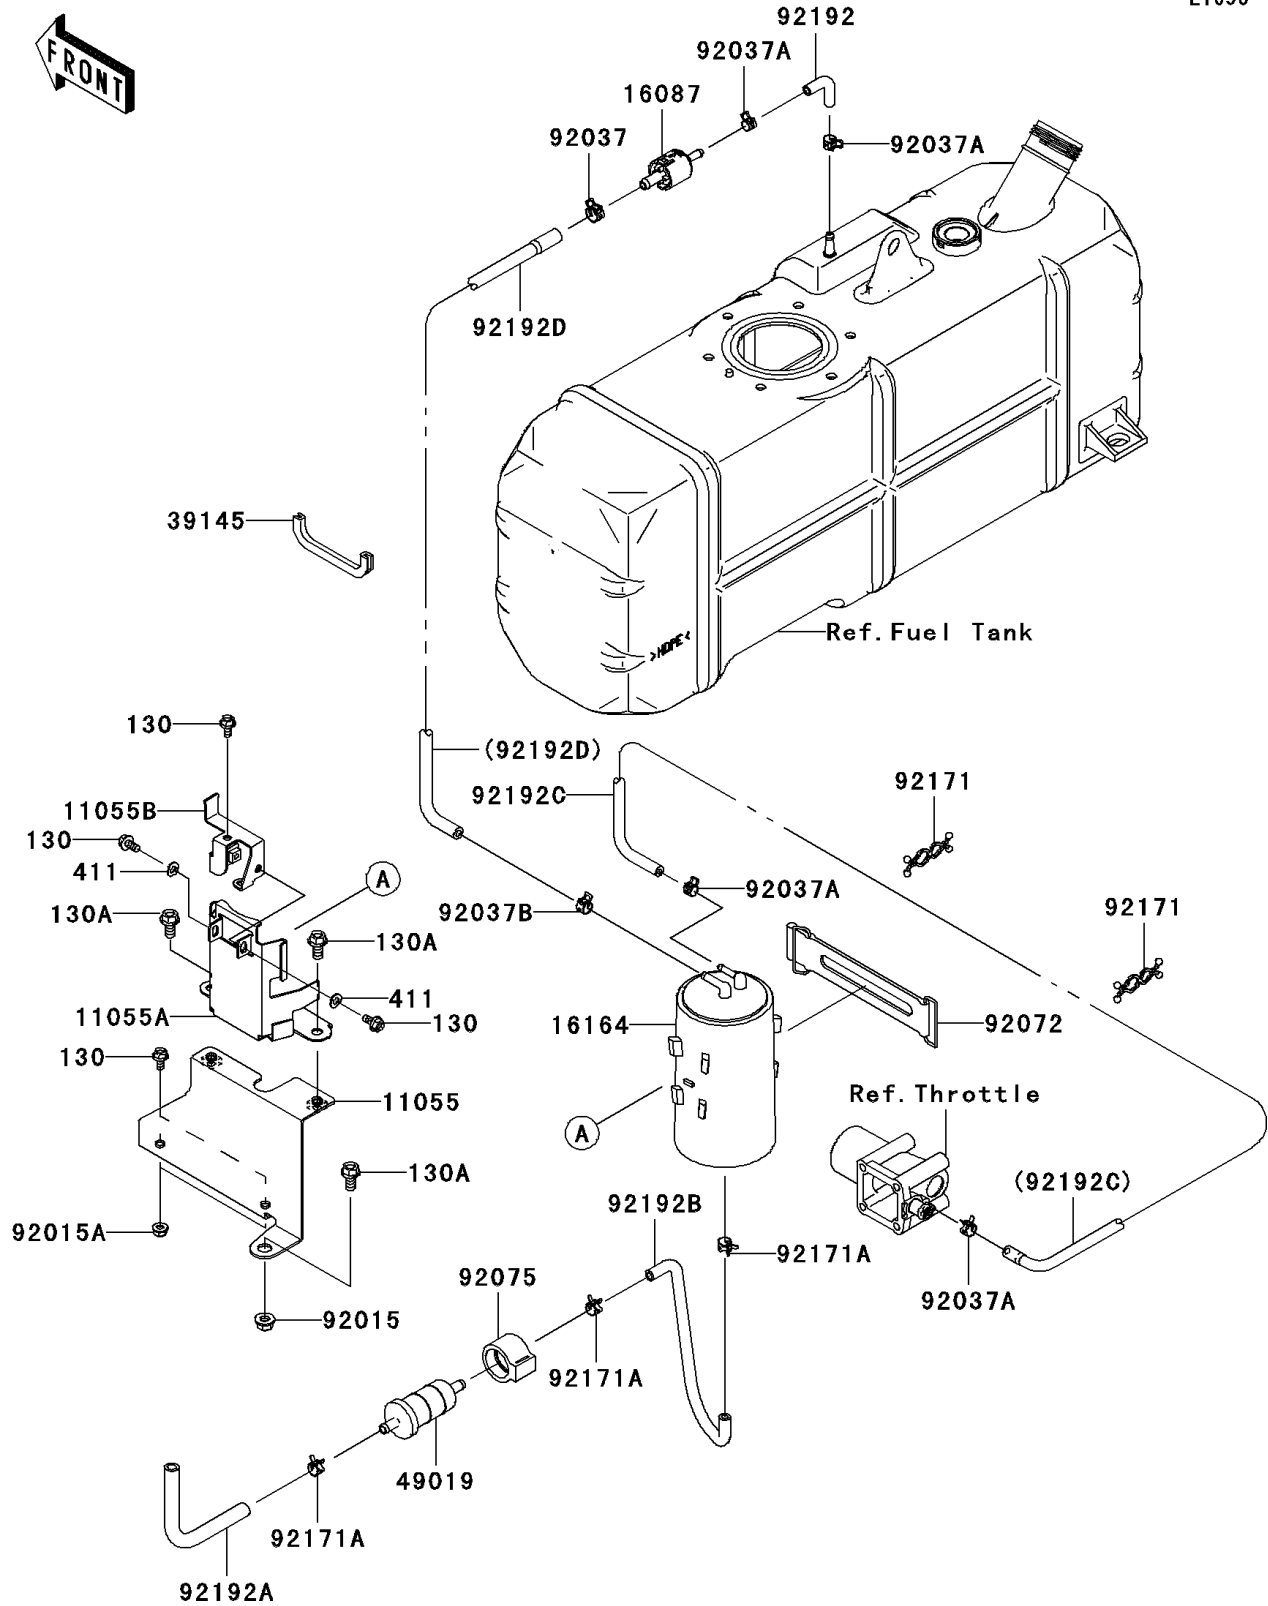

2011 Mule 4010 Trans4x4

PARTS DIAGRAM

Fuel Evaporative System(CA)

E1650

2011 Mule 4010 Trans4x4

PARTS LIST

Fuel Evaporative System(CA)

ITEM NAME

PART NUMBER

QUANTITY
