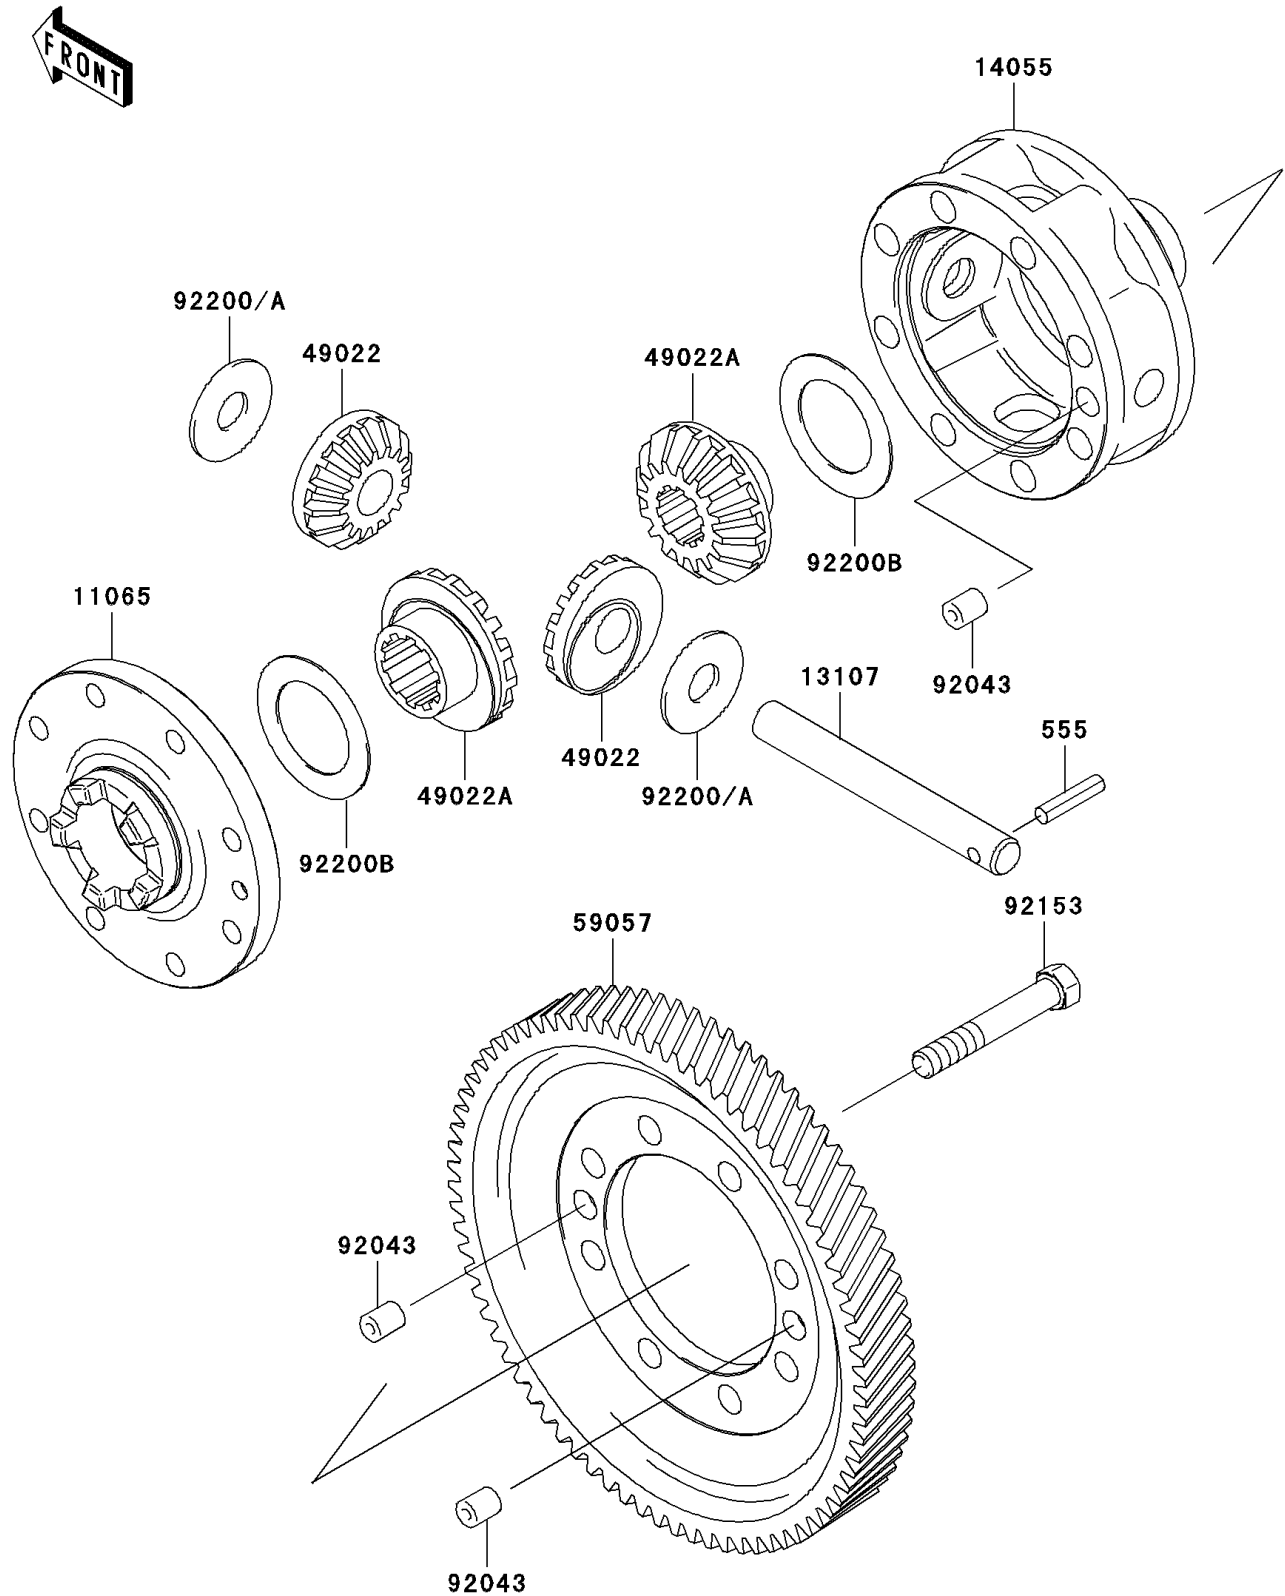

2011 Mule 4010 Trans4x4

PARTS DIAGRAM

Differential

E1451