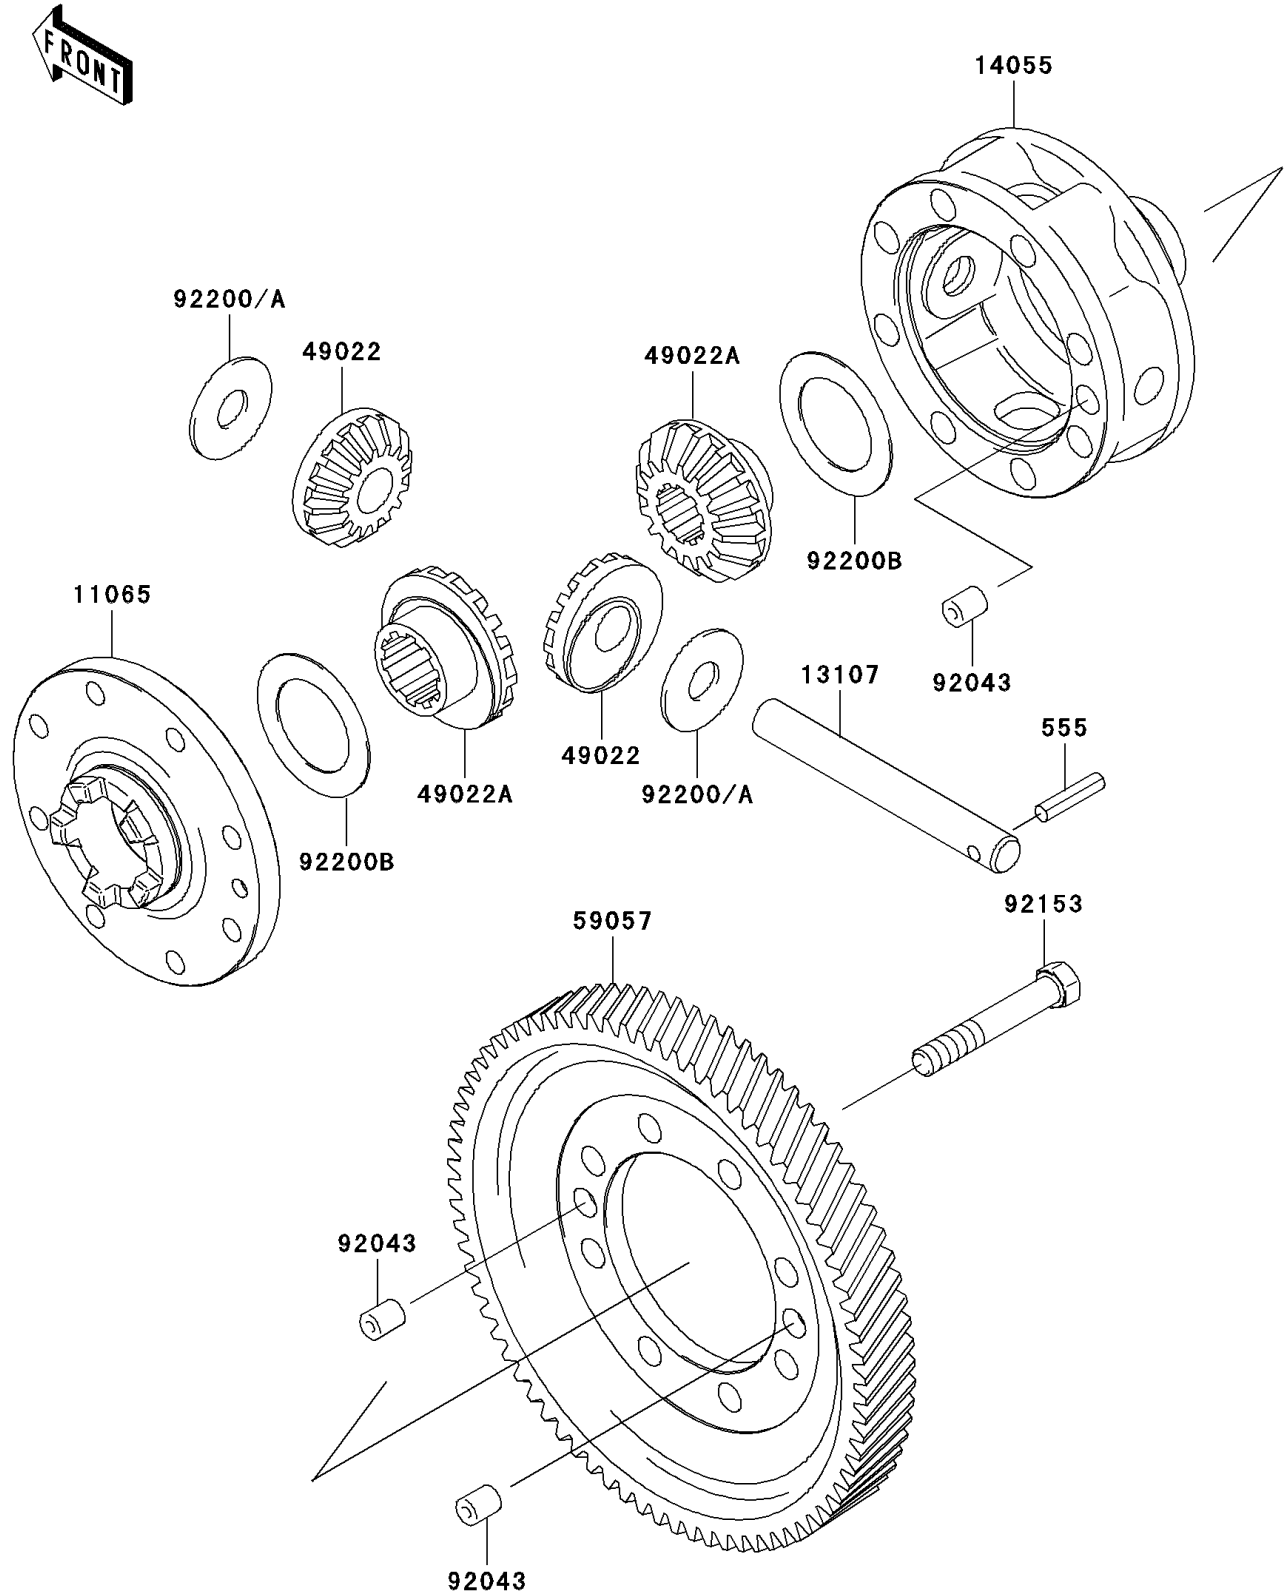

2010 Mule 4010 Trans4x4

PARTS DIAGRAM

Differential

E1451