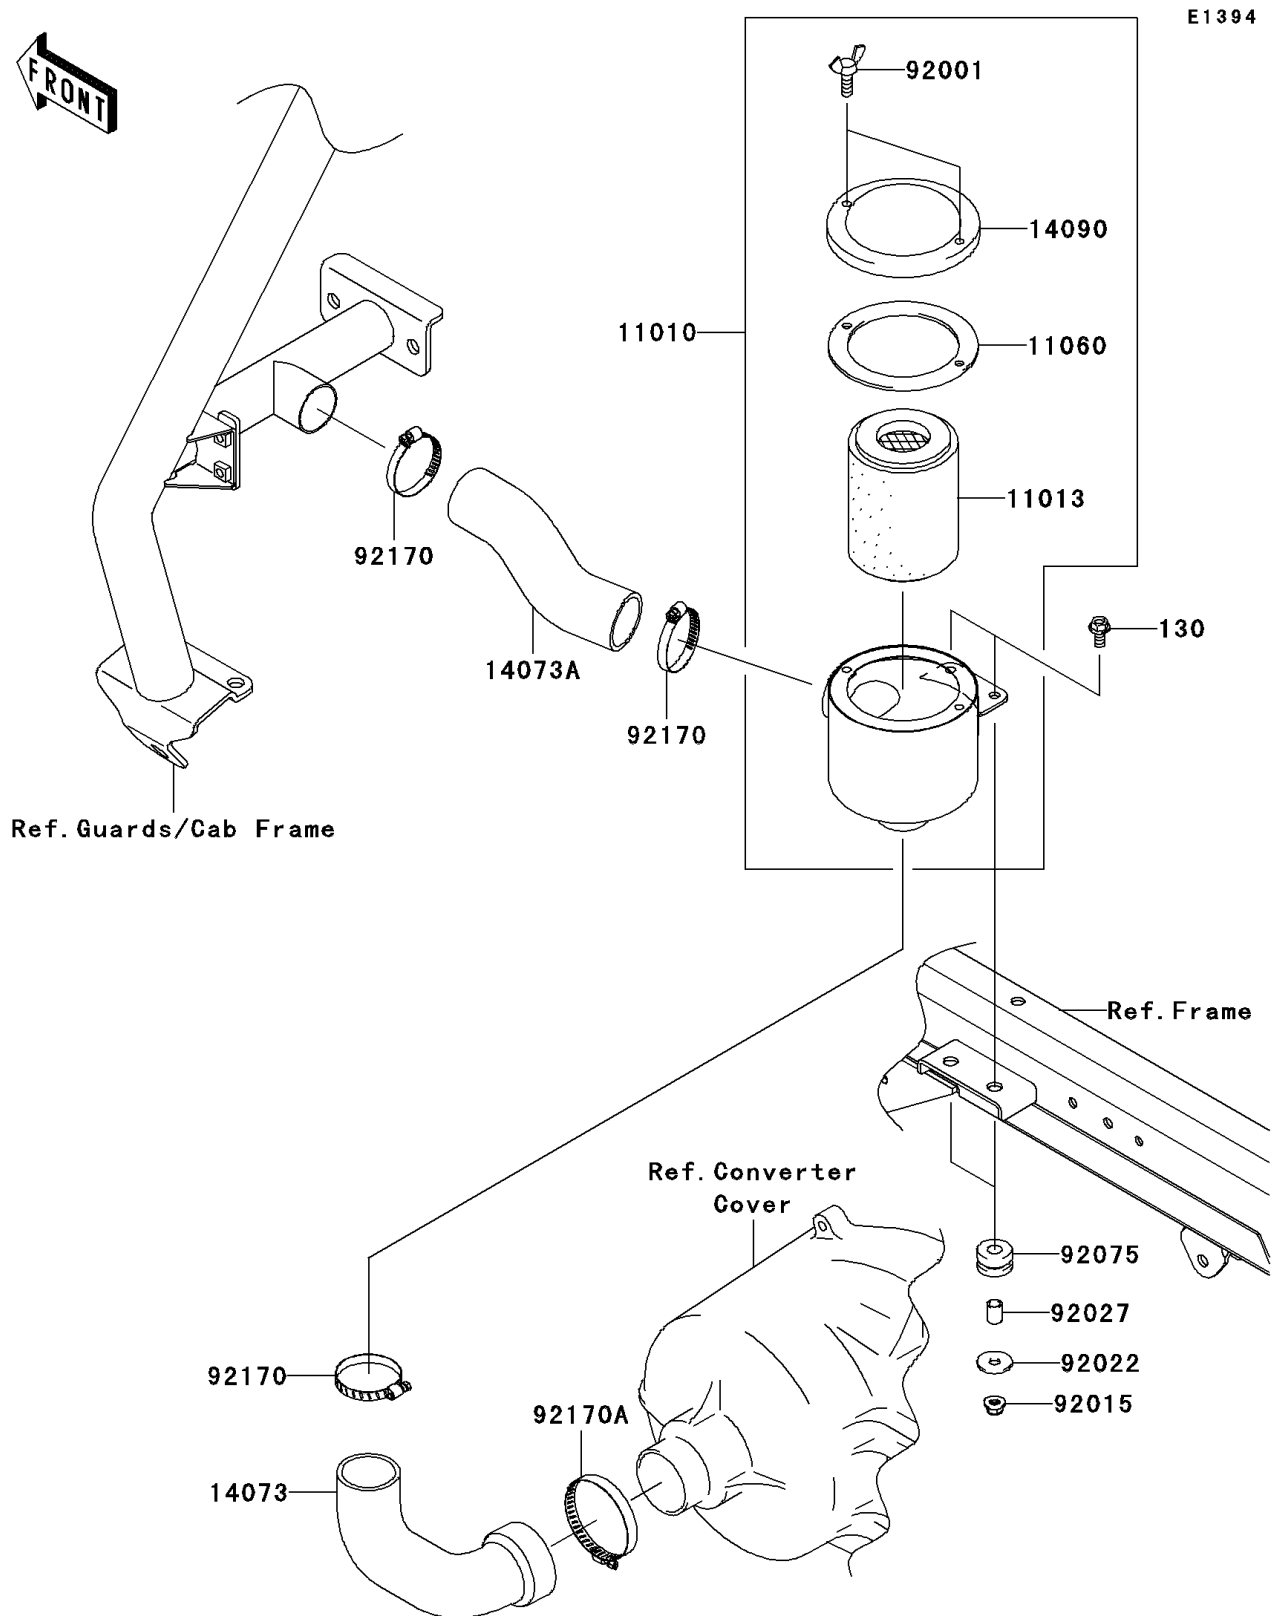

2011 Mule 4010 Trans4x4

PARTS DIAGRAM

Air Cleaner-Belt Converter(R9F-RAFA)

2011 Mule 4010 Trans4x4

PARTS LIST

Air Cleaner-Belt Converter(R9F-RAFA)

ITEM NAME

PART NUMBER

QUANTITY
