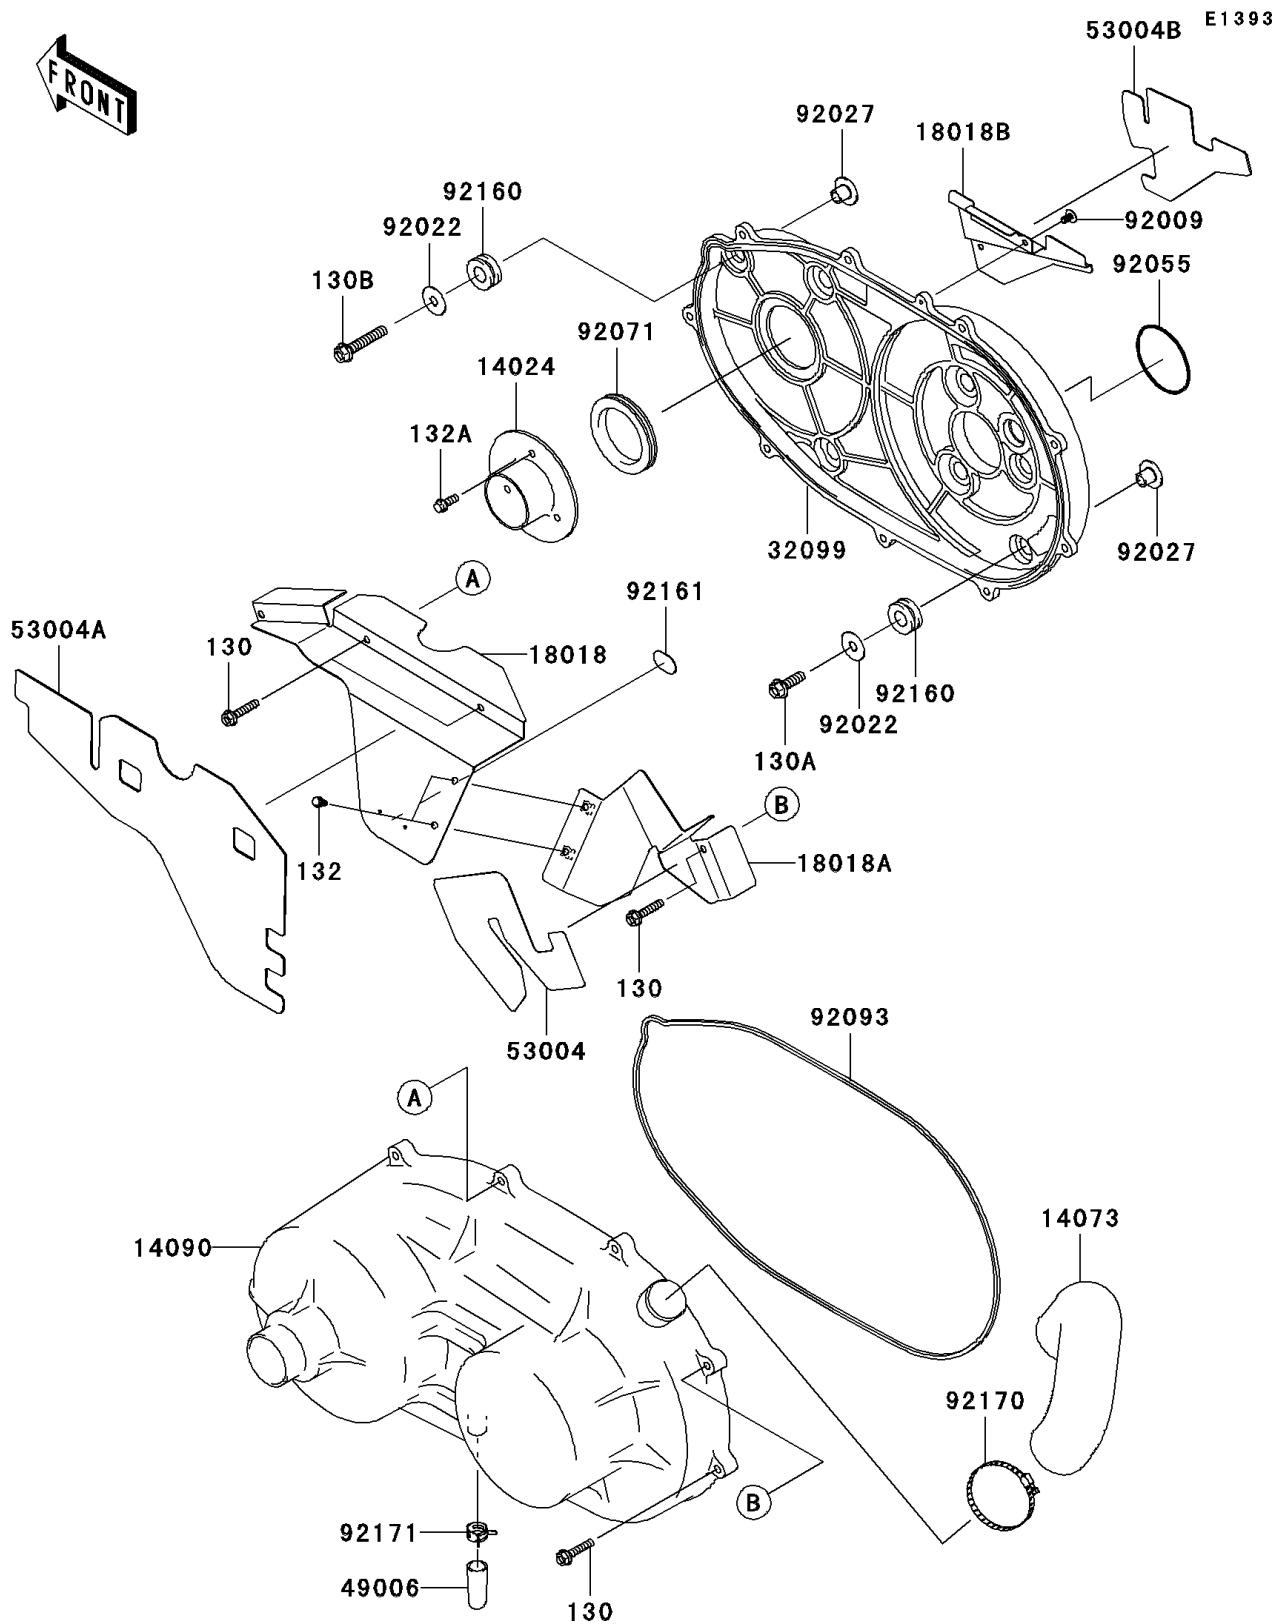

2011 Mule 4010 Trans4x4

PARTS DIAGRAM

Converter Cover

2011 Mule 4010 Trans4x4

PARTS LIST

Converter Cover

ITEM NAME

PART NUMBER

QUANTITY
