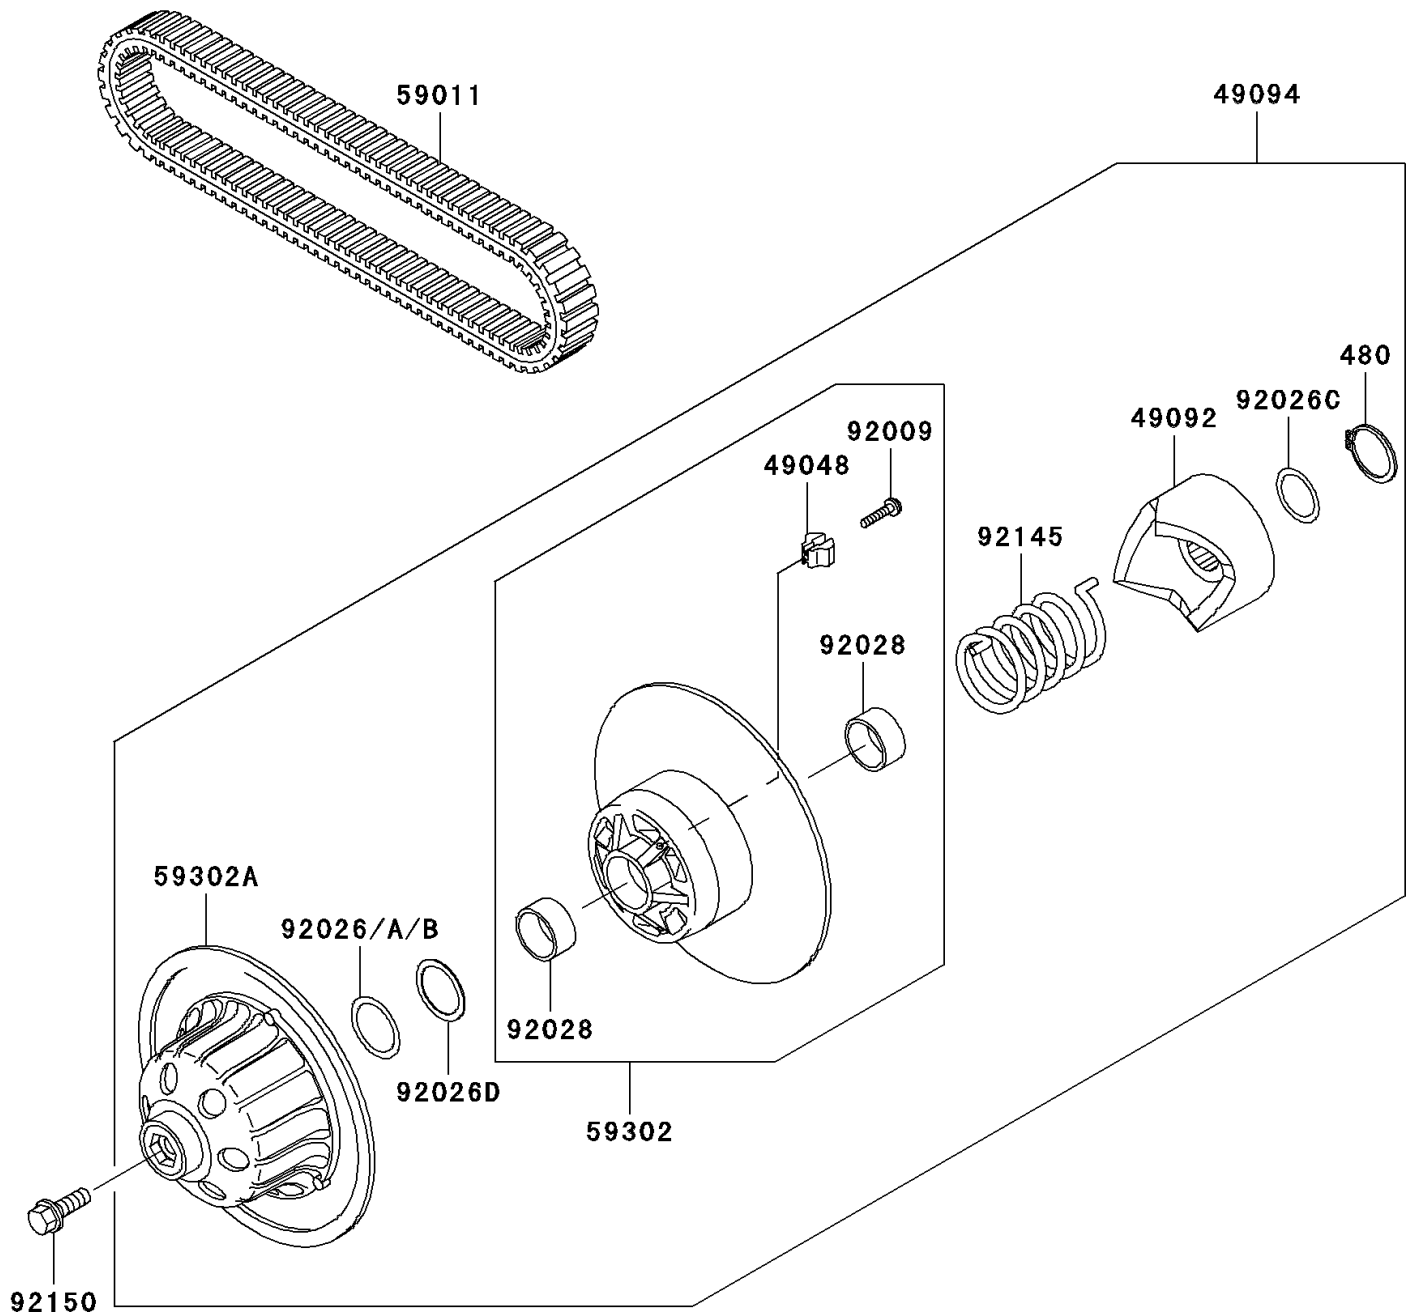

2010 Mule 4010 Trans4x4

PARTS DIAGRAM

Driven Converter/Drive Belt

E1392

2010 Mule 4010 Trans4x4

PARTS LIST

Driven Converter/Drive Belt

ITEM NAME

PART NUMBER

QUANTITY
