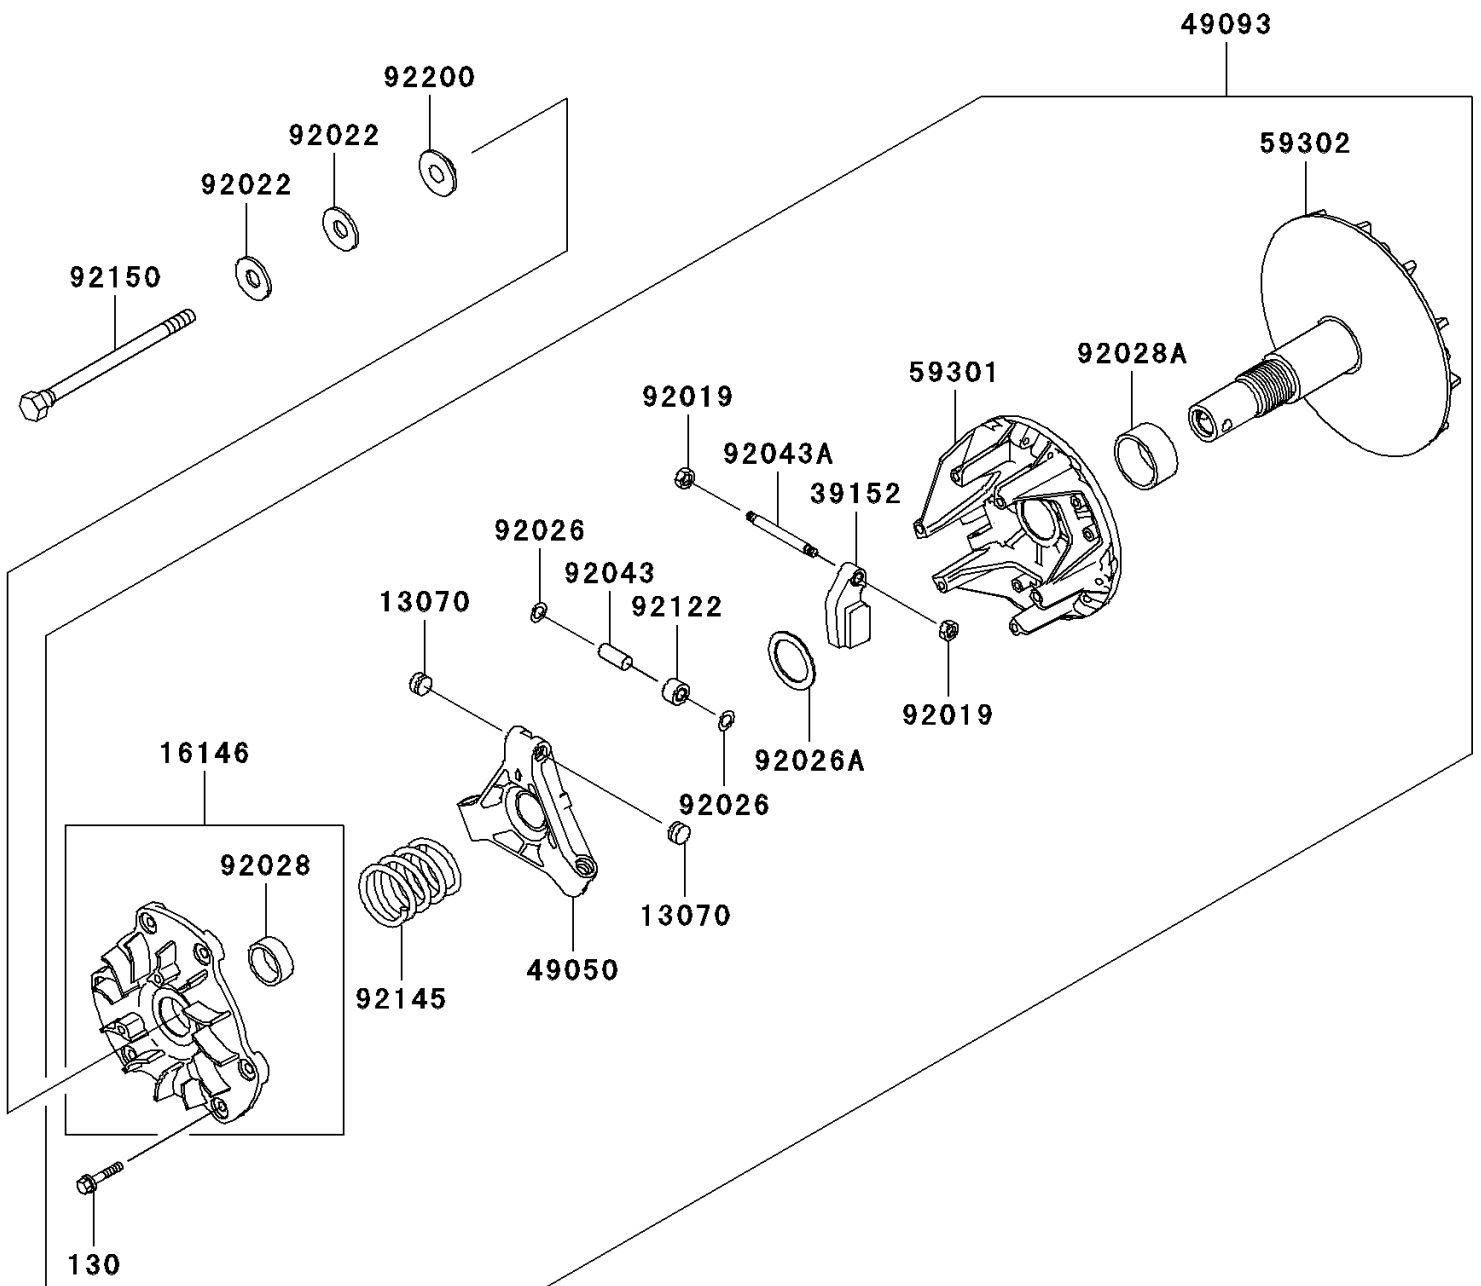

## PARTS DIAGRAM

# 2011 MULE™ 4010 TRANS4x4®

## PARTS LIST

### Drive Converter

ITEM NAME	PART NUMBER	QUANTITY
GUIDE (Ref # 13070)	13070-1330	6
COVER-ASSY (Ref # 16146)	16146-1219	1
WEIGHT-RAMP (Ref # 39152)	39152-1078	3
SPIDER (Ref # 49050)	49050-0013	1
CONVERTER-ASSY-DRIVE (Ref # 49093)	49093-0023	1
SHEAVE-MOVABLE (Ref # 59301)	59301-1060	1
SHEAVE-COMP (Ref # 59302)	59302-1085	1
NUT,LOCK,6MM (Ref # 92019)	92019-008	6
WASHER,SPECIAL CONICAL (Ref # 92022)	92022-1901	2
SPACER (Ref # 92026)	92026-1512	6
SPACER,32.3X44.3X3.6 (Ref # 92026A)	92026-1591	1
BUSHING (Ref # 92028)	92028-1861	1
BUSHING (Ref # 92028A)	92028-1864	1
PIN (Ref # 92043)	92043-1572	3
PIN (Ref # 92043A)	92043-1573	3
ROLLER (Ref # 92122)	92122-1204	3
SPRING,YELLOW PAINT (Ref # 92145)	92145-0639	1
BOLT,12X163.5 (Ref # 92150)	92150-1008	1
WASHER (Ref # 92200)	92200-1401	1
BOLT-FLANGED,6X30 (Ref # 130)	130CA0630	6