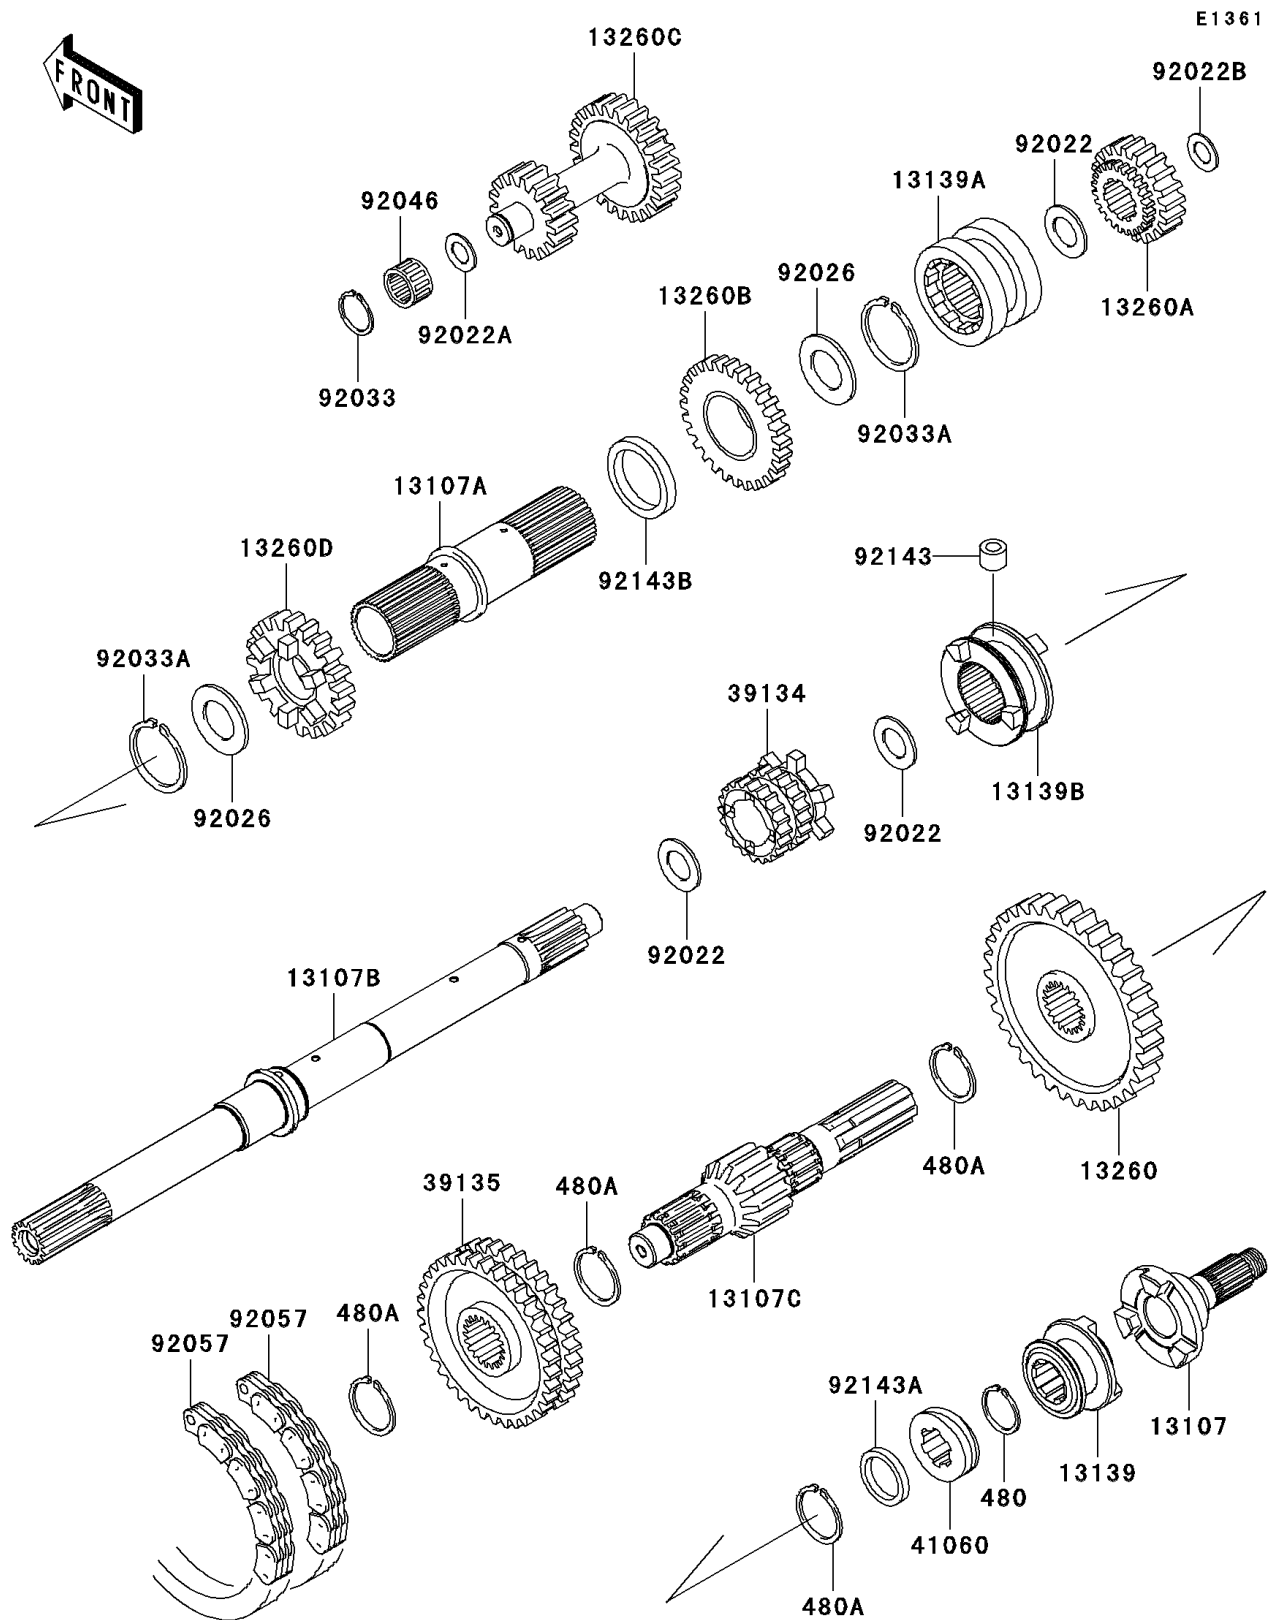

2010 Mule 4010 Trans4x4

PARTS DIAGRAM

Transmission

2010 Mule 4010 Trans4x4

PARTS LIST

Transmission

ITEM NAME

PART NUMBER

QUANTITY
