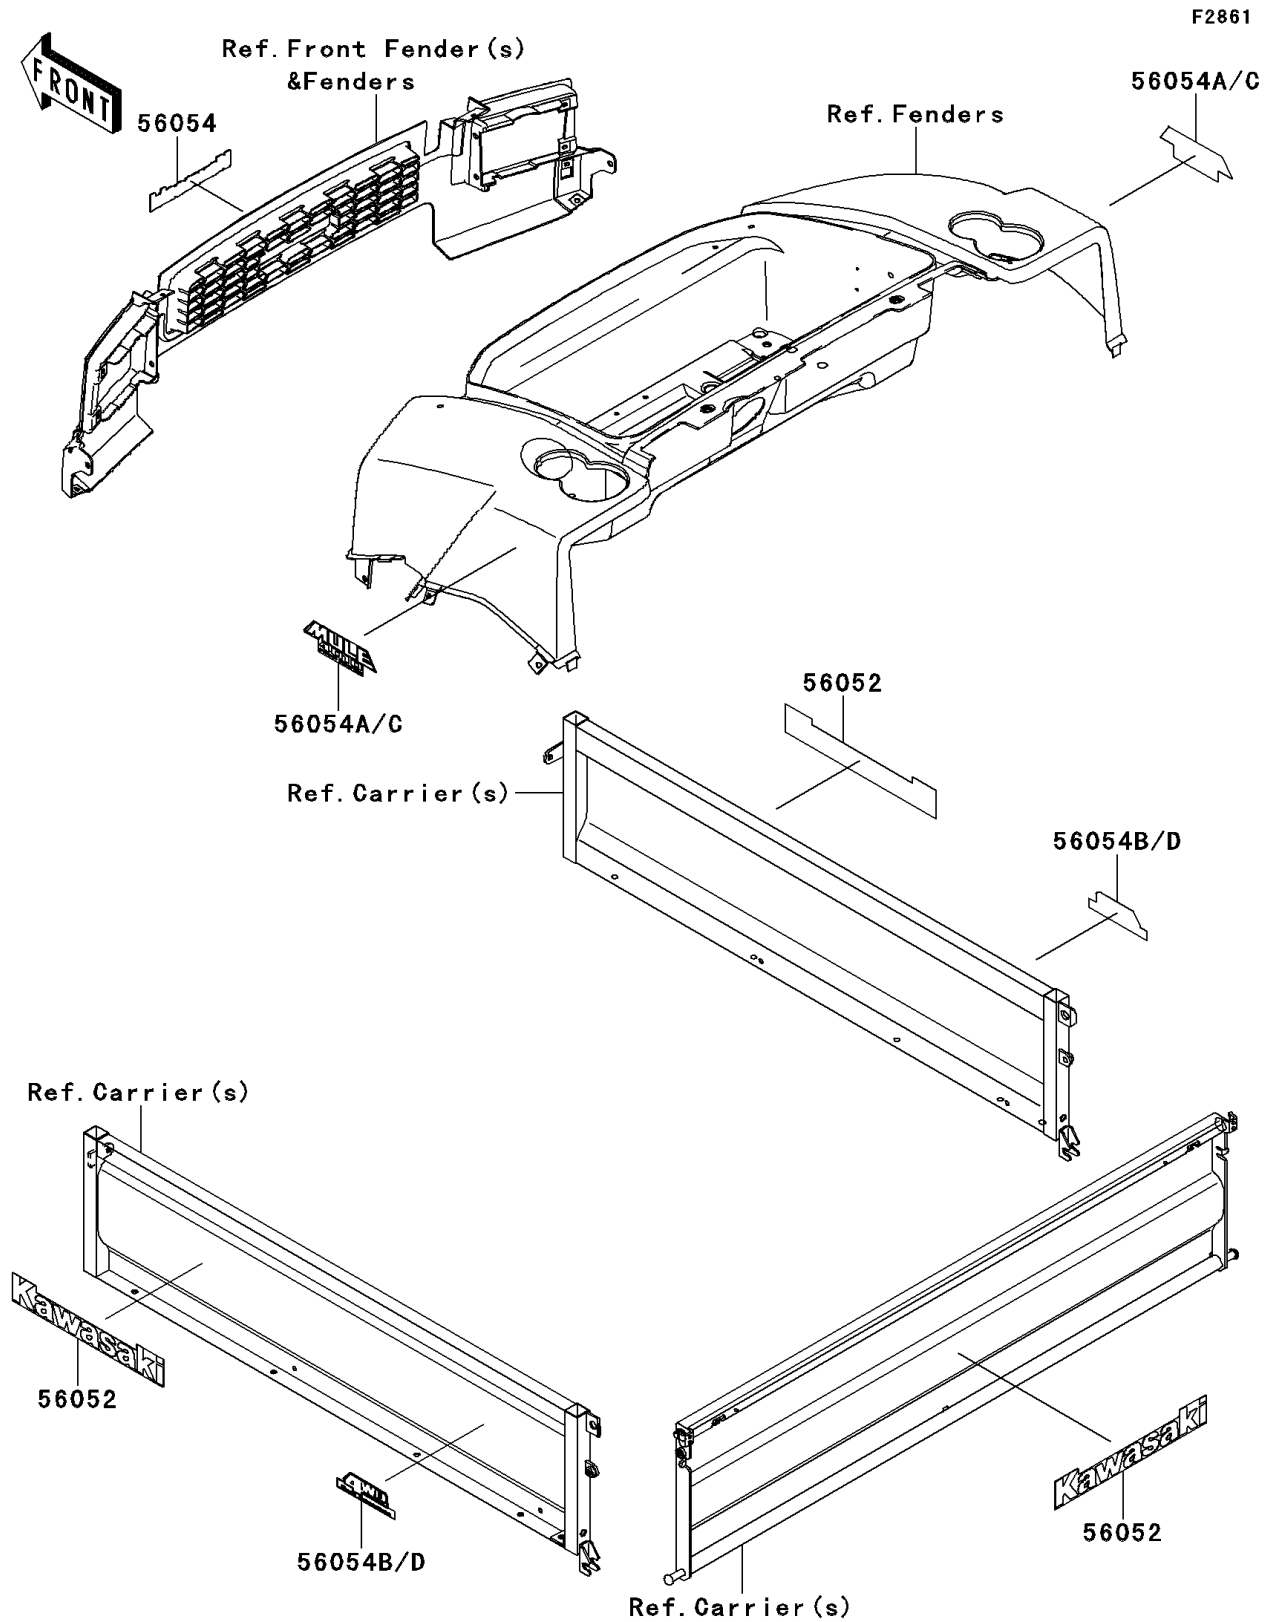

2009 Mule 4010 4x4

PARTS DIAGRAM

Decals

2009 Mule 4010 4x4

PARTS LIST

Decals

ITEM NAME

PART NUMBER

QUANTITY
