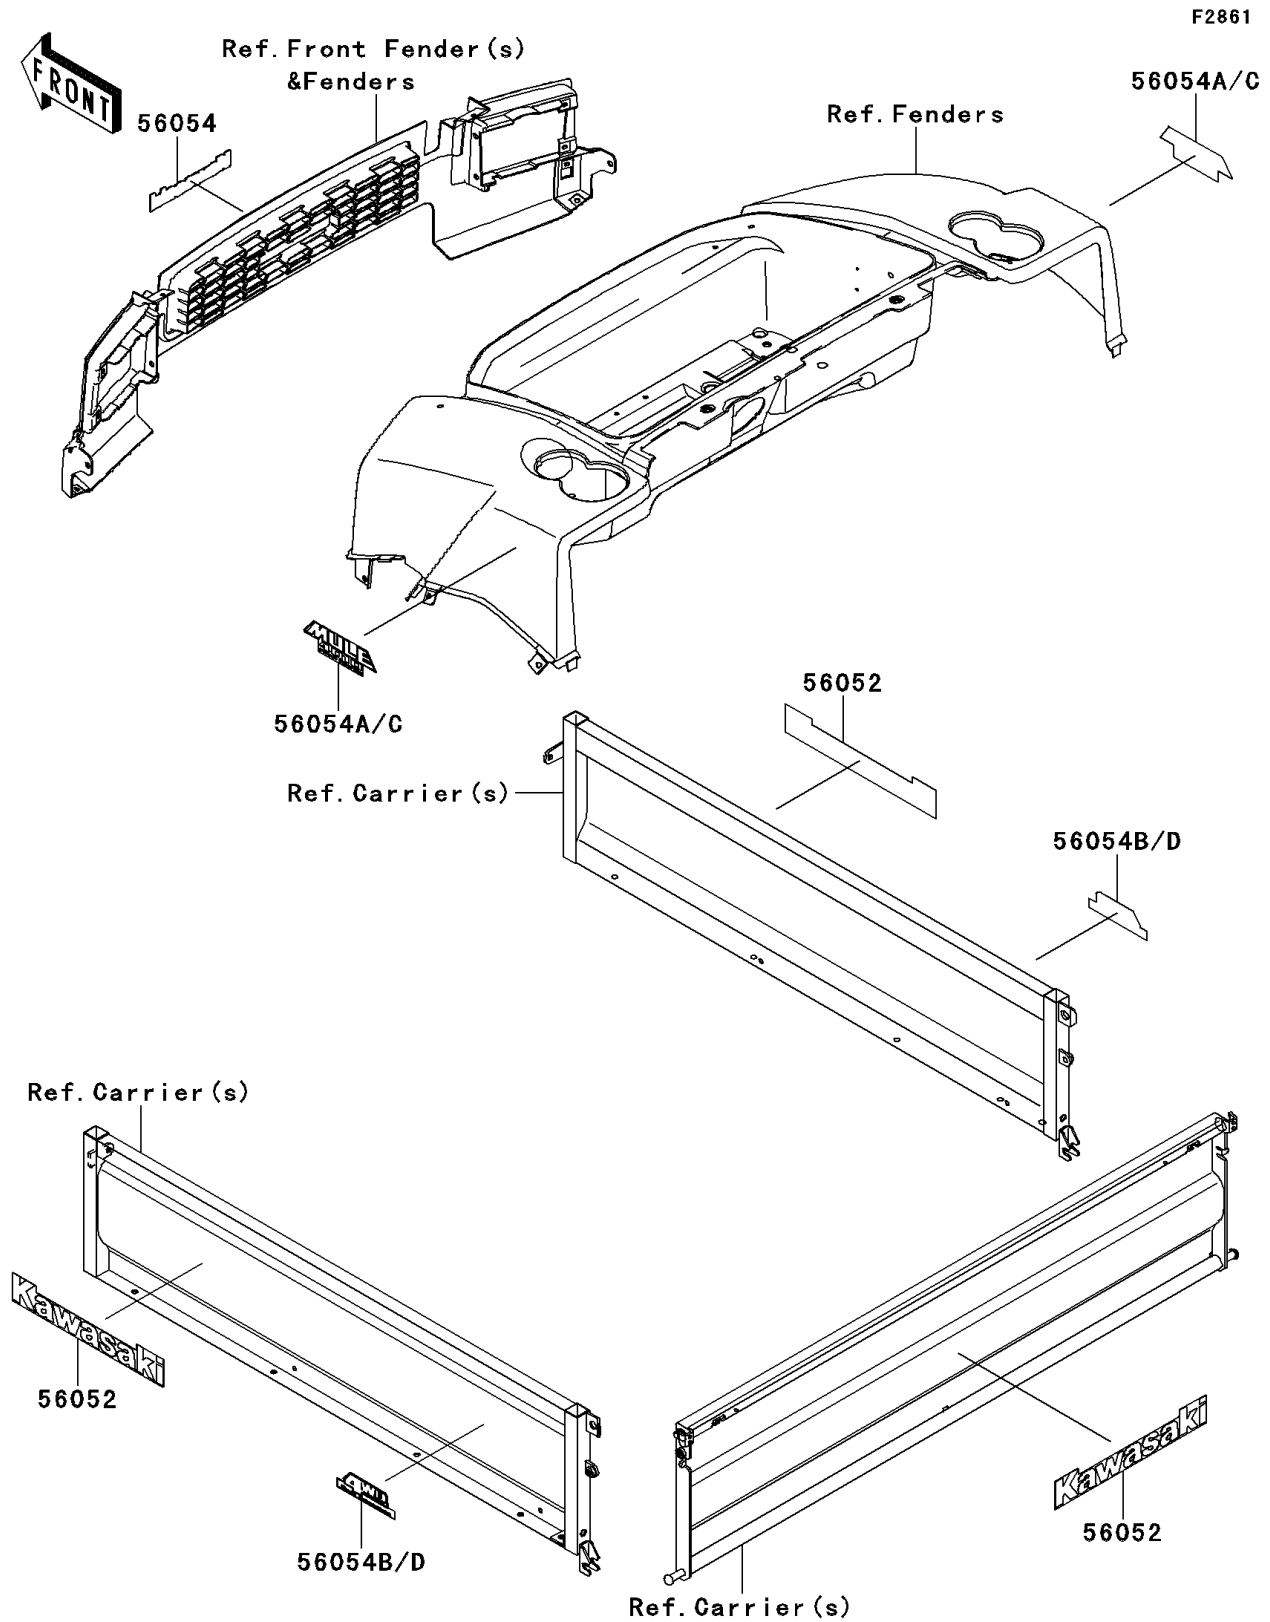

2009 Mule 4010 4x4

PARTS DIAGRAM

Decals

2009 Mule 4010 4x4

PARTS LIST

Decals

ITEM NAME	PART NUMBER	QUANTITY
MARK,KAWASAKI (Ref # 56052)	56052-1809	3
MARK,FRONT GRILL,KAWASAKI (Ref # 56054)	56054-0216	1
MARK,FR FENDER,MULE 4010 (Ref # 56054A)	56054-0223	2
MARK,SIDE PLATE,4WD (Ref # 56054B)	56054-0319	2