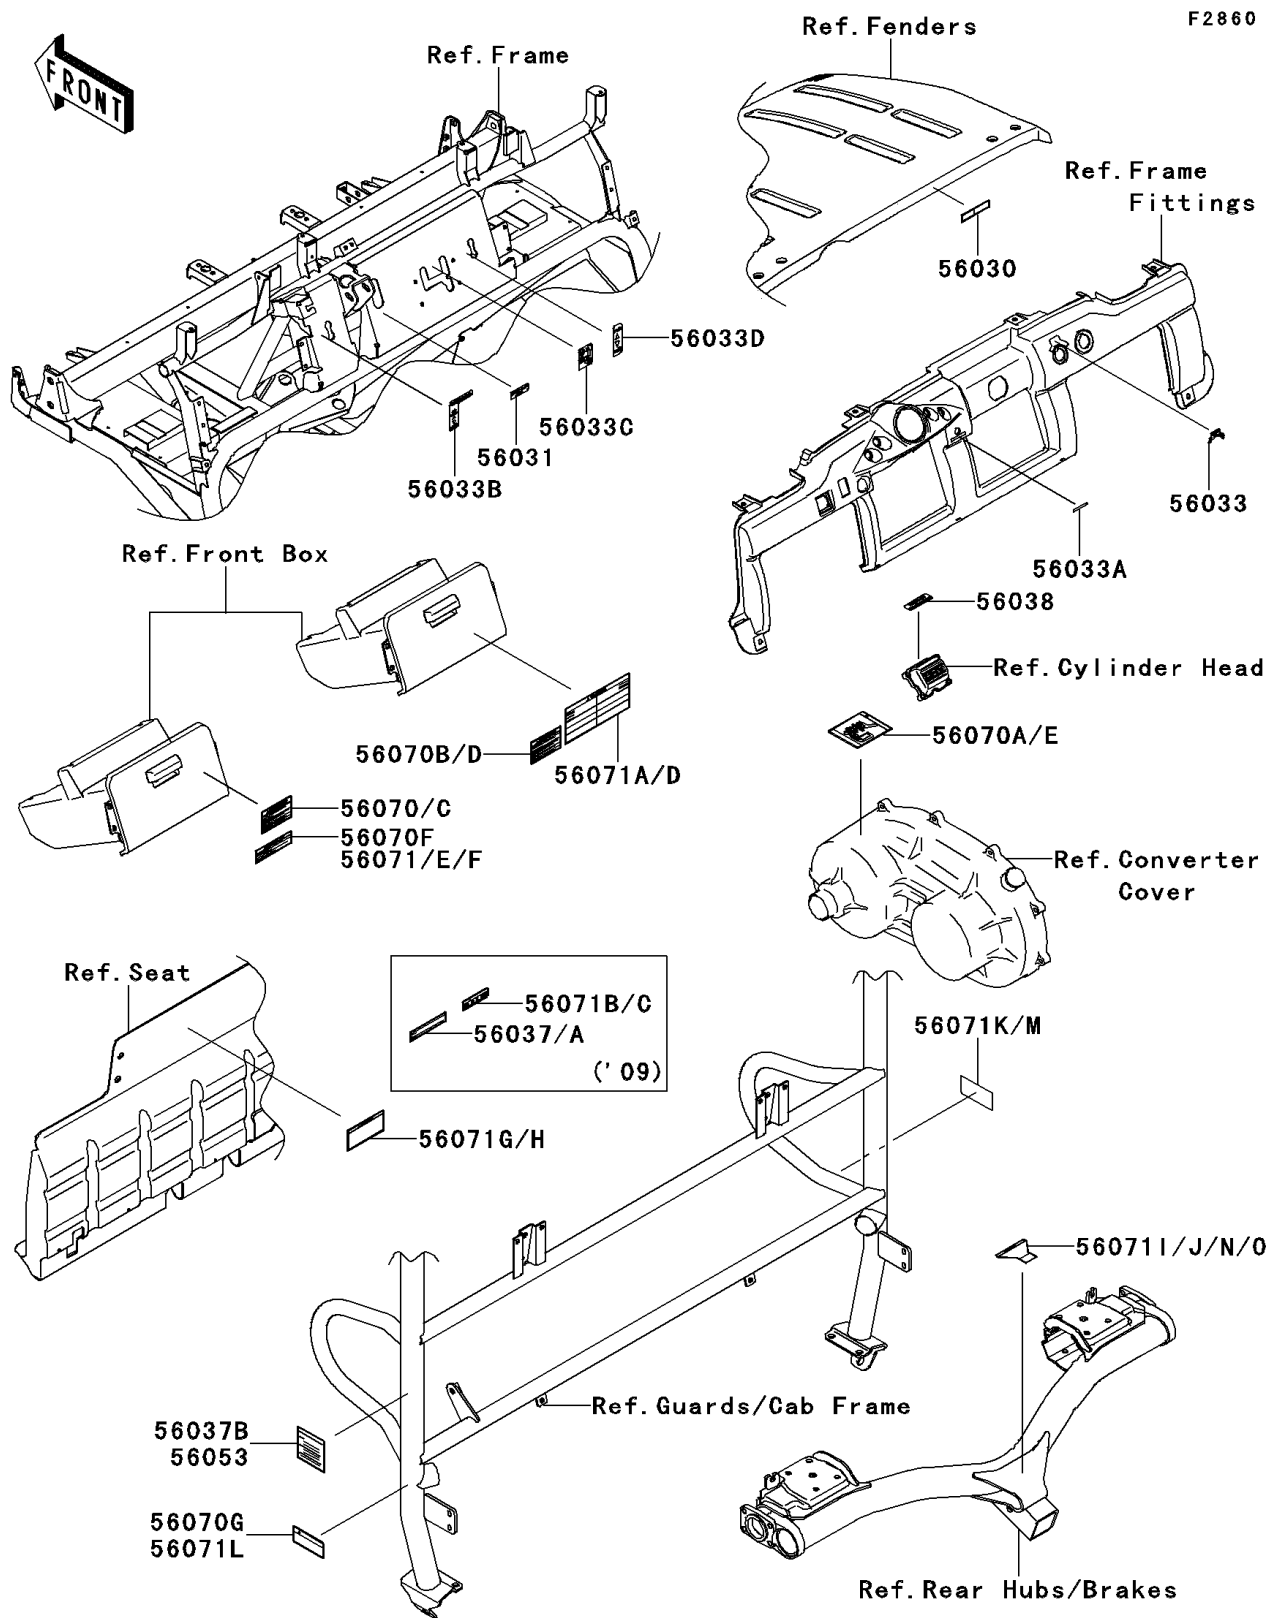

## PARTS DIAGRAM

Labels

# 2013 MULE™ 4010 4x4

## PARTS LIST

### Labels

ITEM NAME	PART NUMBER	QUANTITY
LABEL,OPERATING HOOD (Ref # 56030)	56030-0267	1
LABEL-MANUAL,BRAKE FLUID LEVEL (Ref # 56031)	56031-1818	1
LABEL-MANUAL,IGNITION (Ref # 56033)	56033-0212	1
LABEL-MANUAL,POWER STEERING (Ref # 56033A)	56033-0213	1
LABEL-MANUAL,DIFF MODE (Ref # 56033B)	56033-1183	1
LABEL-MANUAL,SHIFT (Ref # 56033C)	56033-1186	1
LABEL-MANUAL,2WD/4WD (Ref # 56033D)	56033-1187	1
LABEL-BRAND (Ref # 56038)	56038-2782	1
LABEL-SPECIFICATION,TIRE (Ref # 56053)	56053-7534	1
LABEL-WARNING,OFF-HIGHWAY (Ref # 56070)	56070-0050	1
LABEL-WARNING,HOT SURFACES (Ref # 56070A)	56070-0051	1
LABEL-WARNING,BONNET OPERATION (Ref # 56070B)	56070-0053	1
LABEL-WARNING,BED RAISED (Ref # 56070G)	56070-7515	1
LABEL-WARNING,GENERAL (Ref # 56071A)	56071-0101	1
LABEL-WARNING,SHIFT CAUTION (Ref # 56071E)	56071-0128	1
LABEL-WARNING,CARGO BED (Ref # 56071G)	56071-0136	1
LABEL-WARNING,TRAILER HITCH (Ref # 56071I)	56071-0332	1
LABEL-WARNING,GASOLINE (Ref # 56071K)	56071-7501	1
LABEL-WARNING,TRAILER HITCH (Ref # 56071N)	56071-7511	1
LABEL-WARNING,TRAILER HITCH,FRN (Ref # 56071O)	56071-7512	1