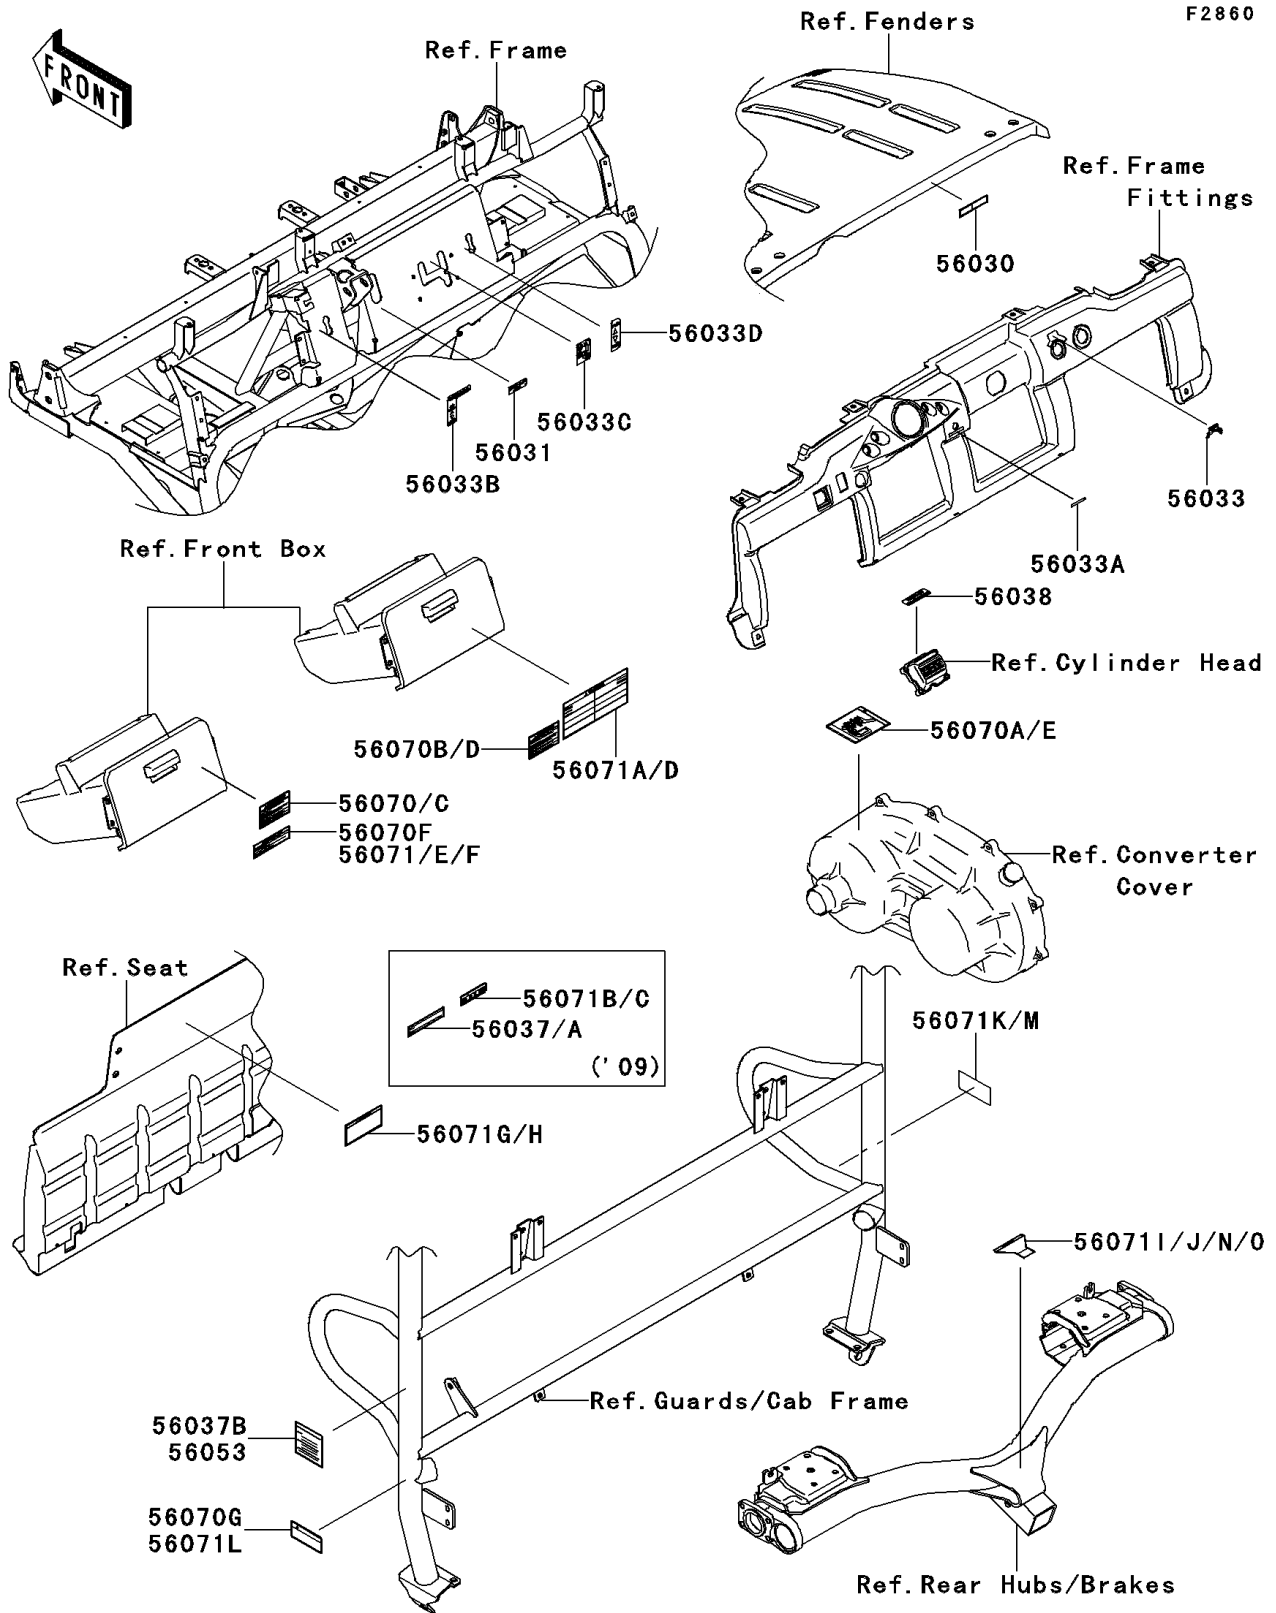

2009 Mule 4010 4x4

PARTS DIAGRAM

Labels

2009 Mule 4010 4x4

PARTS LIST

Labels

ITEM NAME	PART NUMBER	QUANTITY
LABEL,OPERATING HOOD (Ref # 56030)	56030-0267	1
LABEL-MANUAL,BRAKE FLUID LEVEL (Ref # 56031)	56031-1818	1
LABEL-MANUAL,IGNITION (Ref # 56033)	56033-0212	1
LABEL-MANUAL,POWER STEERING (Ref # 56033A)	56033-0213	1
LABEL-MANUAL,DIFF MODE (Ref # 56033B)	56033-1183	1
LABEL-MANUAL,SHIFT (Ref # 56033C)	56033-1186	1
LABEL-MANUAL,2WD/4WD (Ref # 56033D)	56033-1187	1
LABEL-SPECIFICATION,CARGO BED (Ref # 56037)	56037-1576	1
LABEL-SPECIFICATION,CARGO BED,FRN (Ref # 56037A)	56037-1903	1
LABEL-BRAND (Ref # 56038)	56038-2782	1
LABEL-SPECIFICATION,TIRE (Ref # 56053)	56053-7534	1
LABEL-WARNING,OFF-HIGHWAY (Ref # 56070)	56070-0050	1
LABEL-WARNING,HOT SURFACES (Ref # 56070A)	56070-0051	1
LABEL-WARNING,BONNET OPERATION (Ref # 56070B)	56070-0053	1
LABEL-WARNING,SHIFT CAUTION,FRN (Ref # 56070F)	56070-1211	1
LABEL-WARNING,BED RAISED (Ref # 56070G)	56070-7515	1
LABEL-WARNING,SHIFT CAUTION (Ref # 56071)	56071-0088	1
LABEL-WARNING,GENERAL (Ref # 56071A)	56071-0101	1
LABEL-WARNING,CARGO BED (Ref # 56071B)	56071-0107	1
LABEL-WARNING,CARGO BED,FRN (Ref # 56071C)	56071-0108	1
LABEL-WARNING,GASOLINE (Ref # 56071K)	56071-7501	1
LABEL-WARNING,TRAILER HITCH (Ref # 56071N)	56071-7511	1
LABEL-WARNING,TRAILER HITCH,FRN (Ref # 56071O)	56071-7512	1