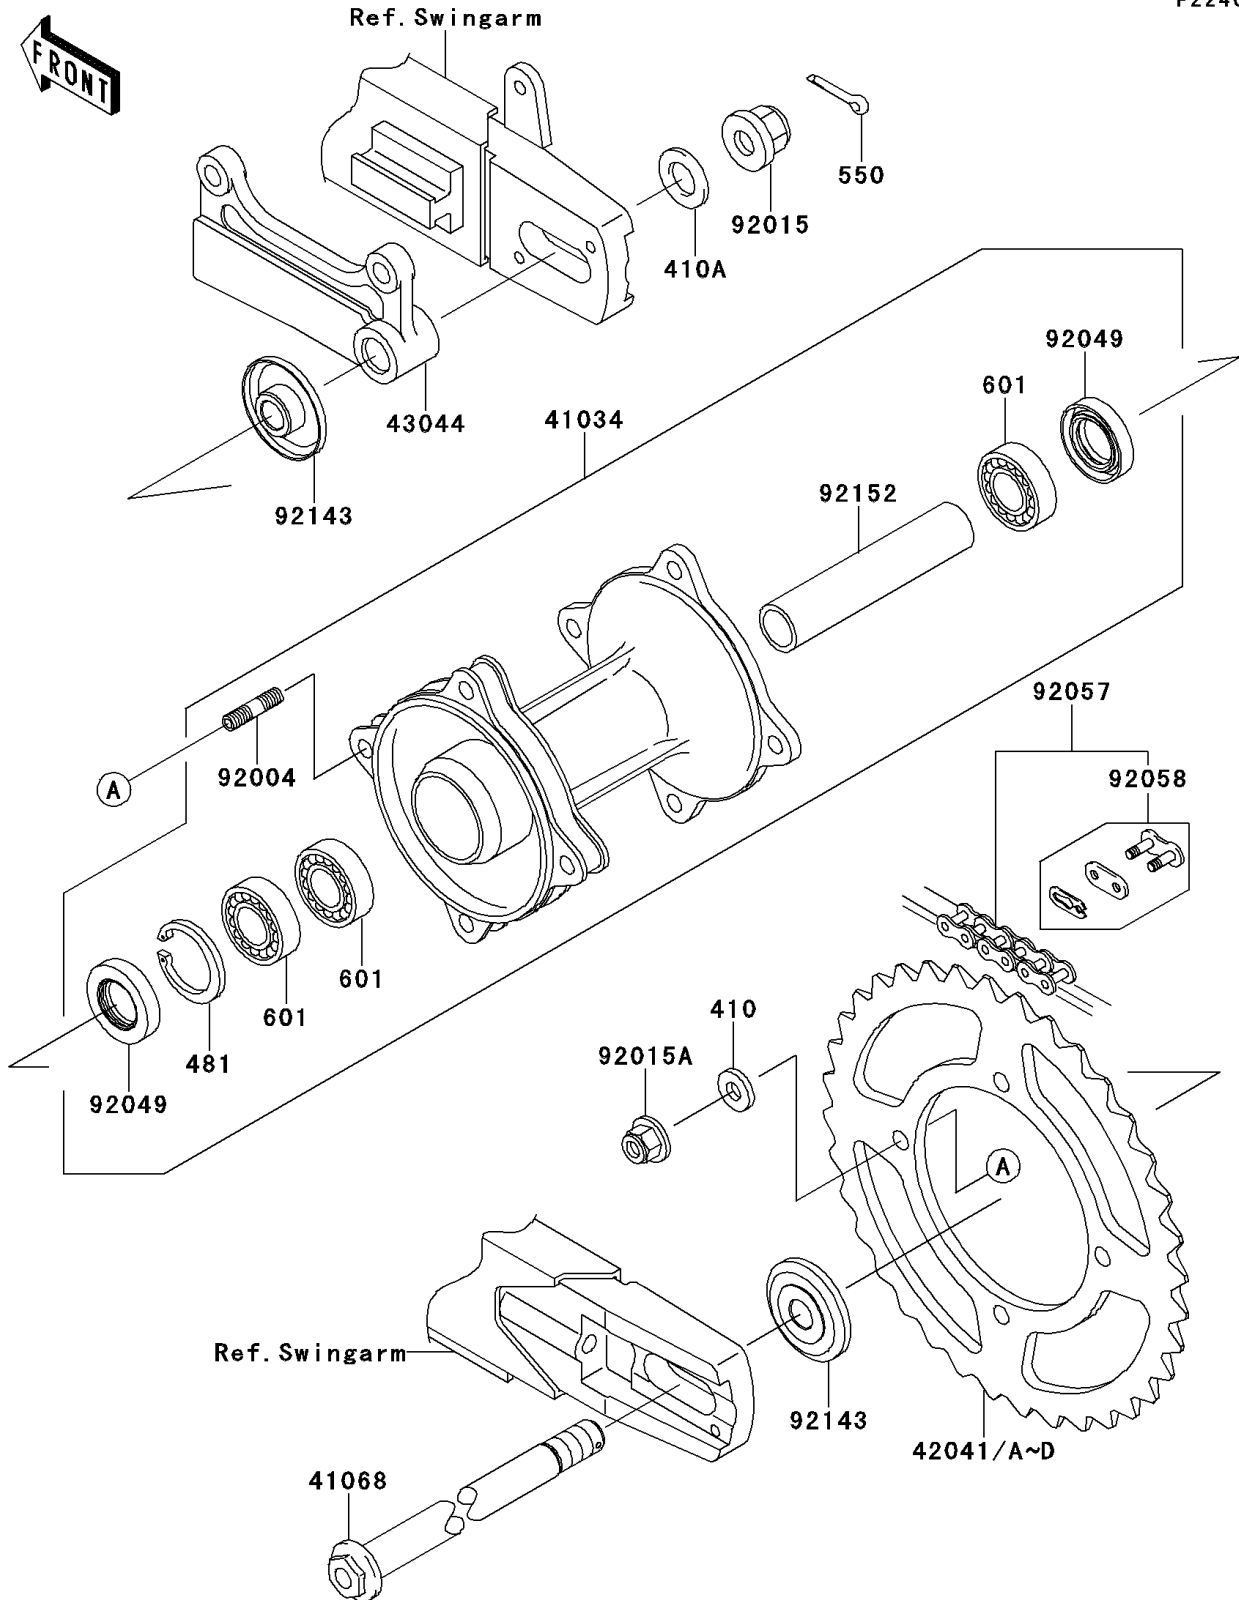

2011 KX™ 85

PARTS DIAGRAM

Rear Hub

F2240

2011 KX™ 85

PARTS LIST

Rear Hub

ITEM NAME	PART NUMBER	QUANTITY
-----------	-------------	----------
