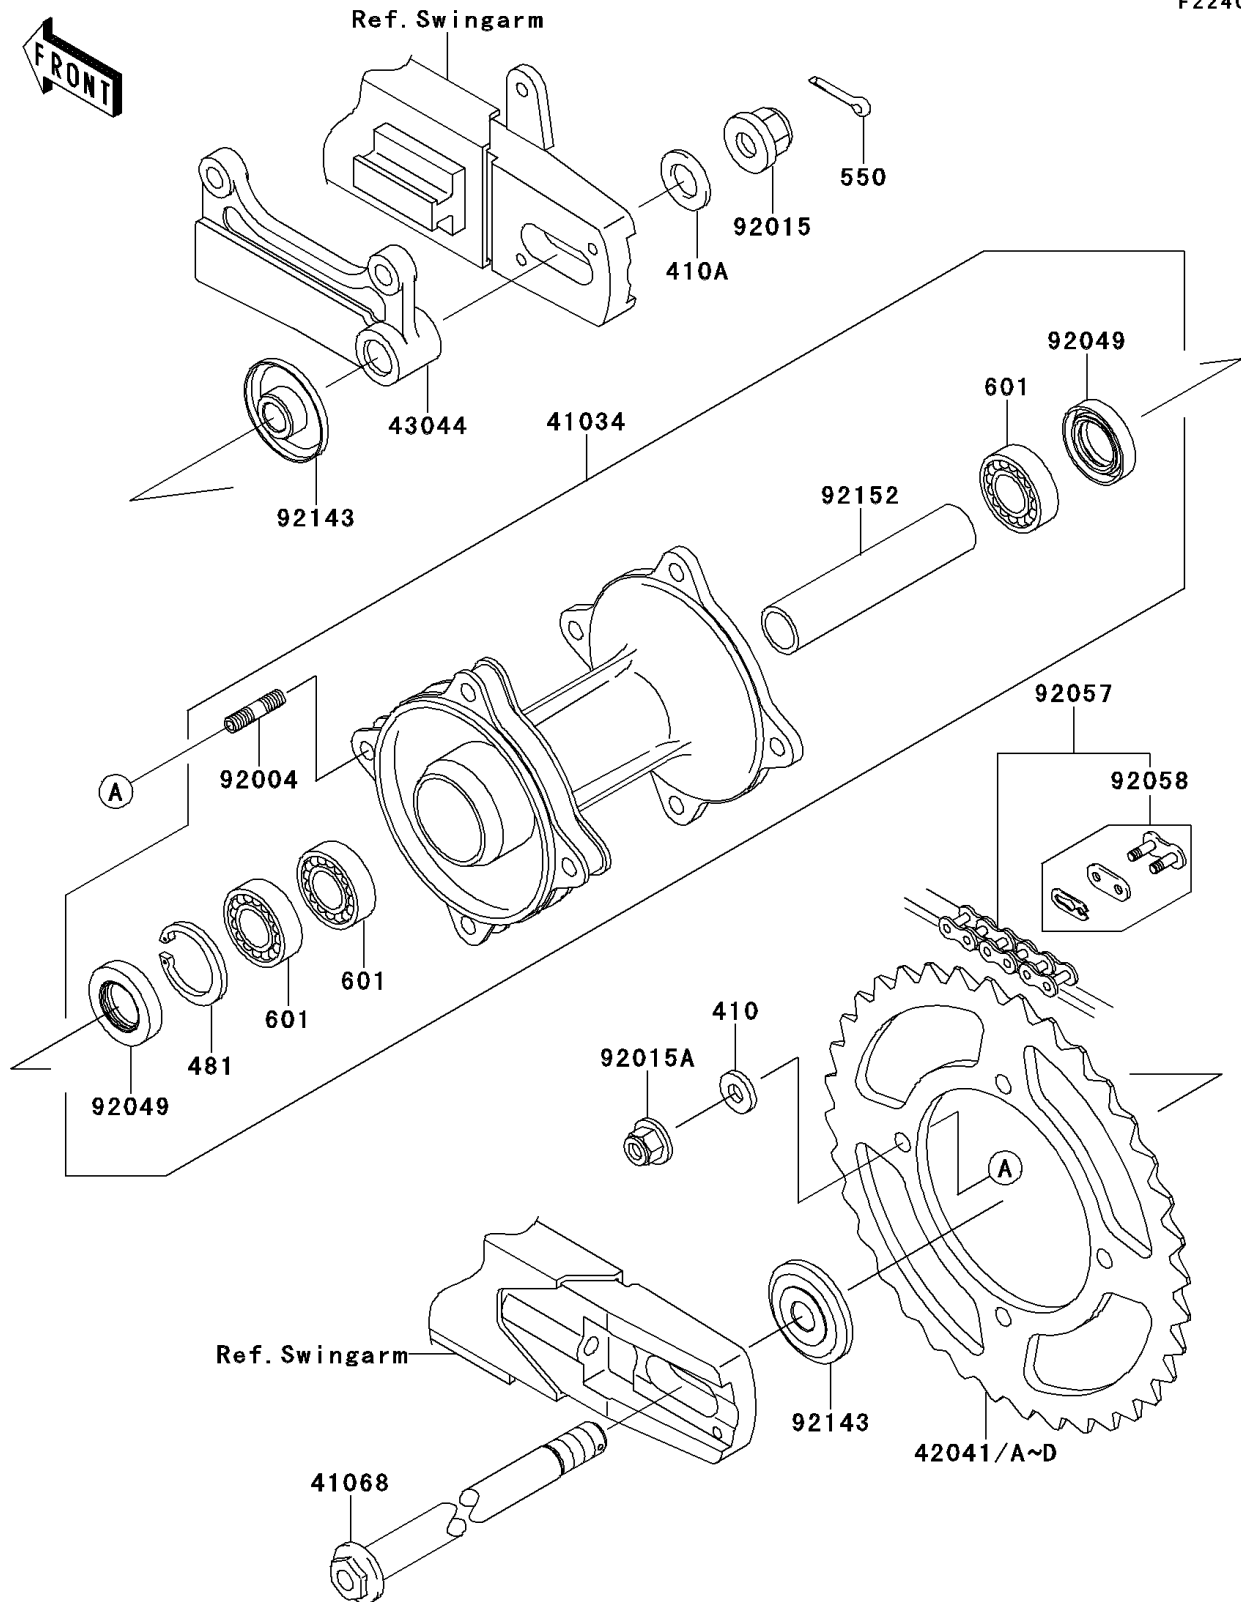

2013 KX™ 85

PARTS DIAGRAM

Rear Hub

F2240

2013 KX™ 85

PARTS LIST

Rear Hub

ITEM NAME

PART NUMBER

QUANTITY
